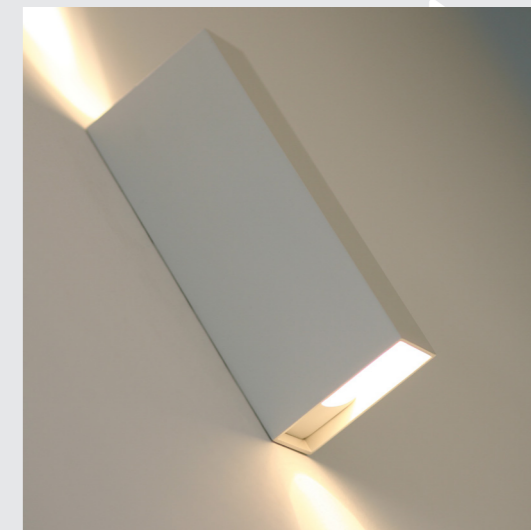

2006

Da parete per interni biemissione in alluminio verniciato bianco.
Wall light for interiors biemission light in white painted aluminium.