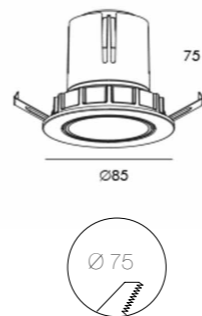

TWENTYFOUR7
collection

7016

Da incasso per interni con parabola in alluminio, verniciato bianco o nero, e alimentatore remoto (non incluso).

Recessed light for interiors with aluminium parabola, black or white painted, and remote driver (not included).