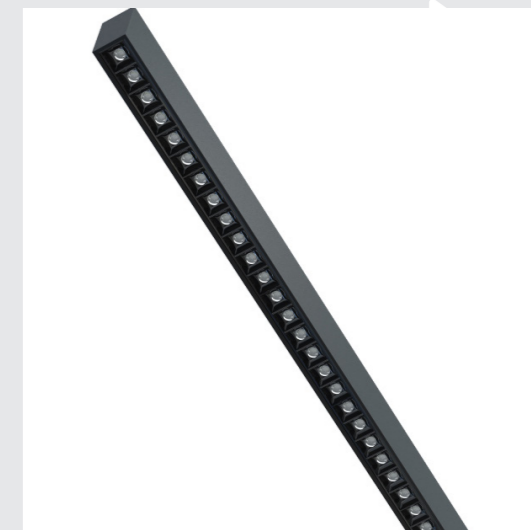

MODULO

Lampada sospesa per interni,
biemissione, modulare,
con diffusore lenticolare
e alimentatore integrato.

Pendant lamp for interiors,
biemission, modular,
with lenticular diffuser
and integrated driver.