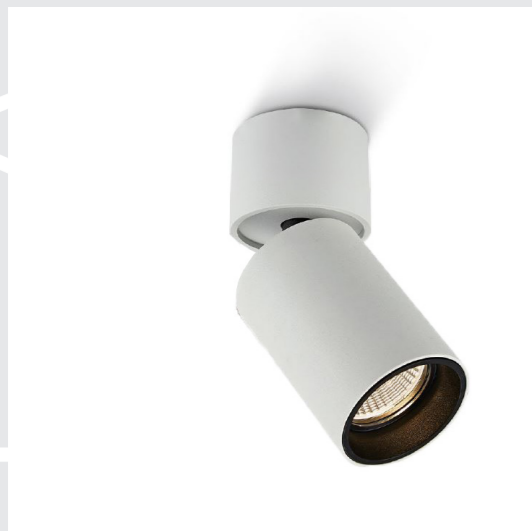

Da incasso orientabile e telescopico per interni in metallo verniciato nero, con led integrato e alimentatore remoto incluso.

Recessed adjustable telescopic light for interiors, in black painted metal, with integrated led and remote driver included.

Wall-Ceiling light for interiors in black or white painted metal GU10 led 10W (bulb not included).

Codice Code	variante variant
247L.0601.00	GU10 LED 10W 3000K 50/60Hz IP20 bianco white
247L.0601.10	GU10 LED 10W 3000K 50/60Hz IP20 nero black

TWENTYFOUR7

collection

RDN

A plafone a parete o a soffitto, per interni in metallo verniciato bianco o nero con alimentatore integrato.

Wall-Ceiling light for interiors in black or white painted metal with integrated driver.