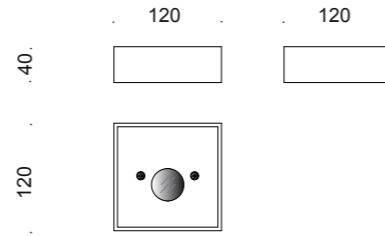

TWENTYFOUR7
collection

Centoventi

Da parete per interni a luce indiretta in alluminio verniciato bianco. Con alimentatore integrato.

Wall light for interiors with indirect light in white painted aluminium. With integrated driver.

Codice | Code	variante | variant
TF0213.00	LED 20W 3000K 220-240V IP20 bianco | white

TWENTYFOUR7
collection

Mini Tube

Lampada da parete per interni, orientabile in metallo verniciato bianco o nero, con alimentatore remoto incluso.

Wall lamp for interiors, adjustable, in white or black painted metal, with remote driver included.

Codice | Code	variante | variant
TF0330.00.24	LED 3W 3000K 700MA 220-240V IP20 24° bianco | white
TF0330.10.24	LED 3W 3000K 700MA 220-240V IP20 24° nero | black