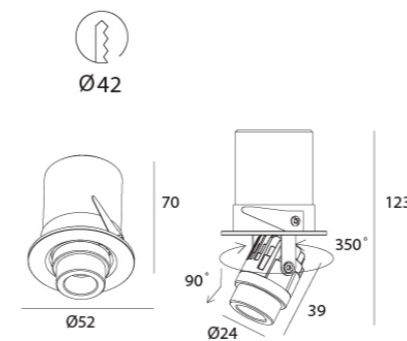

0 LAMPADE AD INCASSO RECESSED LAMPS