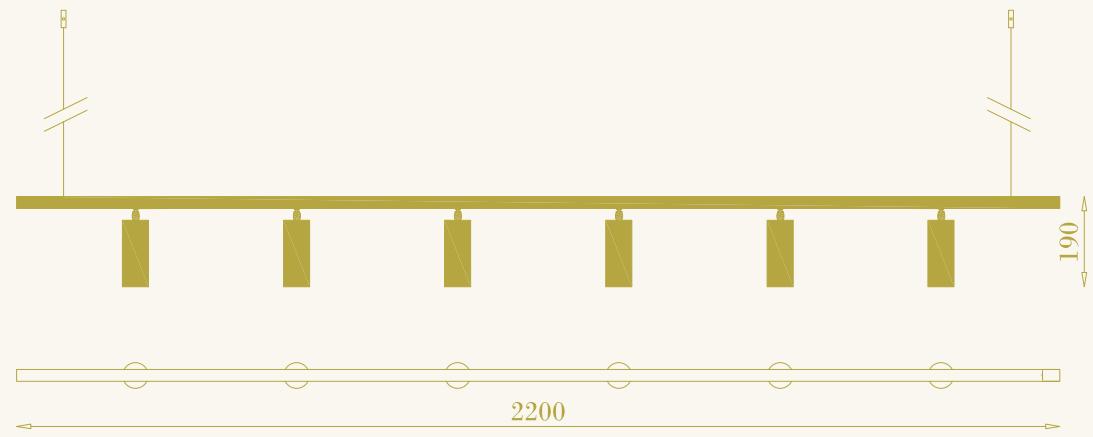

RB

Riga 22/02

cod. RB0411.02

sospensione per interni
6xGU10 LED inclusa
48W (6x8W) max 220-240V
ottone

pendant lamp for interiors
6xGU10 LED included
48W (6x8W) max 220-240V
brass