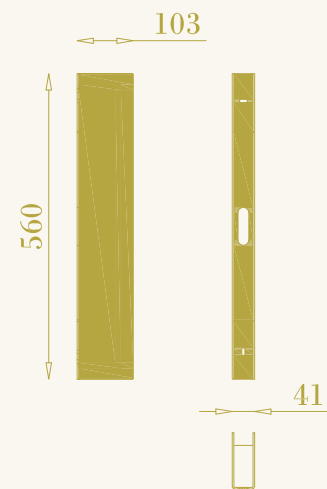

RB

cod. RB0317.02

a plafone a parete per interni
led 10W
220-240V
ottone e plexy opale

wall lamp for interiors
led 10W
220-240V
brass and opal plexy screen

26

Case

RB

27