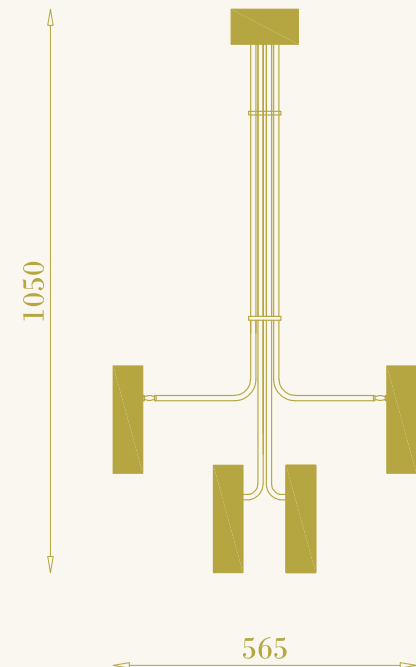

RB

cod. RB0405.02

sospensione per interni
4xGU10 LED inclusa
32W (4x8W) max 220-240V
ottone

pendant lamp for interiors
4xGU10 LED included
32W (4x8W) max 220-240V
brass

Buké S4

RB