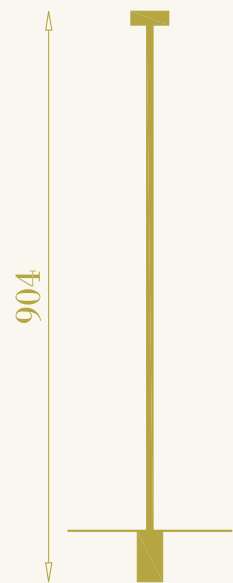

Edi

cod. RB0404.02

a soffitto per interni
1xGU4 LED inclusa
4W max 220-240V
ottone

ceiling lamp for interiors
1xGU4 LED included
4W max 220-240
brass

RB

74