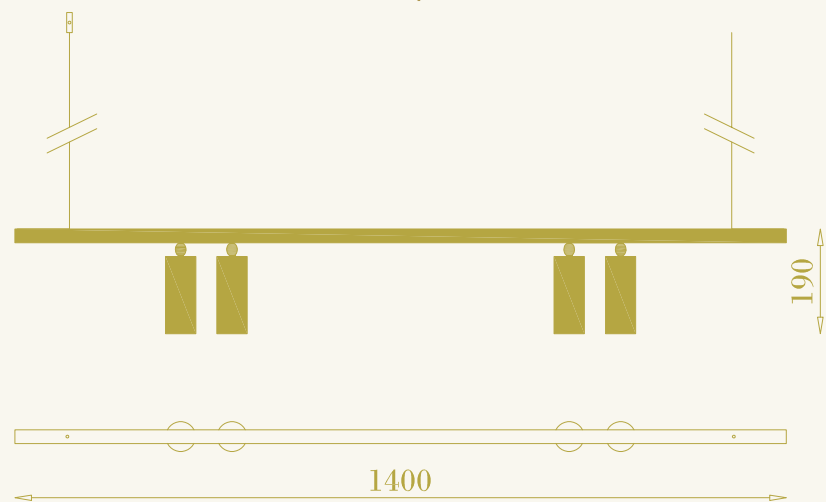

Riga 14/00

RB

cod. RB0408.02

sospensione per interni
4xGU10 LED incluse
32W (4x8W) max 220-240V
ottone

pendant lamp for interiors
4xGU10 LED included
32W (4x8W) max 220-240V
brass