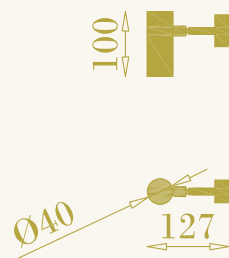

Micro Kyle PT

RB

cod. RB0318.02

da parete per interni
1xGU4LED inclusa
4W max 220-240V
ottone

wall lamp for interiors
1xGU4LED included
4W max 220-240V
brass