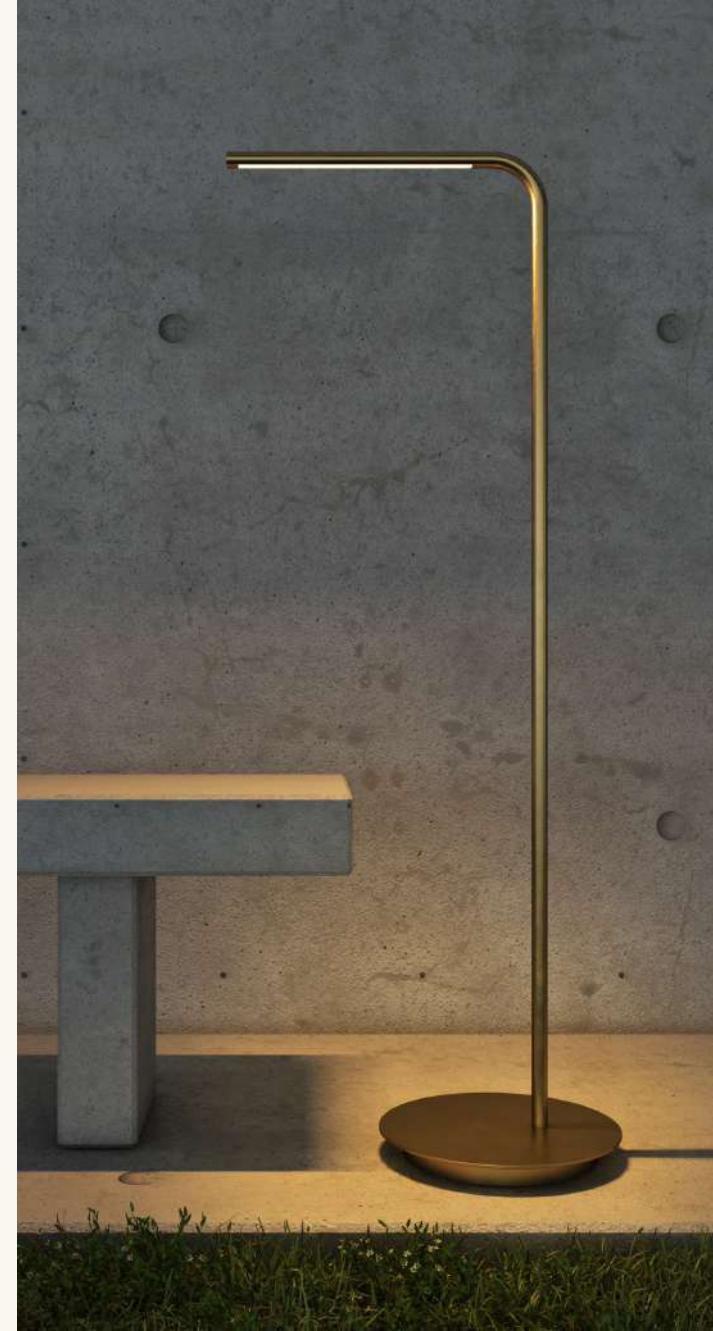

RB

Deus terra

cod. RB0503.02

da terra per esterni
led e alimentatore integrato inclusi
IP65 5W 220-240V
ottone e schermo opale

floor light for exteriors
led and integrated driver included
IP65 5W 220-240V
brass and opal screen

by Nicola Ceciliot

100

RB

101