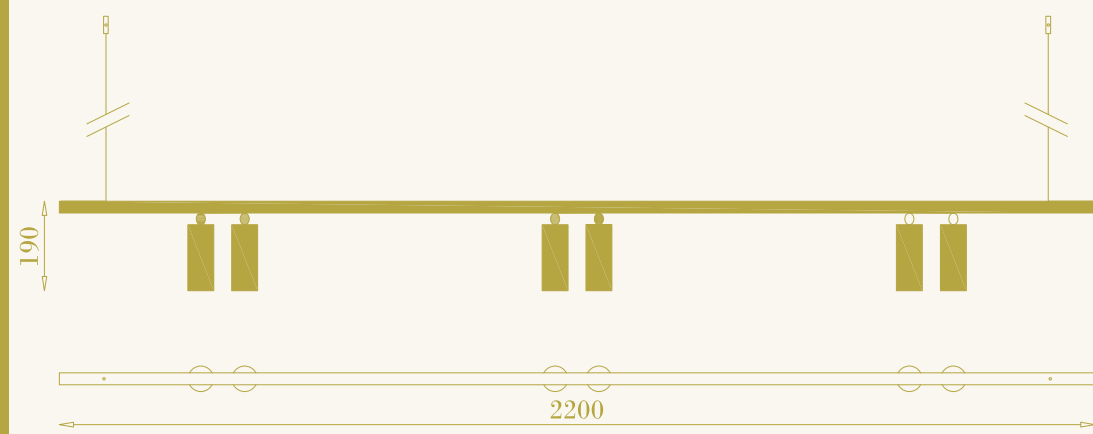

RB

Riga 22/00

cod. RB0410.02

sospensione per interni
6xGU10 LED inclusa
48W (6x8W) max 220-240V
ottone

pendant lamp for interiors
6xGU10 LED included
48W (6x8W) max 220-240V
brass