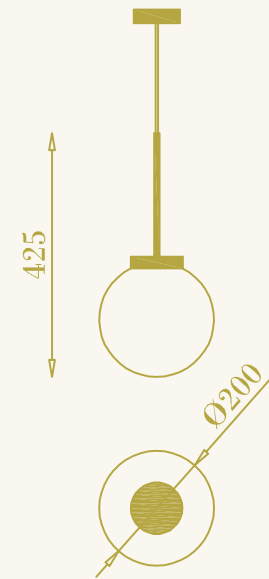

Ro' S

cod. RB0401.02

sospensione per interni
1xE27 LED inclusa
9W max 220-240V
ottone e vetro

pendant lamp for interiors
1xE27 LED included
9W max 220-240V
brass and glass