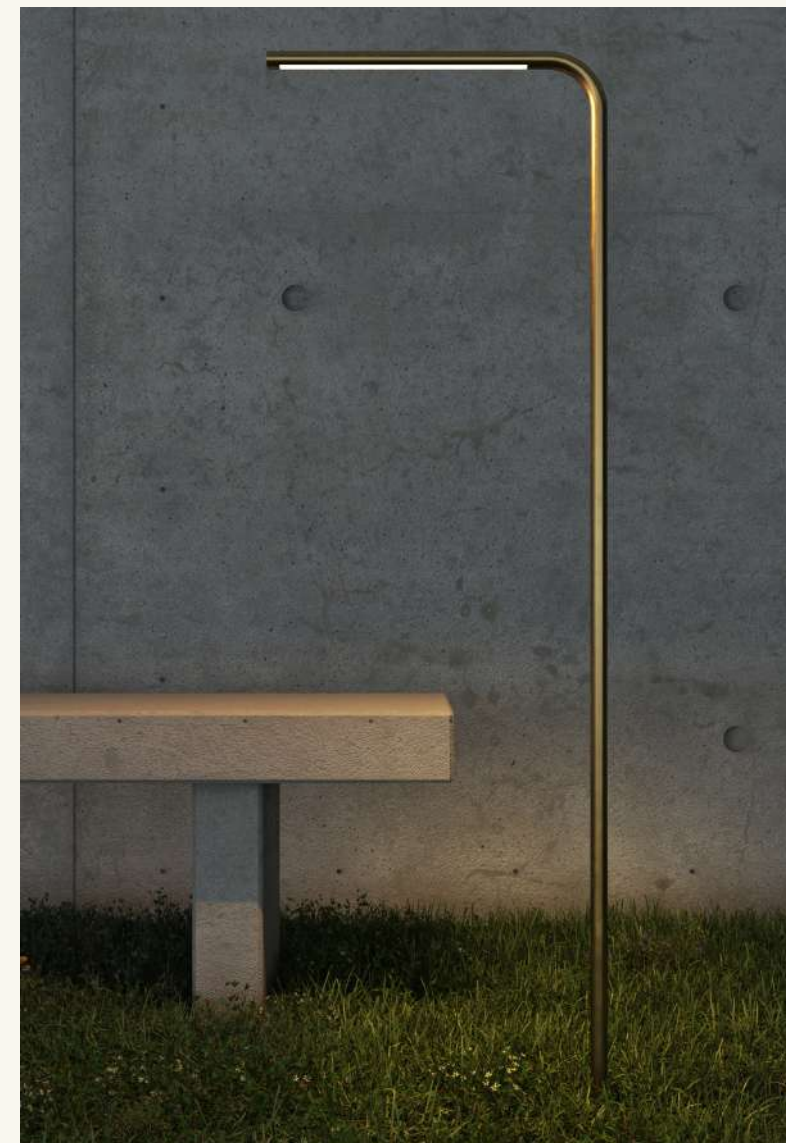

RB

Deus 1250 | Deus 1250 garden

cod. RB0502.02

da terra per esterni
led e alimentatore integrato inclusi
IP65 5W 220-240V
ottone e schermo opale

floor light for exteriors
led and integrated driver included
IP65 5W 220-240V
brass and opal screen

by Nicola Ceciliot

RB