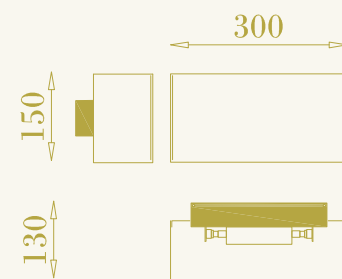

Silk 30

RB

cod. RB0320.02

da parete per interni
1xR7S LED inclusa
14W max 220-240V
ottone e tessuto

wall lamp for interiors
1xR7S LED included
14W max 220-240V
brass and fabric