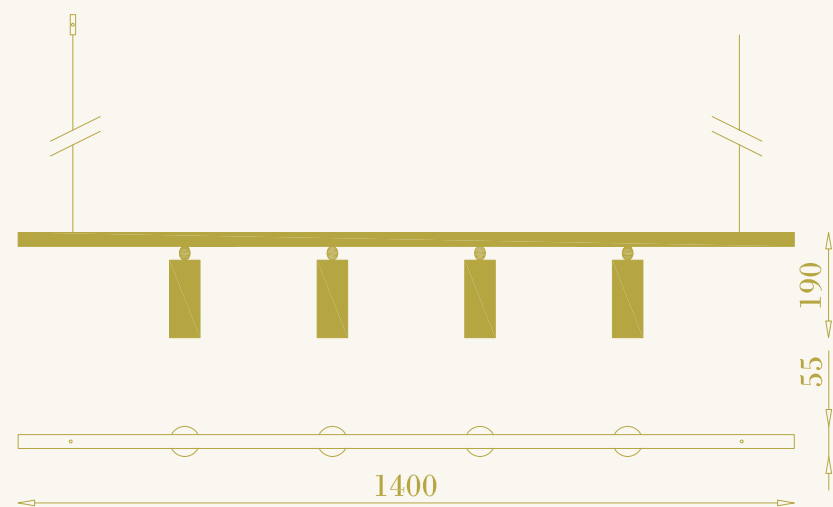

RB

Riga 14/02

cod. RB0409.02

sospensione per interni
4xGU10 LED incluse
32W (4x8W) max 220-240V
ottone

pendant lamp for interiors
4xGU10 LED included
32W (4x8W) max 220-240V
brass