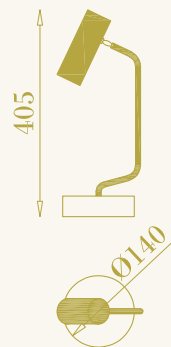

# Kyle Tavolo

RB

cod. RB0101.02

da tavolo per interni  
1xGU10 LED inclusa  
8W max 220-240V  
ottone e marmo

table lamp for interiors  
1xGU10 LED included  
8W max 220-240V  
brass and marble

RB