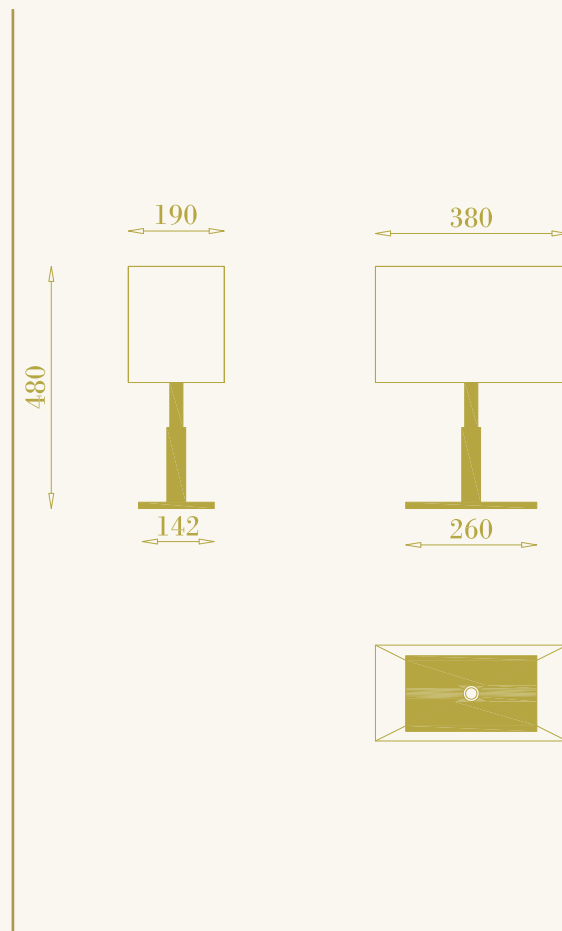

RB

Lucy Tavolo

cod. RB0102.02

da tavolo per interni
1xE14 LED inclusa
5W max 220-240V
ottone brunito e tessuto

table lamp for interiors
1xE14 LED included
5W max 220-240V
burnished brass and fabric