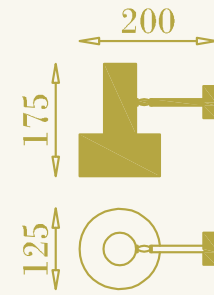

RB

Boaty PT

cod. RB0302.02

da parete per interni
1xGU10 LED inclusa
8W max 220-240V
ottone

wall lamp for interiors
1xGU10 LED included
8W max 220-240V
brass