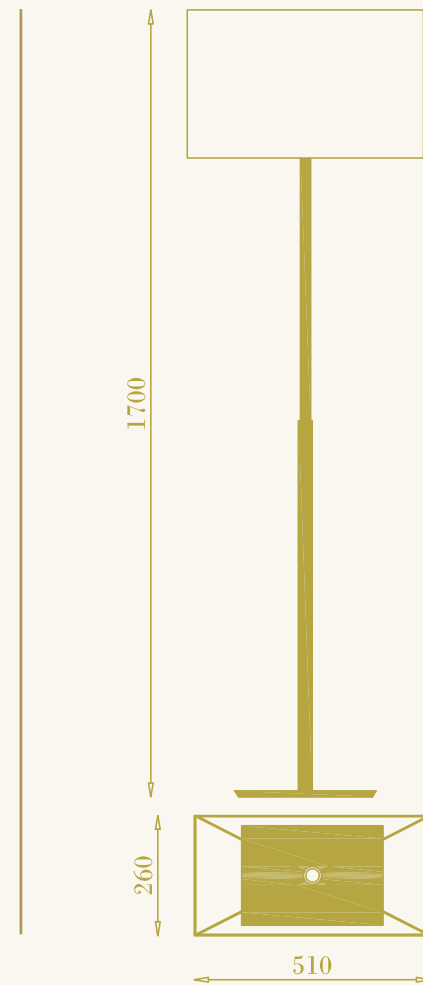

Lucy Terra

cod. RB0202.02

da terra per interni
1xE27 LED inclusa
12W max 220-240V
ottone e tessuto

floor lamp for interiors
1xE27 LED included
12W max 220-240V
brass and fabric