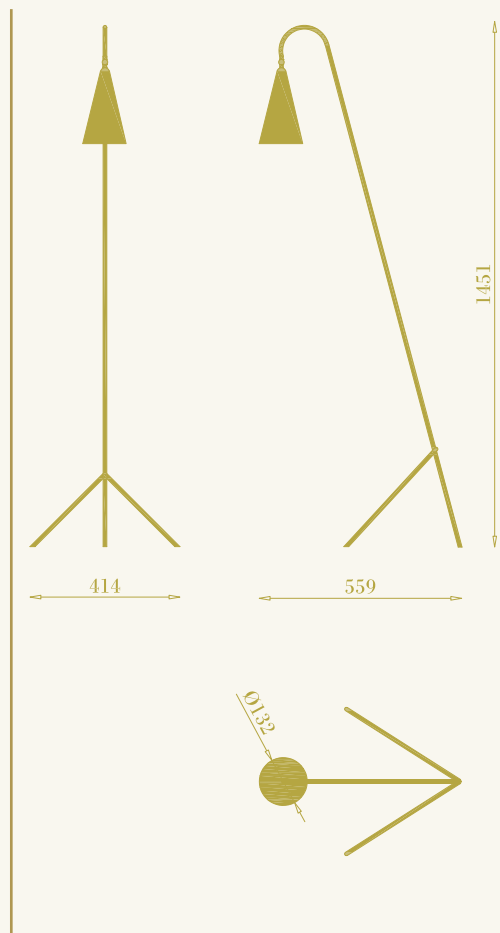

# Thinkerbell

RB

cod. RB0203.02.

da terra per interni  
1xE27 LED inclusa  
9W max 220-240V  
ottone naturale

floor lamp for interiors  
1xE27 LED inclusa  
9W max 220-240V  
natural brass

16

RB

17