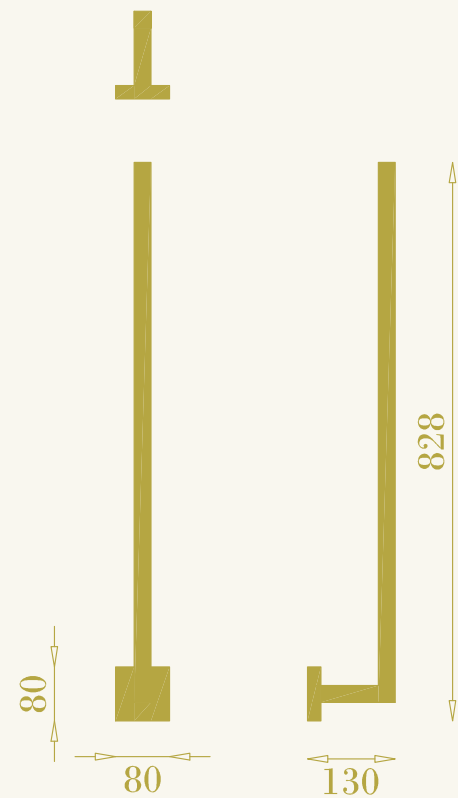

RB

Elle

cod. RB0311.02

a parete per interni
led ed alimentatore integrato inclusi
12W 220-240V
ottone

wall lamp for interiors
led and integrated driver included
12W 220-240V
brass