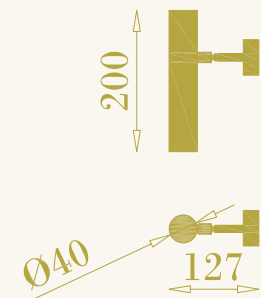

RB

Mini Kyle PT

cod. RB0309.02

da parete per interni
1xGU4LED inclusa
4W max 220-240V
ottone

wall lamp for interiors
1xGU4LED included
4W max 220-240V
brass