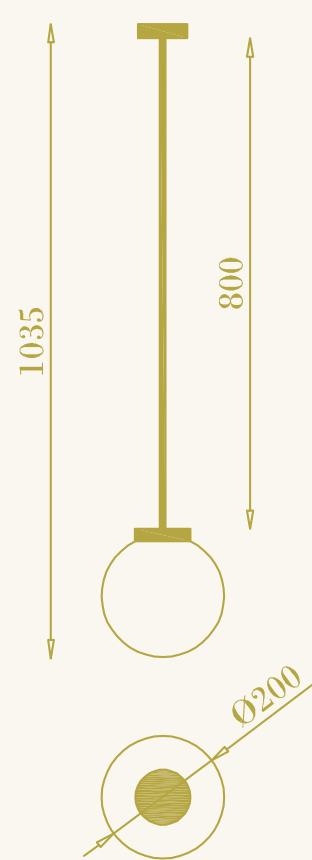

Ro' S con tige

RB

cod. RB0402.02

sospensione per interni
1xE27 LED inclusa
9W max 220-240V
ottone e vetro

pendant lamp for interiors
1xE27 LED included
9W max 220-240V
brass and glass

66