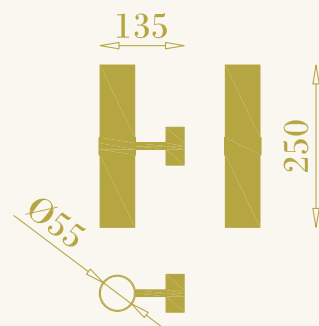

Kyle PT2

cod. RB0305.02

da parete per interni
2xGU10LED incluse
16W (2x8W) max 220-240V
ottone

wall lamp for interiors
2xGU10 LED included
16W (2x8W) max220-240V
brass