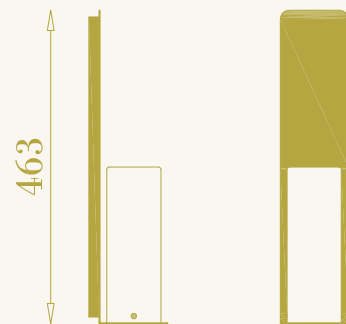

# Square Candle

RB

cod. RB0313.02

a parete per interni  
lampadina inclusa  
1xE27 10W  
220-240V  
ottone e vetro soffiato opale

wall lamp for interiors  
bulb included  
1xE27 10W  
220-240V  
brass and opal blown glass