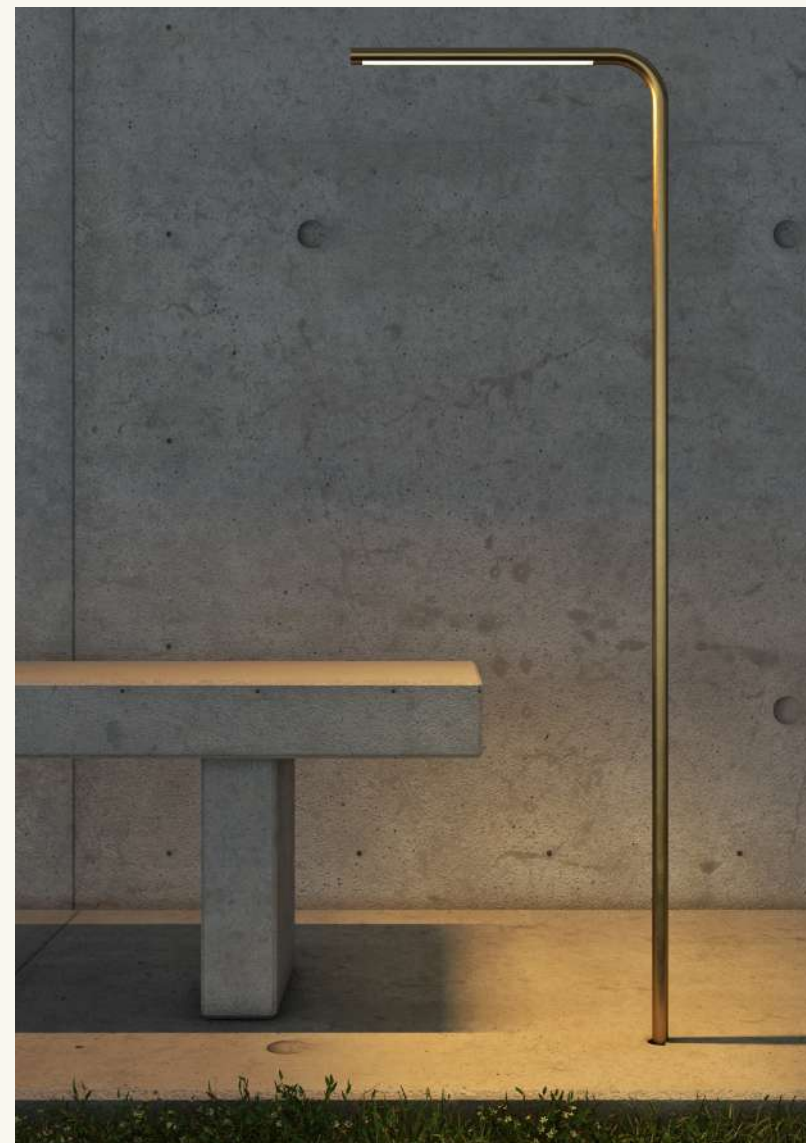

RB

Deus 1250 | Deus 1250 garden

cod. RB0502.02

da terra per esterni
led e alimentatore integrato inclusi
IP65 5W 220-240V
ottone e schermo opale

floor light for exteriors
led and integrated driver included
IP65 5W 220-240V
brass and opal screen

by Nicola Ceciliot

RB