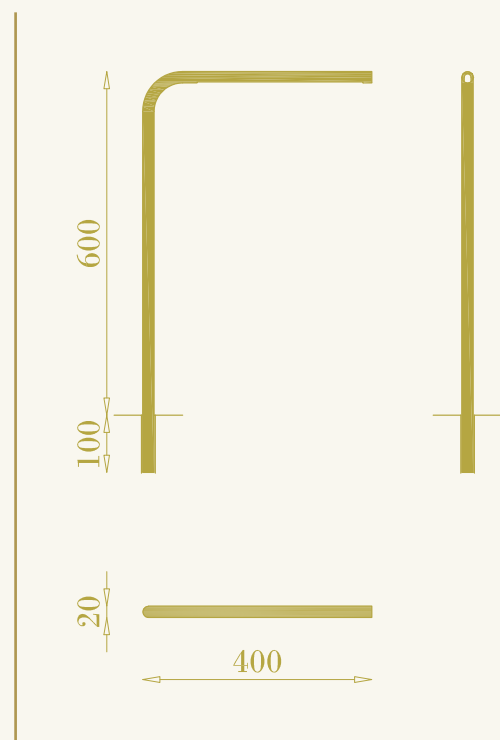

Deus 600 | Deus 600 garden

RB

cod. RB0501.02

da terra per esterni
led e alimentatore integrato inclusi
IP65 5W 220-240V
ottone e schermo opale

floor light for exteriors
led and integrated driver included
IP65 5W 220-240V
brass and opal screen

by Nicola Ceciliot