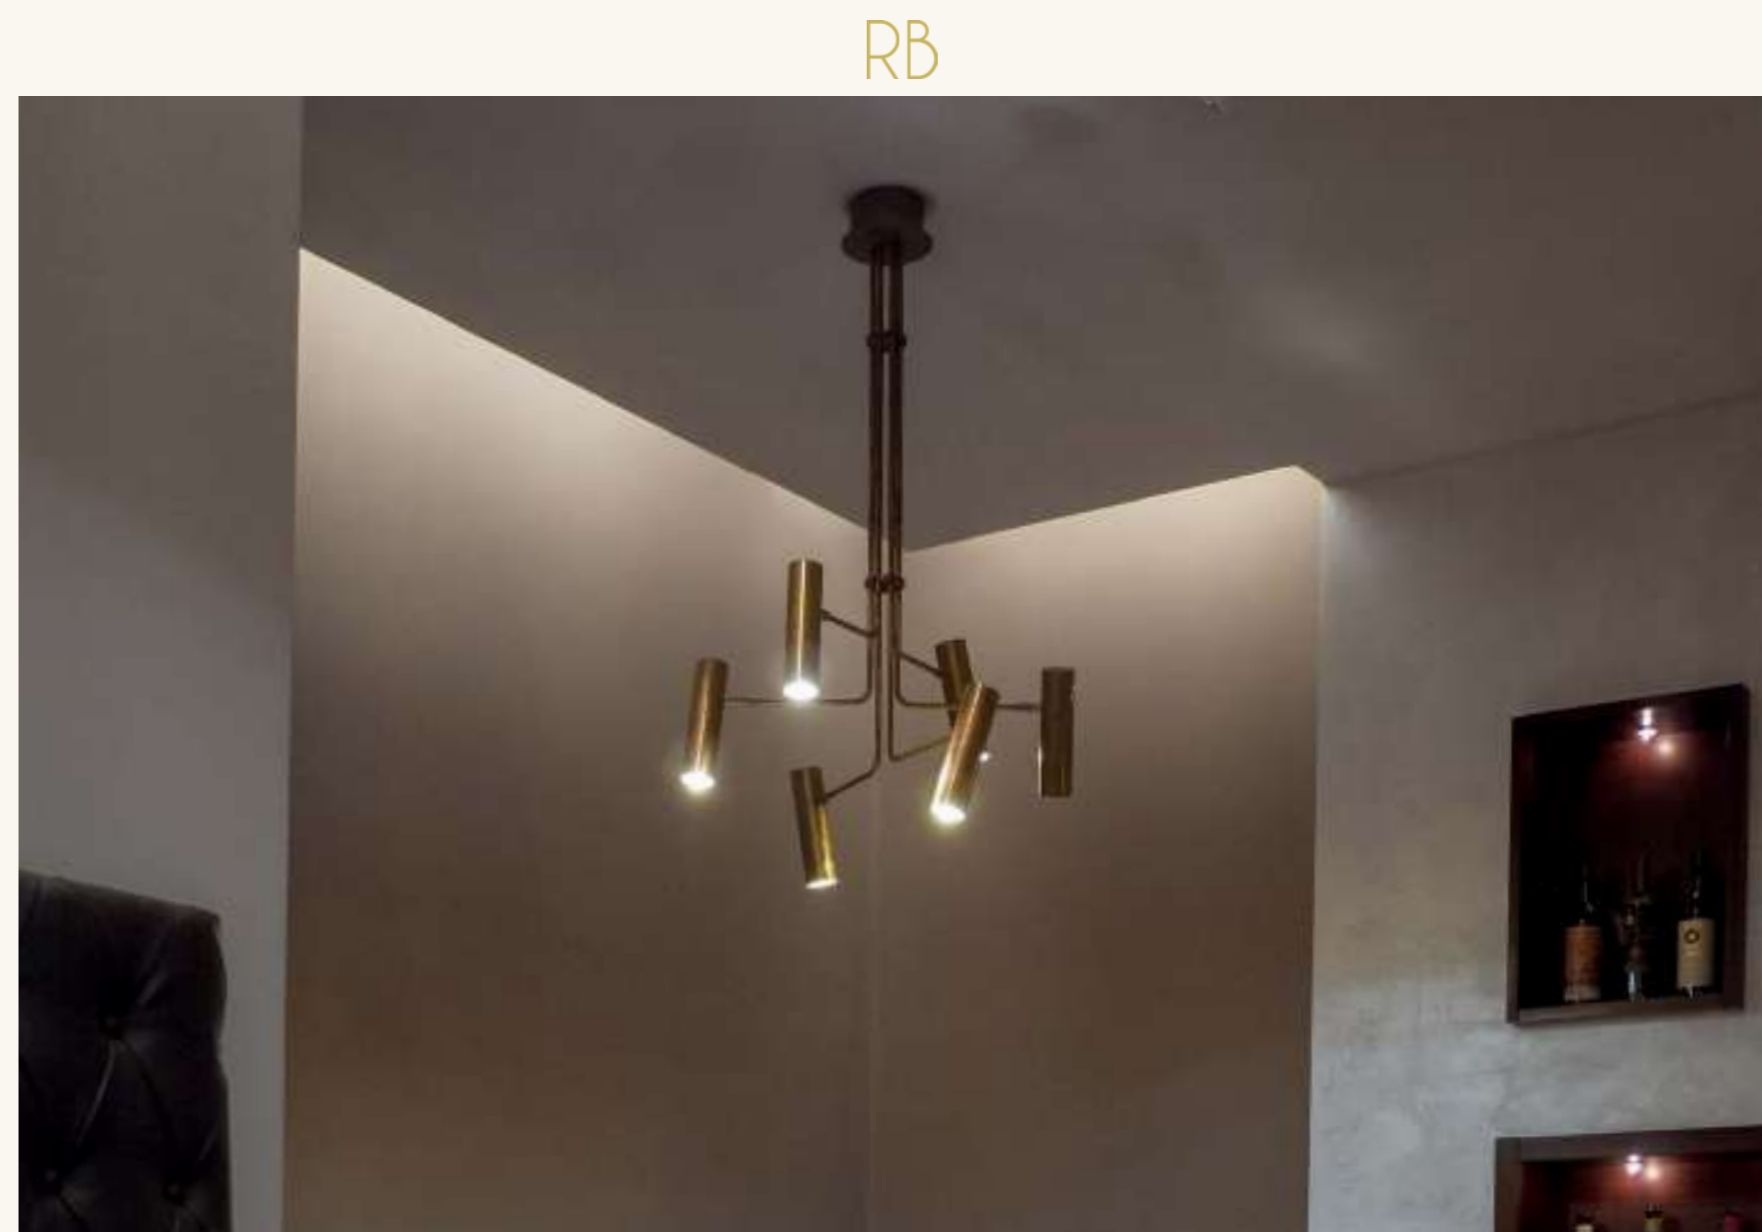

Buké S6

cod. RBO406.02

sospensione per interni
6xGU10 LED inclusa
48W (6x8W) max 220-240V
ottone

pendant lamp for interiors
6xGU10 LED included
48W (6x8W) max 220-240V
brass