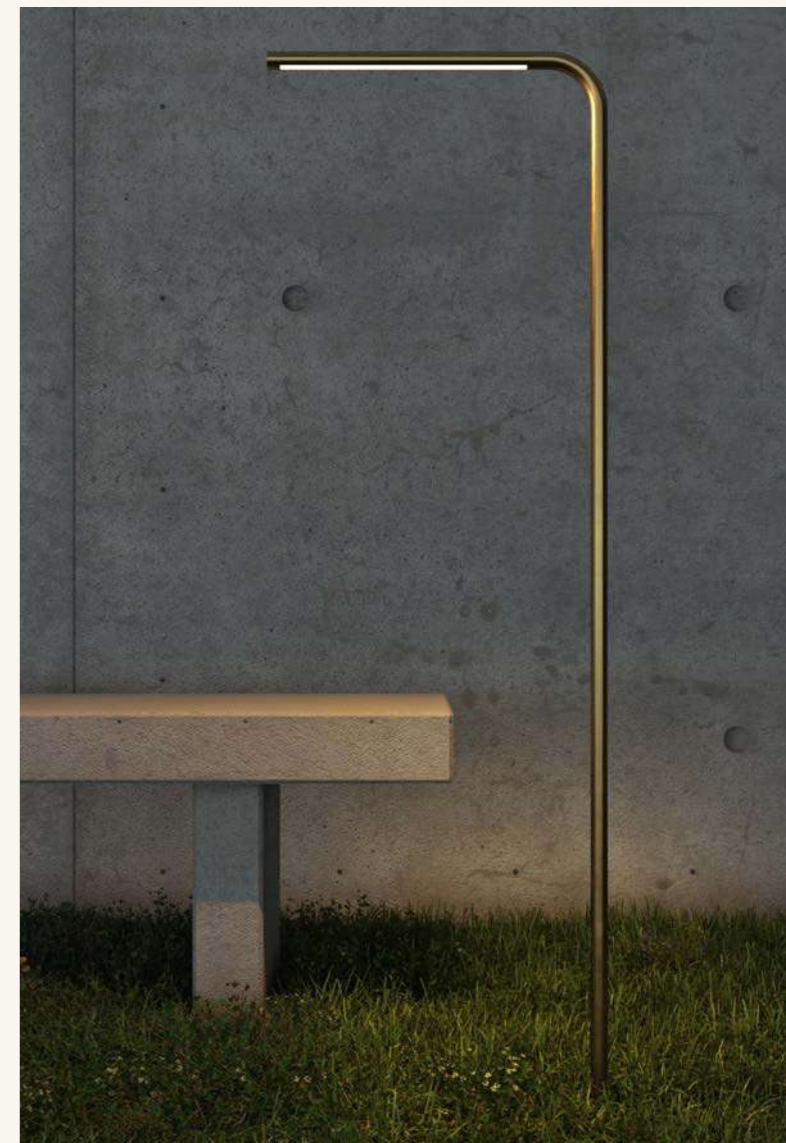

RB

Deus 1250 | Deus 1250 garden

cod. RB0502.02

da terra per esterni
led e alimentatore integrato inclusi
IP65 5W 220-240V
ottone e schermo opale

floor light for exteriors
led and integrated driver included
IP65 5W 220-240V
brass and opal screen

by Nicola Ceciliot

RB