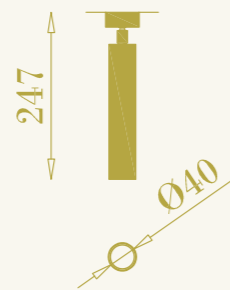

Mini Kyle PL

cod. RB0310.02

a plafone per interni
1xGU4LED inclusa
4W max 220-240V
ottone

ceiling lamp for interiors
1xGU4LED included
4W max 220-240V
brass

RB