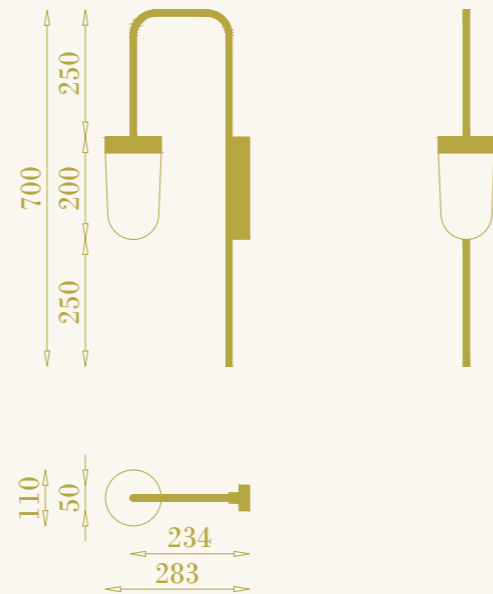

RB

Ciuccio

cod. RB0504.02

da parete per esterni
1XE27 6W MAX LED 3000K 220-240V
IP44 LED inclusa
ottone naturale e vetro

wall lamp for exteriors
1XE27 6W MAX LED 3000K 220-240V
IP44 led included
natural brass and glass