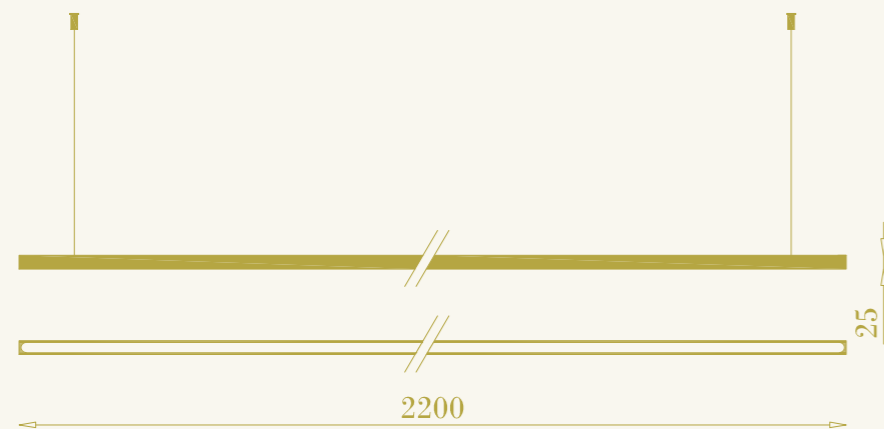

Stecca

RB

cod. RBO413.02

sospensione per interni
LED 44W
alimentatore integrato incluso
220-240V
ottone

pendant lamp for interiors
LED 44W
power supply included
220-240V
brass

92