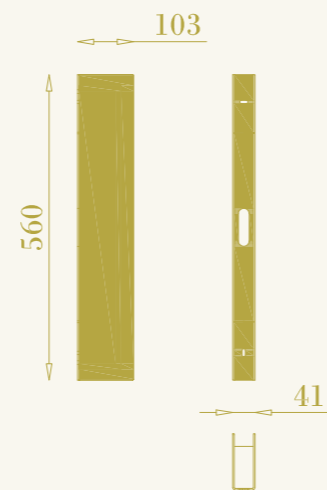

24

RB

25

RB

Case

cod. RB0317.02

a plafone a parete per interni
led 10W
220-240V
ottone e plexy opale

wall lamp for interiors
led 10W
220-240V
brass and opal plexy screen