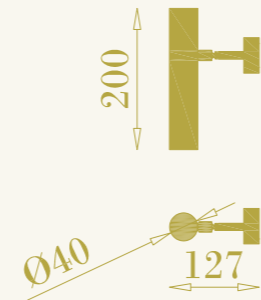

RB

Mini Kyle PT

cod. RB0309.02

da parete per interni
1xGU4LED inclusa
4W max 220-240V
ottone

wall lamp for interiors
1xGU4LED included
4W max 220-240V
brass