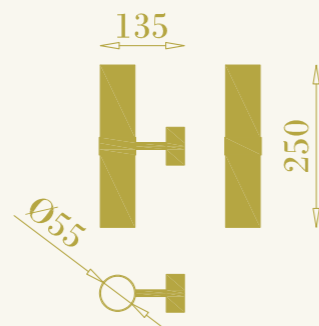

Kyle PT2

RB

cod. RB0305.02

da parete per interni
2xGU10LED incluse
16W (2x8W) max 220-240V
ottone

wall lamp for interiors
2xGU10 LED included
16W (2x8W) max220-240V
brass