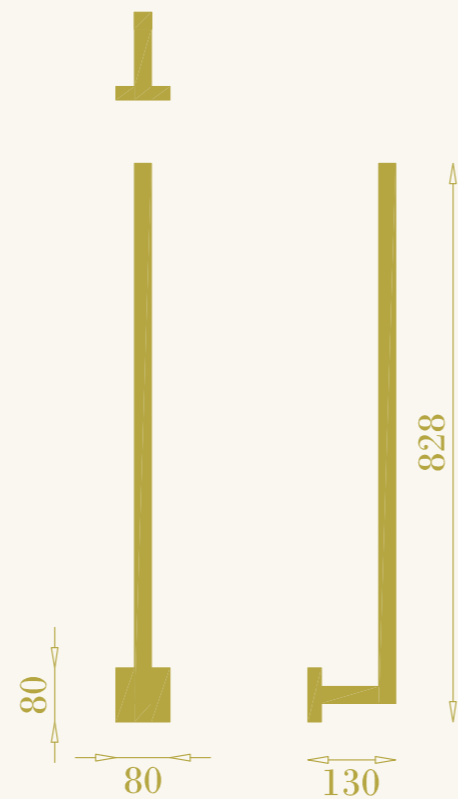

RB

cod. RB0311.02

a parete per interni
led ed alimentatore integrato inclusi
12W 220-240V
ottone

wall lamp for interiors
led and integrated driver included
12W 220-240V
brass