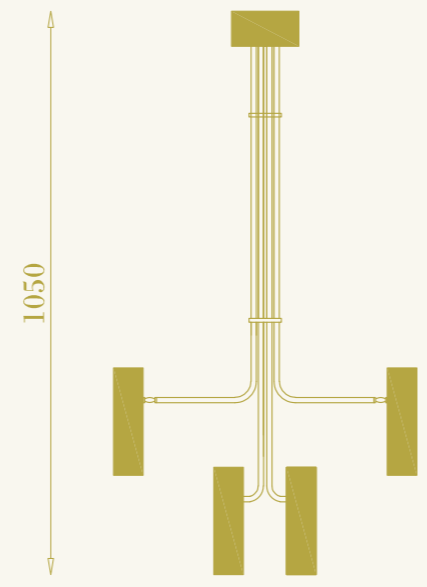

67

RB

cod. RB0405.02

sospensione per interni
4xGU10 LED inclusa
32W (4x8W) max 220-240V
ottone

pendant lamp for interiors
4xGU10 LED included
32W (4x8W) max 220-240V
brass

Buké S4

RB

Buké S6