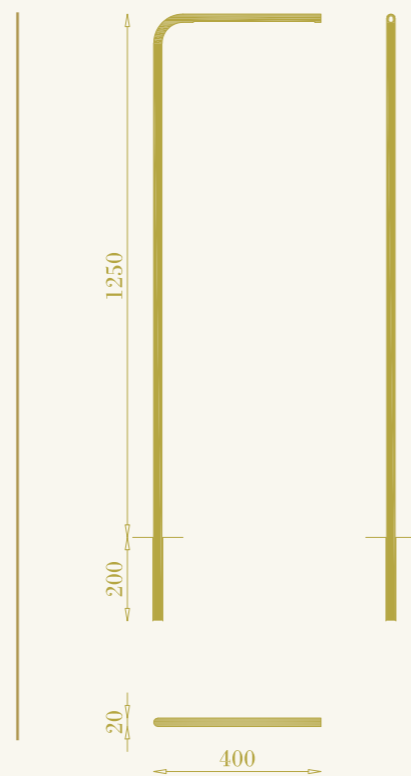

RB

Deus 1250 | Deus 1250 garden

cod. RB0502.02

da terra per esterni
led e alimentatore integrato inclusi
IP65 5W 220-240V
ottone e schermo opale

floor light for exteriors
led and integrated driver included
IP65 5W 220-240V
brass and opal screen

by Nicola Ceciliot