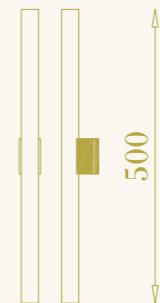

RB

Wandy

cod. RB0304.02

da parete per interni
1x linestra LED inclusa
4,9W 220-240V
ottone

wall lamp for interiors
1x linestra LED included
4,9W 220-240V
brass

42

RB

RB