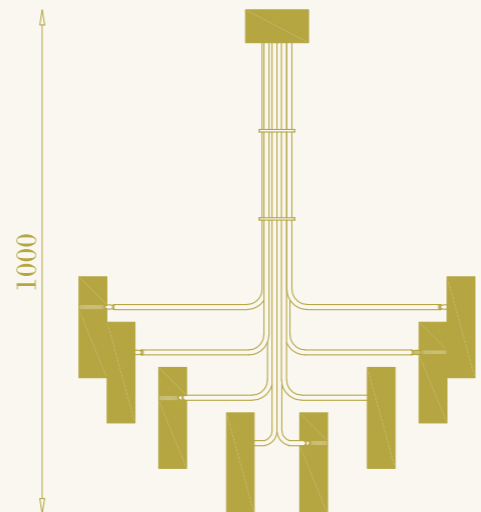

RB

cod. RB0407.02

sospensione per interni
8xGU10 LED inclusa
64W (8x8W) max 220-240V
ottone

pendant lamp for interiors
8xGU10 LED included
64W (8x8W) max 220-240V
brass

Buké S8

800

RB