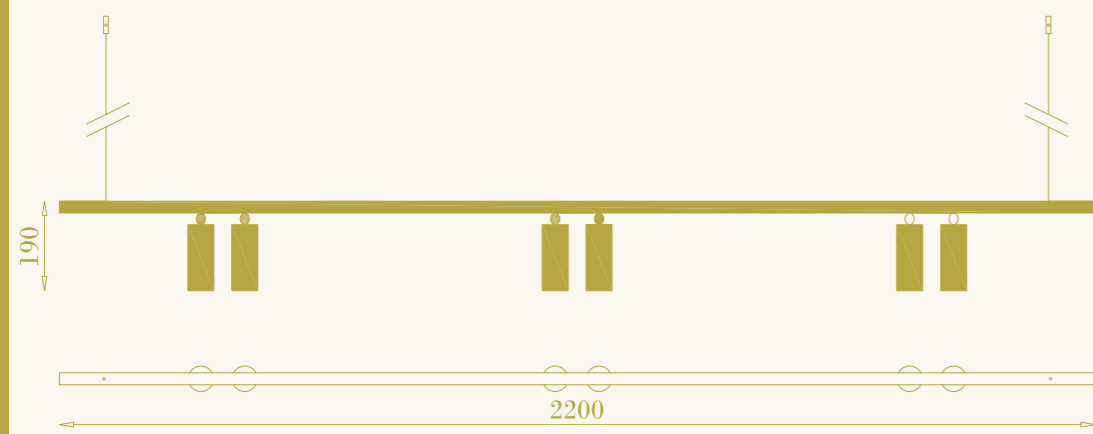

pendant lamp for interiors
4xGU10 LED included
32W (4x8W) max 220-240V
brass

RB

RB

Riga 22/00

cod. RB0410.02

sospensione per interni
6xGU10 LED inclusa
48W (6x8W) max 220-240V
ottone

pendant lamp for interiors
6xGU10 LED included
48W (6x8W) max 220-240V
brass