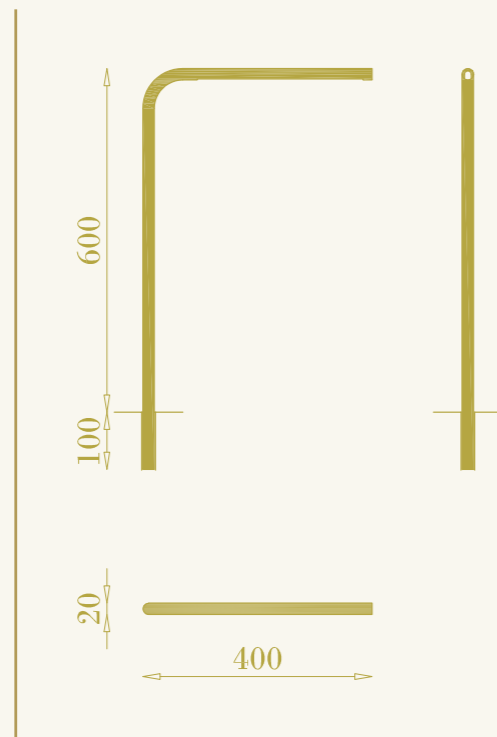

RB

Deus 600 | Deus 600 garden

cod. RB0501.02

da terra per esterni
led e alimentatore integrato inclusi
IP65 5W 220-240V
ottone e schermo opale

floor light for exteriors
led and integrated driver included
IP65 5W 220-240V
brass and opal screen

by Nicola Ceciliot