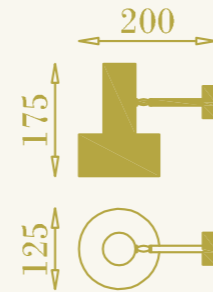

38

RB

39

RB

Boaty PT

cod. RB0302.02

da parete per interni
1xGU10 LED inclusa
8W max 220-240V
ottone

wall lamp for interiors
1xGU10 LED included
8W max 220-240V
brass