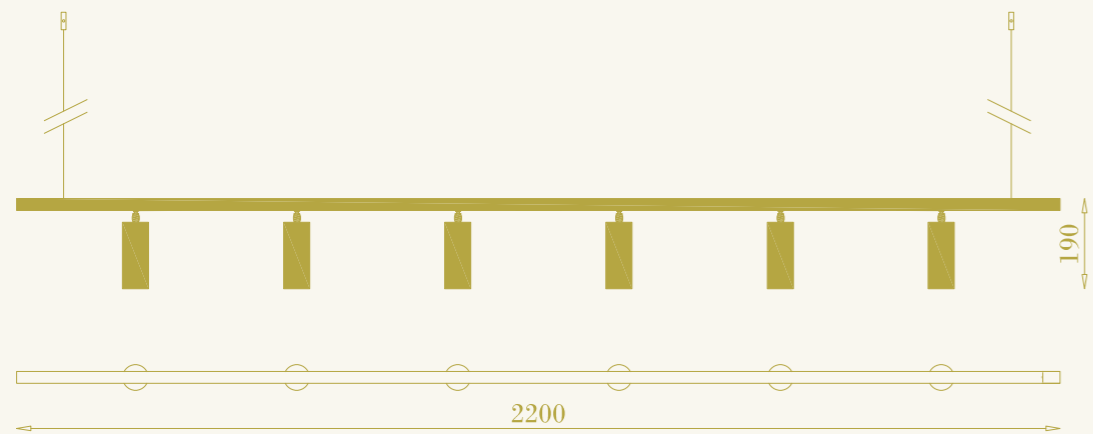

RB

RB

Riga 22/02

cod. RB0411.02

sospensione per interni
6xGU10 LED inclusa
48W (6x8W) max 220-240V
ottone

pendant lamp for interiors
6xGU10 LED included
48W (6x8W) max 220-240V
brass

RB

RB