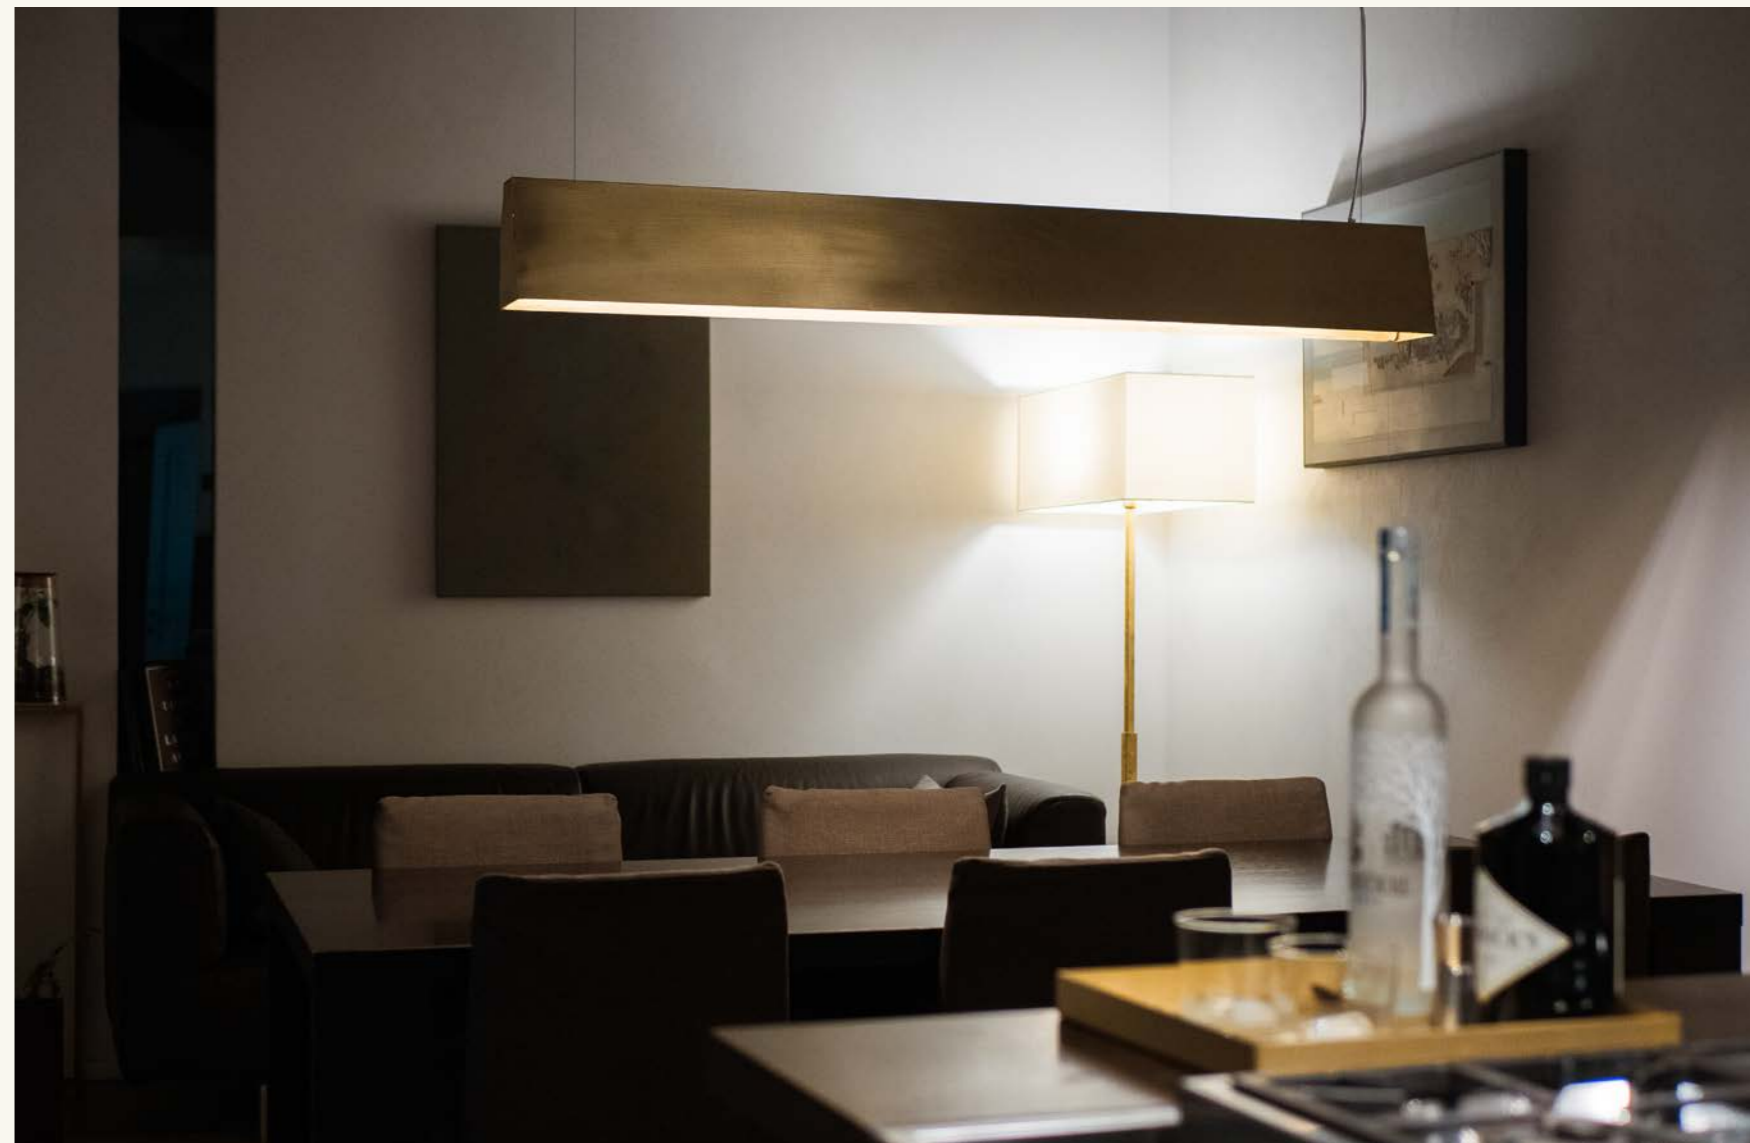

RB

Gianduio

cod. RB0412.02

a sospensione
strip LED 3000K 60W (2x30W)
alimentatore integrato incluso
220-240V
ottone | brass

pendant lamp for interiors
strip LED 3000K 60W (2x30W)
integrated power supply included
220-240V
ottone | brass

RB