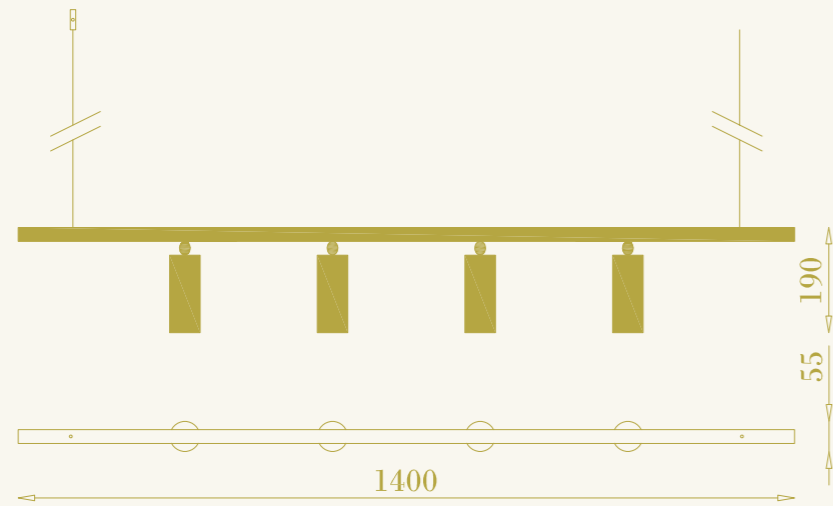

RB

Riga 14/02

cod. RB0409.02

sospensione per interni
4xGU10 LED incluse
32W (4x8W) max 220-240V
ottone

pendant lamp for interiors
4xGU10 LED included
32W (4x8W) max 220-240V
brass