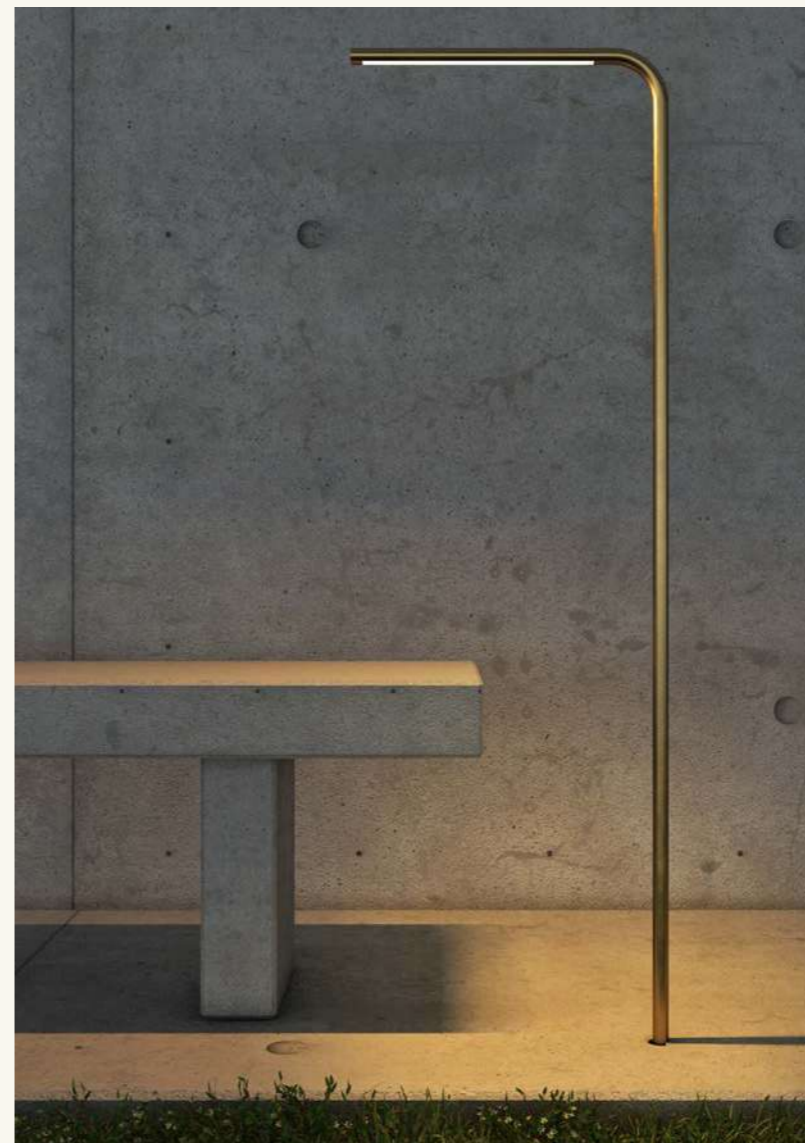

RB

Deus 1250 | Deus 1250 garden

cod. RB0502.02

da terra per esterni
led e alimentatore integrato inclusi
IP65 5W 220-240V
ottone e schermo opale

floor light for exteriors
led and integrated driver included
IP65 5W 220-240V
brass and opal screen

by Nicola Ceciliot

RB