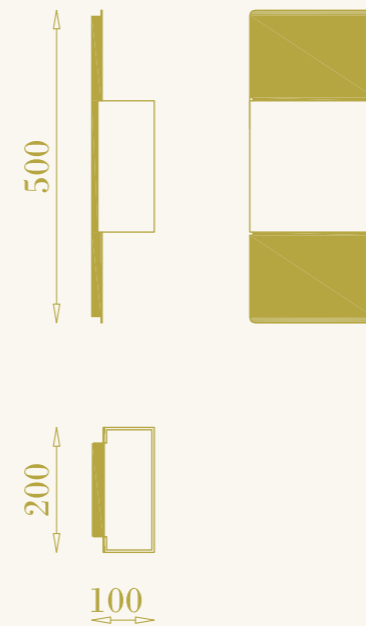

RB

Silk Flat

cod. RB0314.02

a parete per interni
lampadina inclusa
1xR7S 11W
220-240V
ottone con paralume in tessuto

wall lamp for interiors
bulb included
1xR7S 11W
220-240V
brass and fabric lampshade