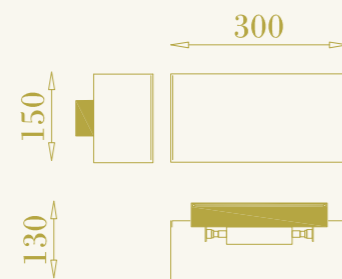

Silk 30

RB

cod. RB0320.02

da parete per interni
1xR7S LED inclusa
14W max 220-240V
ottone e tessuto

wall lamp for interiors
1xR7S LED included
14W max 220-240V
brass and fabric