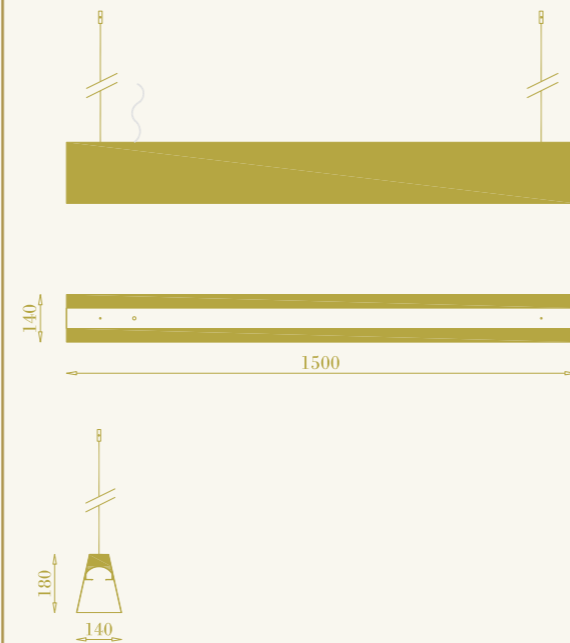

Gianduio

cod. RB0412.02

a sospensione
strip LED 3000K 60W (2x30W)
alimentatore integrato incluso
220-240V
ottone | brass

pendant lamp for interiors
strip LED 3000K 60W (2x30W)
integrated power supply included
220-240V
ottone | brass