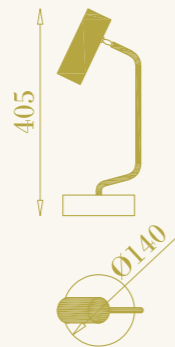

Kyle Tavolo

RB

cod. RB0101.02

da tavolo per interni
1xGU10 LED inclusa
8W max 220-240V
ottone e marmo

table lamp for interiors
1xGU10 LED included
8W max 220-240V
brass and marble