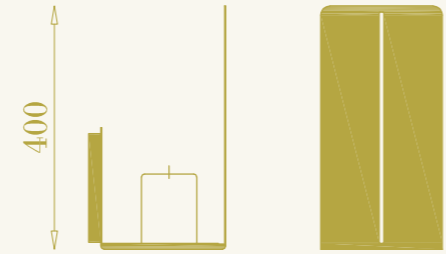

RB

Hide Candle

cod. RB0601.02

a parete per interni
candele non incluse
ottone

wall light for interiors
candles not included
brass