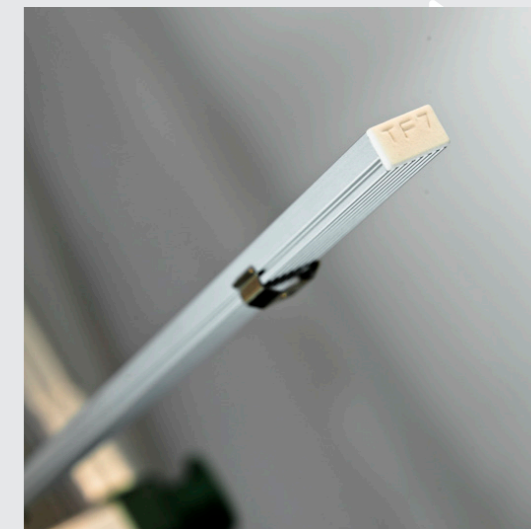

07 STRIP LED

TWENTYFOUR7
collection

TF7 Channel

Profilo con strip led integrata in alluminio con schermo di protezione in policarbonato trasparente o satinato.

Aluminium profile with integrated strip led with transparent or opal polycarbonate protection screen.