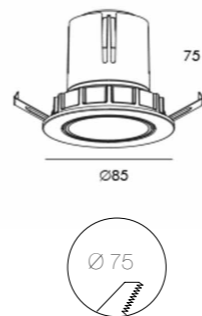

Recessed light for interiors with aluminium parabola, black or white painted, and remote driver (not included).

TWENTYFOUR7
collection

7018-OR

Da incasso orientabile per interni in metallo verniciato bianco, con led integrato e alimentatore remoto incluso.