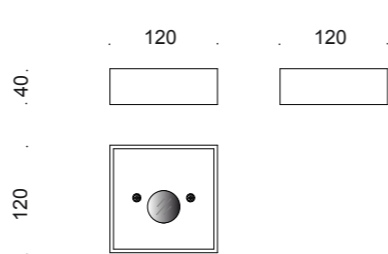

TWENTYFOUR7
collection

Centoventi

Da parete per interni a luce indiretta in alluminio verniciato bianco. Con alimentatore integrato.

Wall light for interiors with indirect light in white painted aluminium. With integrated driver.

Codice | Code	variante | variant
TF0213.00	LED 20W 3000K 220-240V IP20 bianco | white

TWENTYFOUR7
collection

Mini Tube

Lampada da parete per interni, orientabile in metallo verniciato bianco o nero, con alimentatore remoto incluso.

Wall lamp for interiors, adjustable, in white or black painted metal, with remote driver included.

Codice | Code	variante | variant
TF0330.00.24	LED 3W 3000K 700MA 220-240V IP20 24° bianco | white
TF0330.10.24	LED 3W 3000K 700MA 220-240V IP20 24° nero | black