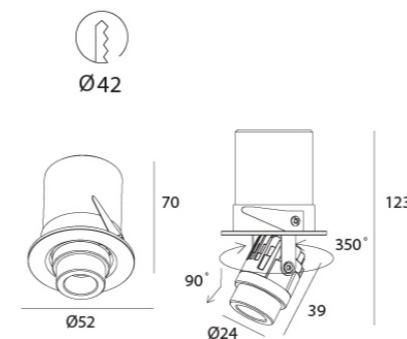

01 LAMPADE AD INCASSO RECESSED LAMPS