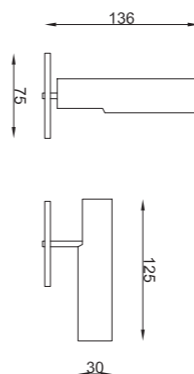

TWENTYFOUR7
collection

Centoventi

Da parete per interni a luce indiretta in alluminio verniciato bianco. Con alimentatore integrato.

Wall light for interiors with indirect light in white painted aluminium. With integrated driver.

Codice | Code	variante | variant
TF0213.00	LED 20W 3000K 220-240V IP20 bianco | white

TWENTYFOUR7
collection

Mini Tube

Lampada da parete per interni, orientabile in metallo verniciato bianco o nero, con alimentatore remoto incluso.

Wall lamp for interiors, adjustable, in white or black painted metal, with remote driver included.

Codice | Code	variante | variant
TF0330.00.24	LED 3W 3000K 700MA 220-240V IP20 24° bianco | white
TF0330.10.24	LED 3W 3000K 700MA 220-240V IP20 24° nero | black