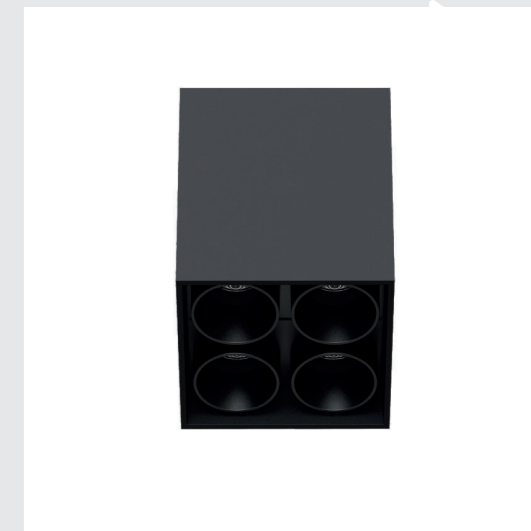

06 LAMPADE A PLAFONE CEILING LAMPS

TWENTYFOUR7
collection

Cube

A plafone per interni a led in metallo verniciato bianco e nero con alimentatore integrato.

Ceiling light for interiors in black or white painted metal with integrated driver.

Codice | Code

variante | variant

247L.0501.00.32

LED 10W 3000K 220-240V IP20 32° bianco | white

247L.0501.10.32

LED 10W 3000K 220-240V IP20 32° nero | black