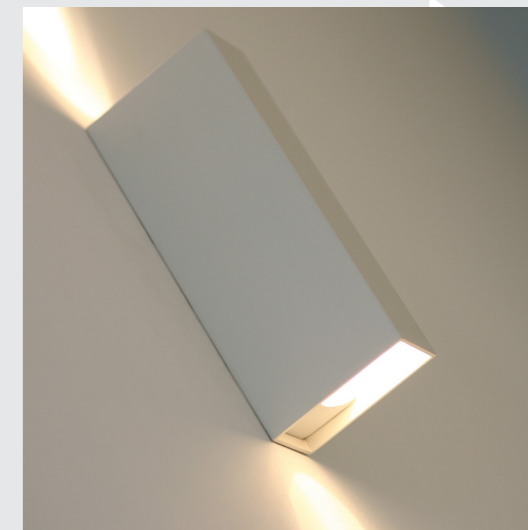

2006

Da parete per interni biemissione in alluminio verniciato bianco.
Wall light for interiors biemission light in white painted aluminium.