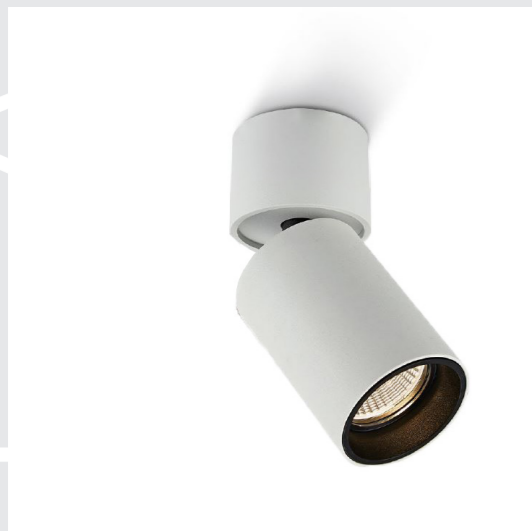

Wall-Ceiling light for interiors in black or white painted metal GU10 led 10W (bulb not included).

Codice Code	variante variant
247L.0601.00	GU10 LED 10W 3000K 50/60Hz IP20 bianco white
247L.0601.10	GU10 LED 10W 3000K 50/60Hz IP20 nero black

TWENTYFOUR7

collection

RDN

A plafone a parete o a soffitto, per interni in metallo verniciato bianco o nero con alimentatore integrato.

Wall-Ceiling light for interiors in black or white painted metal with integrated driver.