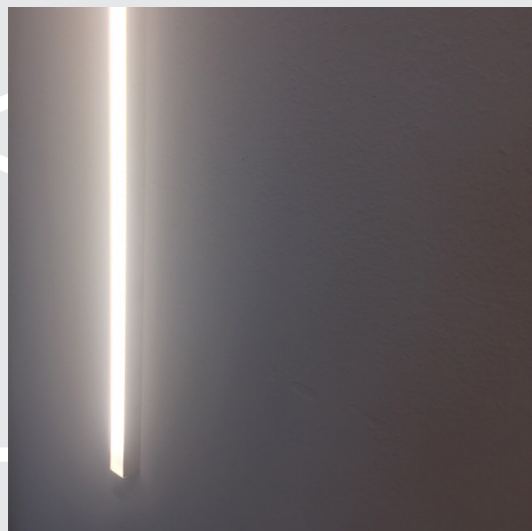

1111

Profilo con strip led integrata in alluminio con schermo di protezione in policarbonato trasparente o satinato.

Aluminium profile with integrated strip led with transparent or opal polycarbonate protection screen.

Codice | Code	variante | variant
247L.0000	strip led 3000K 20W/mt 24V strip led 3000K 14W/mt 24V strip led 3000K 10W/mt 24V alluminio | aluminium
247L.0000	strip led 3000K 20W/mt 24V strip led 3000K 14W/mt 24V strip led 3000K 10W/mt 24V bianco | white
247L.0000	cassaforma in alluminio | aluminium housing