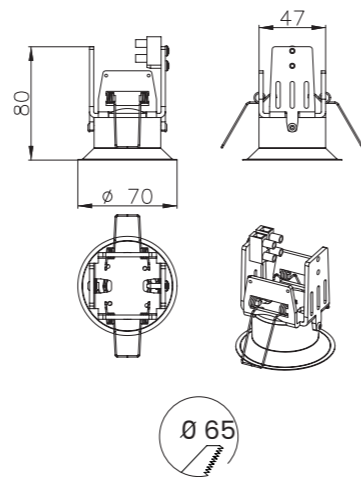

Recessed light for interiors with aluminium parabola, black or white painted, and remote driver (not included).

TWENTYFOUR7
collection

7018-OR

Da incasso orientabile per interni in metallo verniciato bianco, con led integrato e alimentatore remoto incluso.