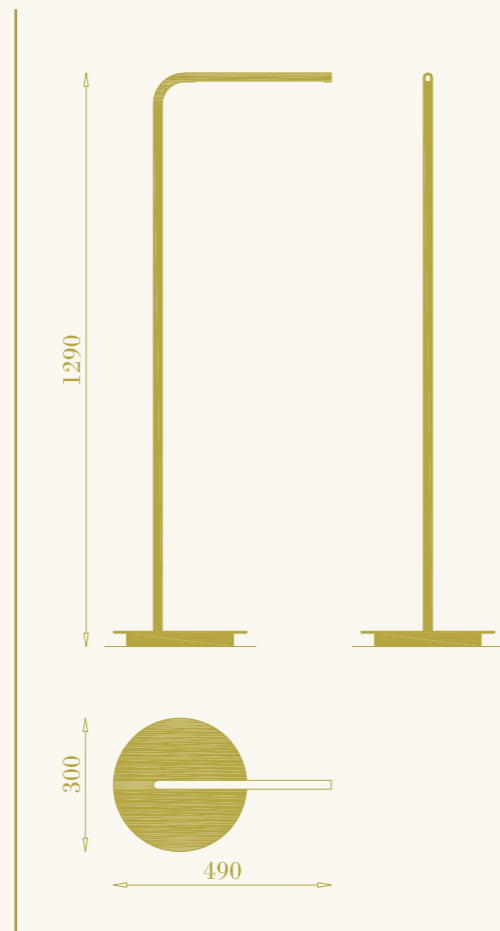

by Nicola Ceciliot

RB

RB

Ciuccio

cod. RB0504.02

da parete per esterni
1XE27 6W MAX LED 3000K 220-240V
IP44 LED inclusa
ottone naturale e vetro

wall lamp for exteriors
1XE27 6W MAX LED 3000K 220-240V
IP44 led included
natural brass and glass