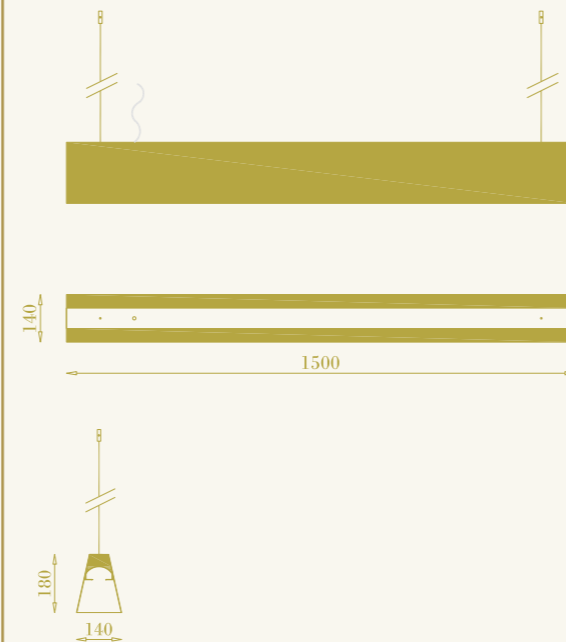

RB

Gianduio

cod. RB0412.02

a sospensione
strip LED 3000K 60W (2x30W)
alimentatore integrato incluso
220-240V
ottone | brass

pendant lamp for interiors
strip LED 3000K 60W (2x30W)
integrated power supply included
220-240V
ottone | brass