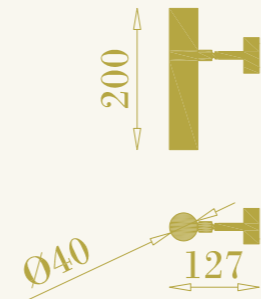

RB

Mini Kyle PT

cod. RB0309.02

da parete per interni
1xGU4LED inclusa
4W max 220-240V
ottone

wall lamp for interiors
1xGU4LED included
4W max 220-240V
brass