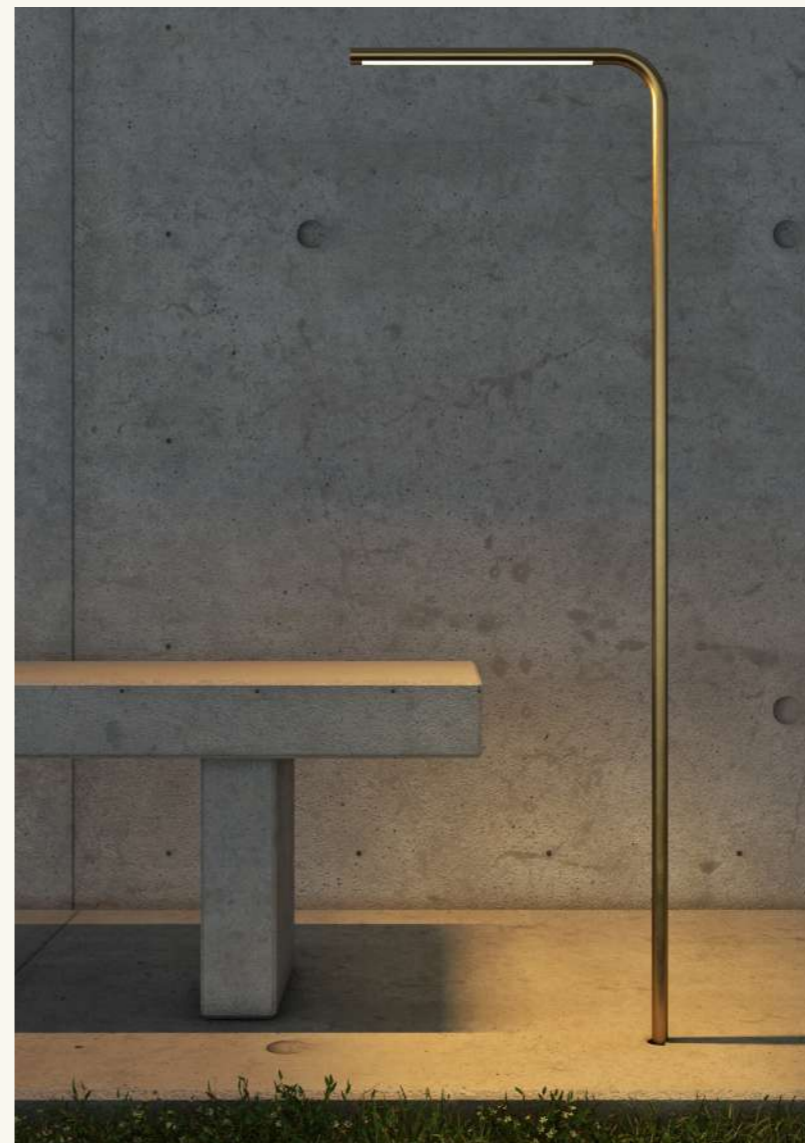

RB

Deus 1250 | Deus 1250 garden

cod. RB0502.02

da terra per esterni
led e alimentatore integrato inclusi
IP65 5W 220-240V
ottone e schermo opale

floor light for exteriors
led and integrated driver included
IP65 5W 220-240V
brass and opal screen

by Nicola Ceciliot

RB