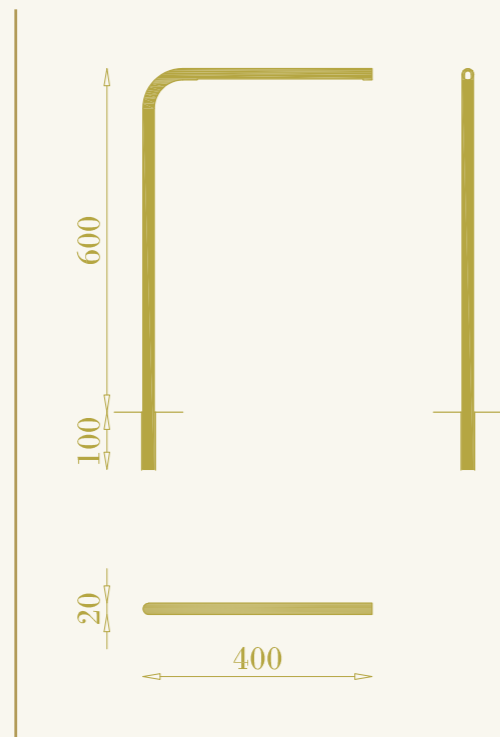

RB

Deus 600 | Deus 600 garden

cod. RB0501.02

da terra per esterni
led e alimentatore integrato inclusi
IP65 5W 220-240V
ottone e schermo opale

floor light for exteriors
led and integrated driver included
IP65 5W 220-240V
brass and opal screen

by Nicola Ceciliot