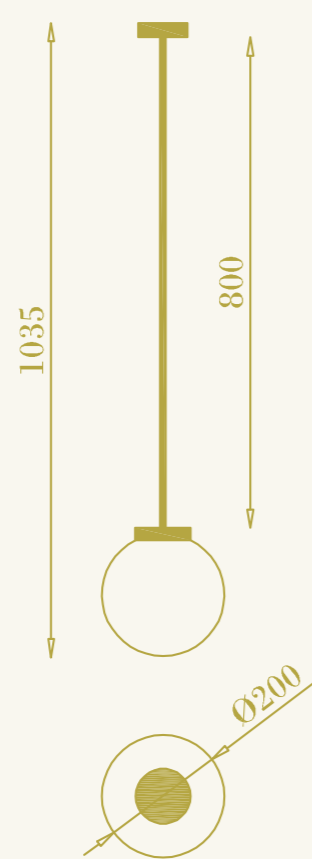

Ro' S con tige

RB

cod. RBO402.02

sospensione per interni
1xE27 LED inclusa
9W max 220-240V
ottone e vetro

pendant lamp for interiors
1xE27 LED included
9W max 220-240V
brass and glass

68