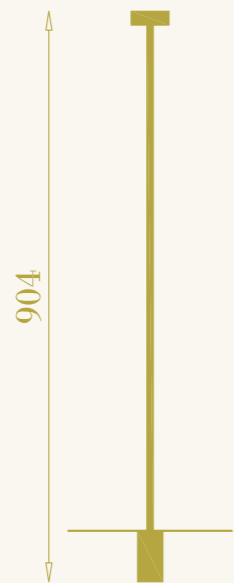

ceiling lamp for interiors
1xGU4 LED included
4W max 220-240
brass

RB

76

RB

77

RB

RB

RB