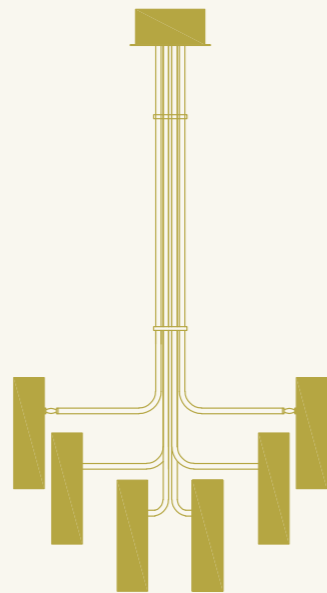

Buké S6

cod. RBO406.02

sospensione per interni
6xGU10 LED inclusa
48W (6x8W) max 220-240V
ottone

pendant lamp for interiors
6xGU10 LED included
48W (6x8W) max 220-240V
brass

1050