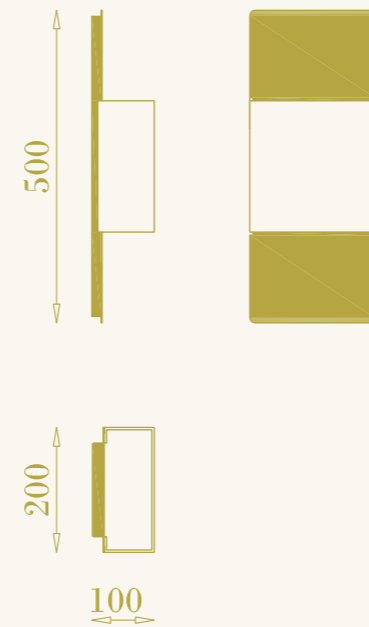

RB

Silk Flat

cod. RB0314.02

a parete per interni
lampadina inclusa
1xR7S 11W
220-240V
ottone con paralume in tessuto

wall lamp for interiors
bulb included
1xR7S 11W
220-240V
brass and fabric lampshade