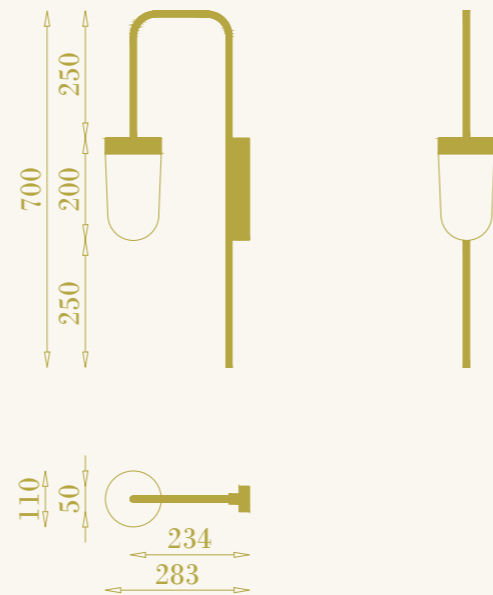

by Nicola Ceciliot

RB

RB

Ciuccio

cod. RB0504.02

da parete per esterni
1XE27 6W MAX LED 3000K 220-240V
IP44 LED inclusa
ottone naturale e vetro

wall lamp for exteriors
1XE27 6W MAX LED 3000K 220-240V
IP44 led included
natural brass and glass