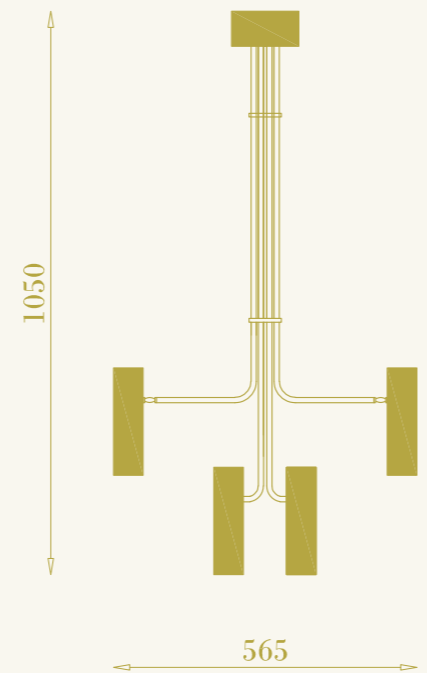

RB

cod. RB0405.02

sospensione per interni
4xGU10 LED inclusa
32W (4x8W) max 220-240V
ottone

pendant lamp for interiors
4xGU10 LED included
32W (4x8W) max 220-240V
brass

Buké S4

RB