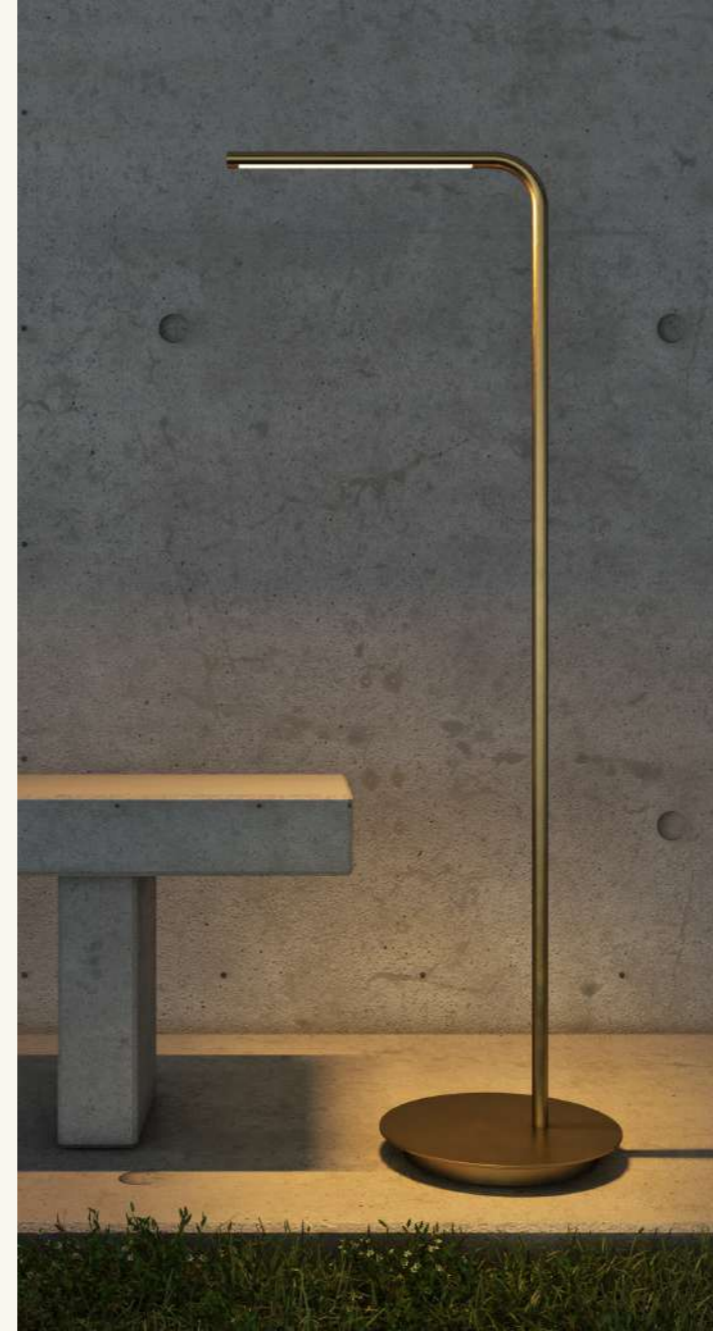

Deus terra

RB

cod. RB0503.02

da terra per esterni
led e alimentatore integrato inclusi
IP65 5W 220-240V
ottone e schermo opale

floor light for exteriors
led and integrated driver included
IP65 5W 220-240V
brass and opal screen

by Nicola Ceciliot