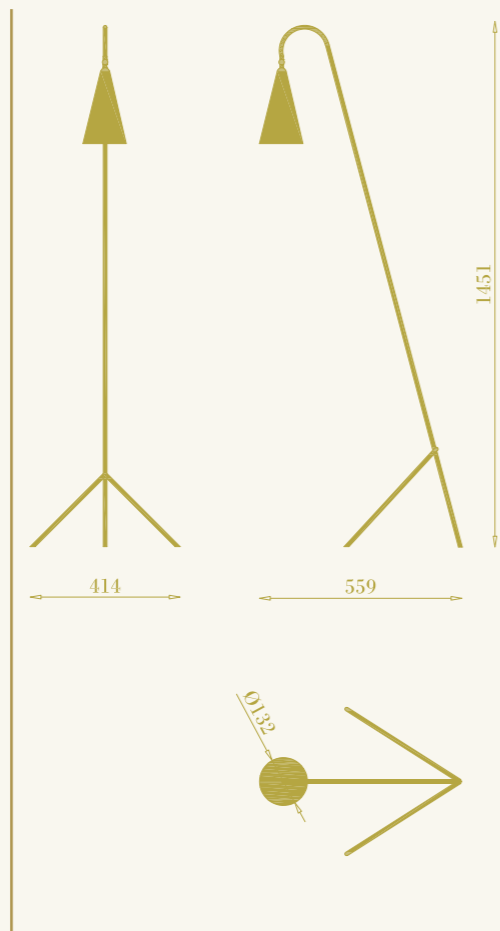

Thinkerbell

RB

cod. RB0203.02.

da terra per interni
1xE27 LED inclusa
9W max 220-240V
ottone naturale

floor lamp for interiors
1xE27 LED inclusa
9W max 220-240V
natural brass

16