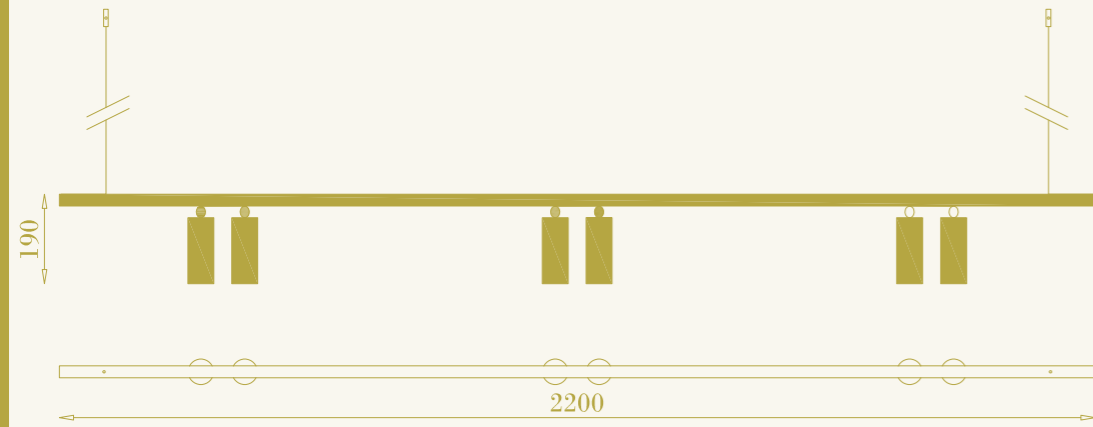

RB

RB

Riga 22/00

cod. RB0410.02

sospensione per interni
6xGU10 LED inclusa
48W (6x8W) max 220-240V
ottone

pendant lamp for interiors
6xGU10 LED included
48W (6x8W) max 220-240V
brass

RB

RB