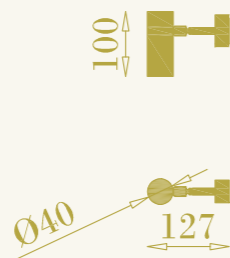

wall lamp for interiors
1xGU4LED included
4W max 220-240V
brass

RB

Micro Kyle PT

RB

cod. RB0318.02

da parete per interni
1xGU4LED inclusa
4W max 220-240V
ottone

wall lamp for interiors
1xGU4LED included
4W max 220-240V
brass