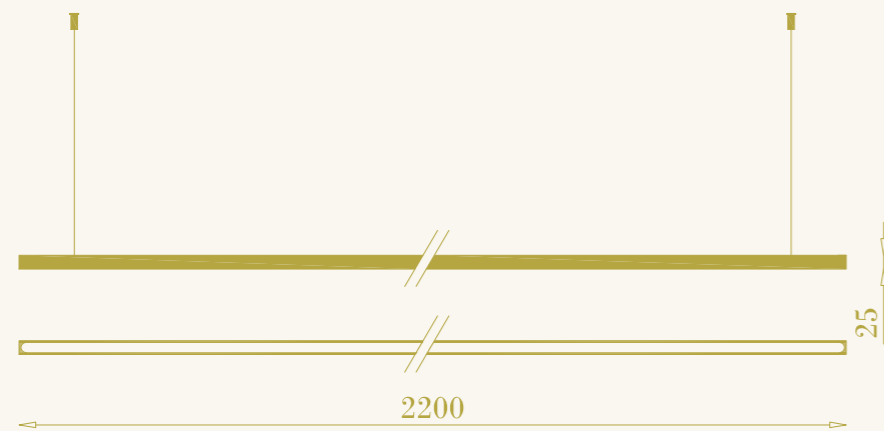

92

RB

93

Stecca

RB

cod. RB0413.02

sospensione per interni
LED 44W
alimentatore integrato incluso
220-240V
ottone

pendant lamp for interiors
LED 44W
power supply included
220-240V
brass