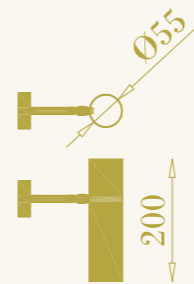

RB

Kyle PT

cod. RB0301.02

da parete per interni
1xGU10LED inclusa
8W max 220-240V
ottone

wall lamp for interiors
1xGU10 LED included
8W max 220-240V
brass