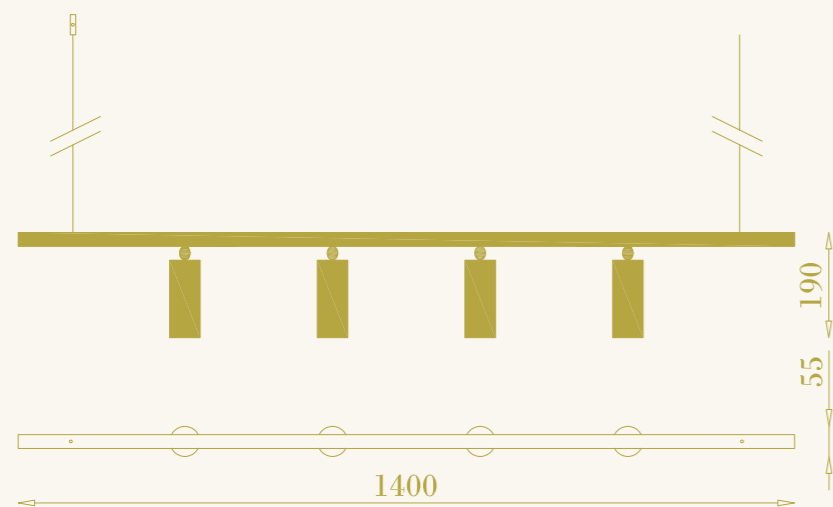

pendant lamp for interiors
4xGU10 LED included
32W (4x8W) max 220-240V
brass

RB

RB

Riga 14/02

cod. RB0409.02

sospensione per interni
4xGU10 LED incluse
32W (4x8W) max 220-240V
ottone

pendant lamp for interiors
4xGU10 LED included
32W (4x8W) max 220-240V
brass