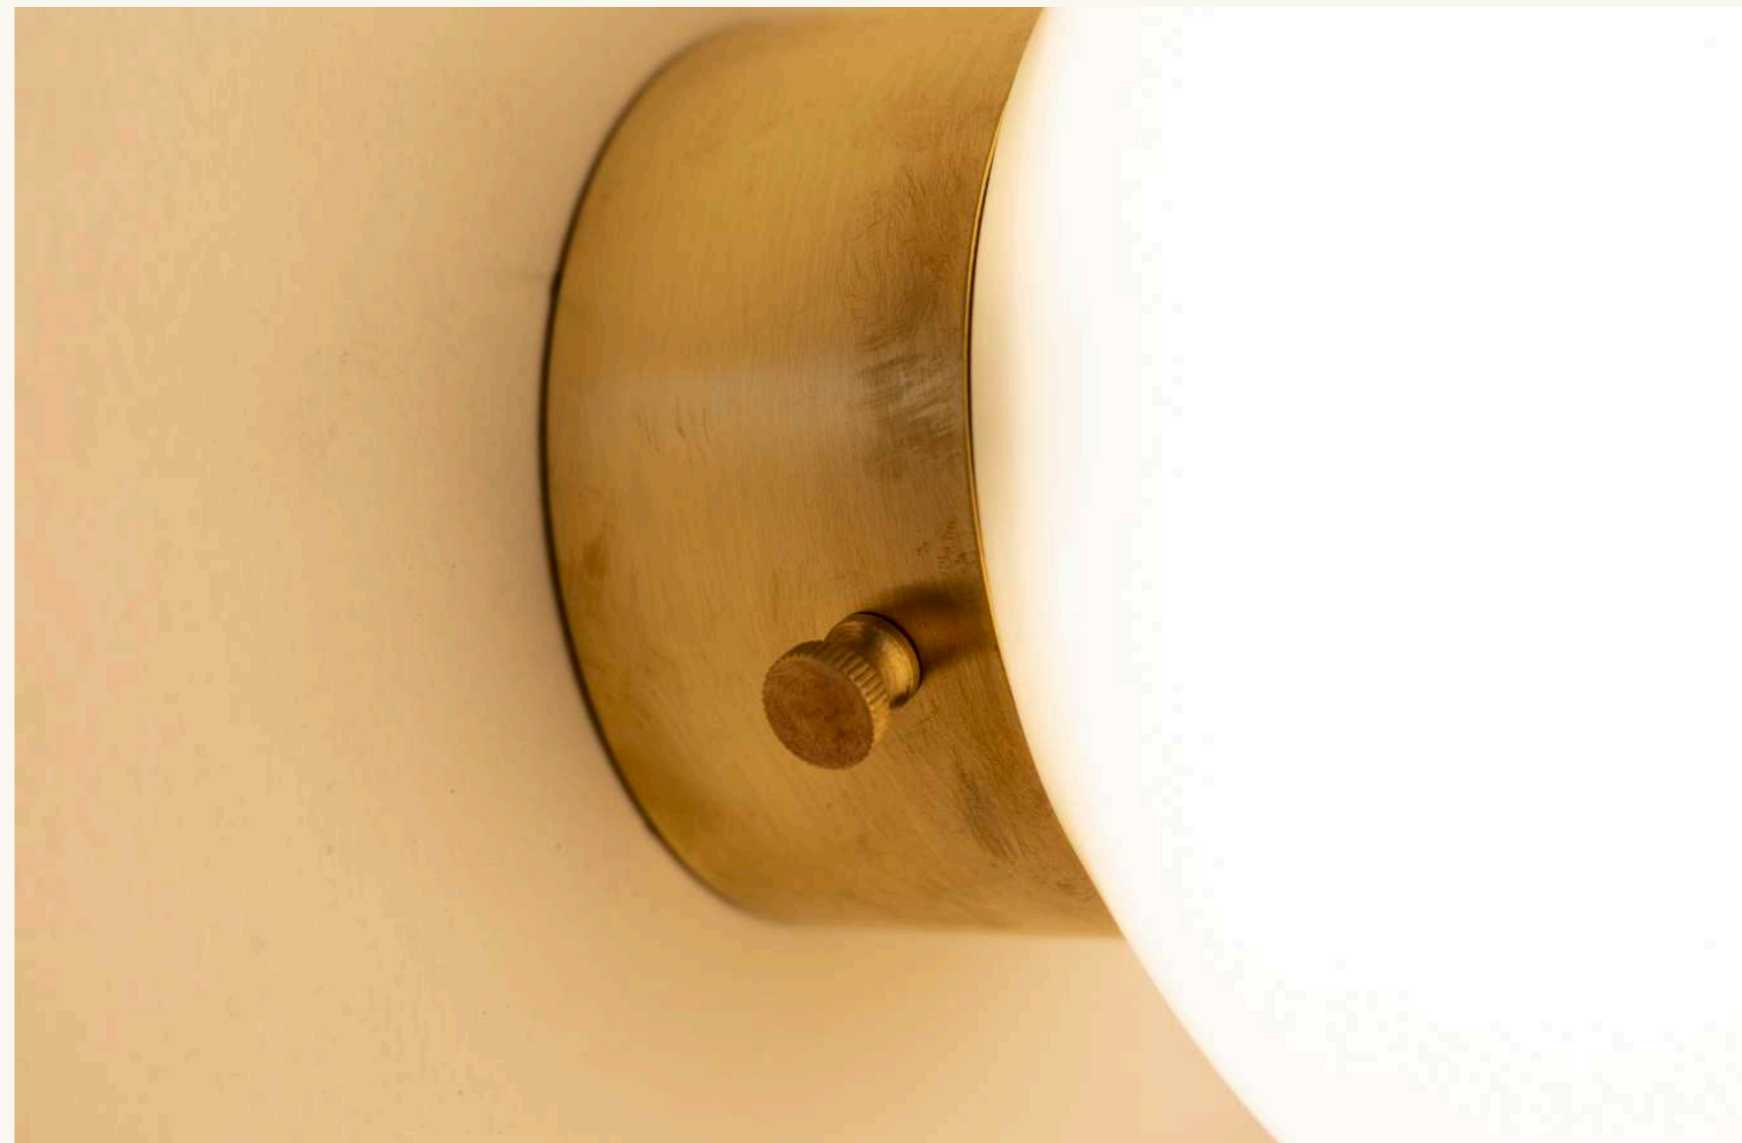

RB

cod. RB0303.02

da parete per interni
1xE27 LED inclusa
9W 220-240V
ottone e vetro

wall lamp for interiors
1xE27 LED inclusa
9W 220-240V
brass and glass

Ro' PS

232

RB

Dishy