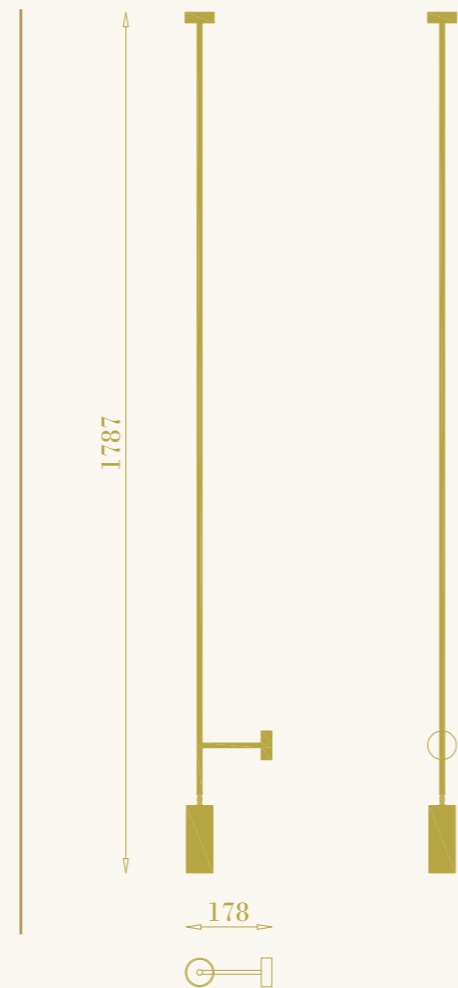

Kyle con tige PS

cod. RB0308.02

a plafone per interni
1xGU10LED inclusa
8W max 220-240V
ottone

ceiling lamp for interiors
1xGU10 LED included
8W max 220-240V
brass