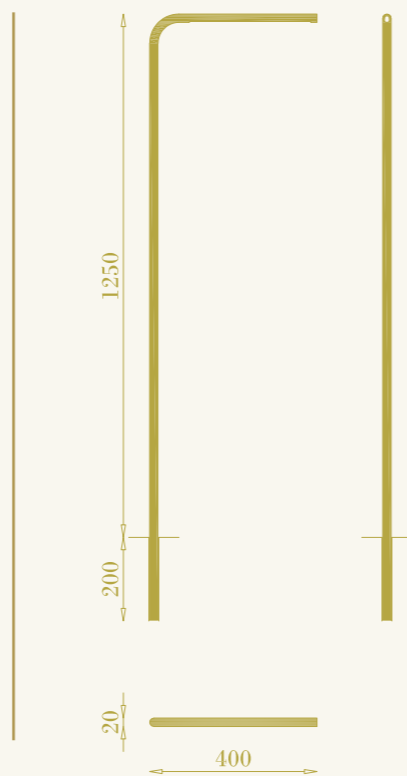

RB

Deus 1250 | Deus 1250 garden

cod. RB0502.02

da terra per esterni
led e alimentatore integrato inclusi
IP65 5W 220-240V
ottone e schermo opale

floor light for exteriors
led and integrated driver included
IP65 5W 220-240V
brass and opal screen

by Nicola Ceciliot