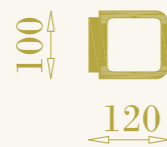

Square Candle

RB

cod. RB0313.02

a parete per interni
lampadina inclusa
1xE27 10W
220-240V
ottone e vetro soffiato opale

wall lamp for interiors
bulb included
1xE27 10W
220-240V
brass and opal blown glass