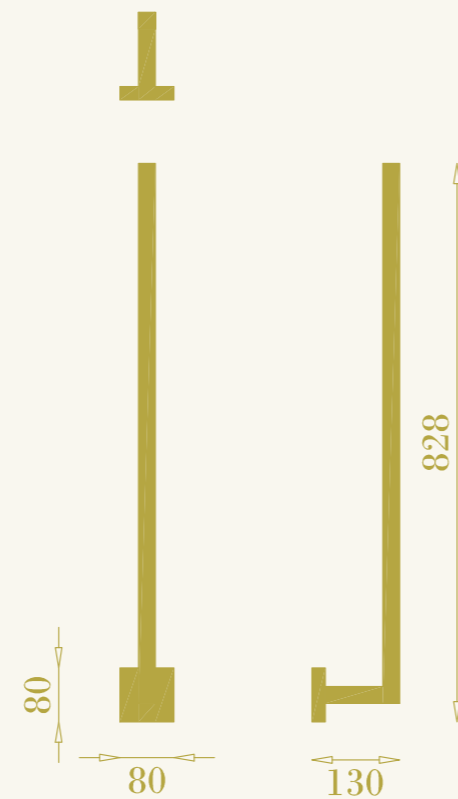

RB

RB

Elle

cod. RB0311.02

a parete per interni
led ed alimentatore integrato inclusi
12W 220-240V
ottone

wall lamp for interiors
led and integrated driver included
12W 220-240V
brass

RB

Square Candle