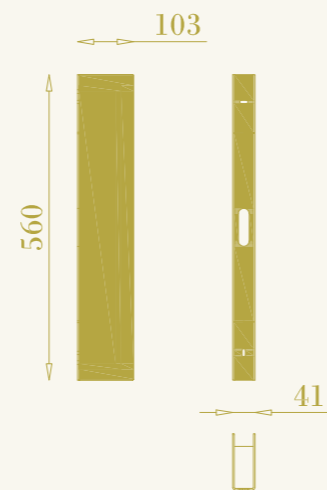

RB

cod. RB0317.02

a plafone a parete per interni
led 10W
220-240V
ottone e plexy opale

wall lamp for interiors
led 10W
220-240V
brass and opal plexy screen

28

Case

RB

29