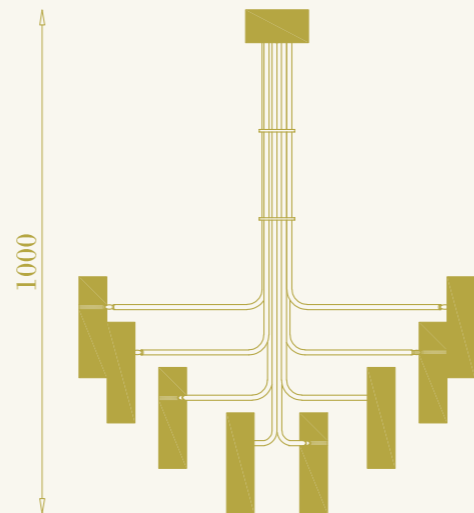

RB

cod. RB0407.02

sospensione per interni
8xGU10 LED inclusa
64W (8x8W) max 220-240V
ottone

pendant lamp for interiors
8xGU10 LED included
64W (8x8W) max 220-240V
brass

Buké S8

RB