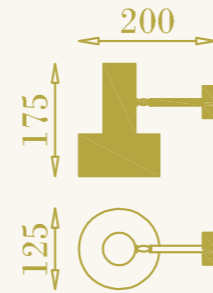

RB

Boaty PT

cod. RB0302.02

da parete per interni
1xGU10 LED inclusa
8W max 220-240V
ottone

wall lamp for interiors
1xGU10 LED included
8W max 220-240V
brass