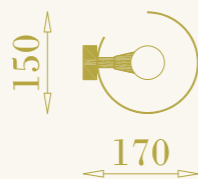

RB

Cinquanta minuti

cod. RB0315.02

a parete per interni
lampadina inclusa
1xE27 7W
220-240V
ottone

wall lamp for interiors
bulb included
1xE27 7W
220-240V
brass