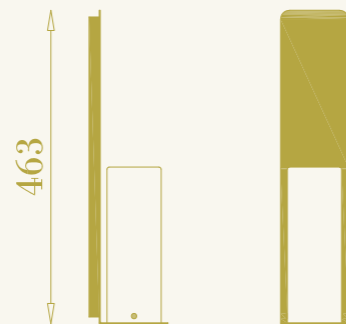

Square Candle

RB

cod. RB0313.02

a parete per interni
lampadina inclusa
1xE27 10W
220-240V
ottone e vetro soffiato opale

wall lamp for interiors
bulb included
1xE27 10W
220-240V
brass and opal blown glass