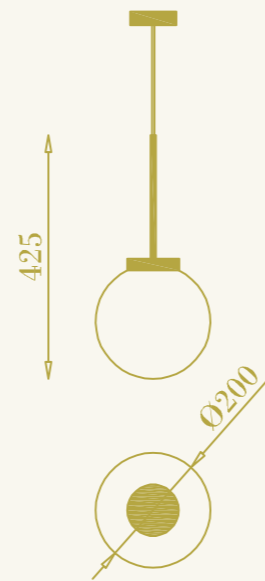

cod. RB0401.02

sospensione per interni
1xE27 LED inclusa
9W max 220-240V
ottone e vetro

pendant lamp for interiors
1xE27 LED included
9W max 220-240V
brass and glass

Ro' S