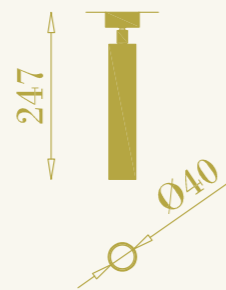

Kyle PL

RB

Mini Kyle PL

RB

cod. RB0310.02

a plafone per interni
1xGU4LED inclusa
4W max 220-240V
ottone

ceiling lamp for interiors
1xGU4LED included
4W max 220-240V
brass

60