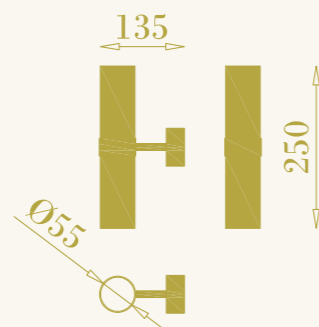

wall lamp for interiors
1xGU10 LED included
8W max 220-240V
brass

RB

Kyle PT2

cod. RB0305.02

da parete per interni
2xGU10LED incluse
16W (2x8W) max 220-240V
ottone

wall lamp for interiors
2xGU10 LED included
16W (2x8W) max220-240V
brass