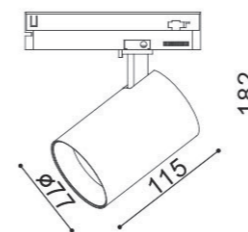

02 LAMPADE A BINARIO TRACK LAMPS