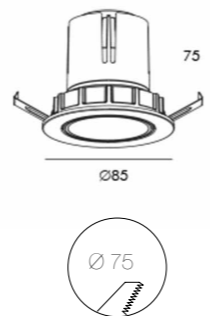

7018-OR

Da incasso orientabile per interni in metallo verniciato bianco, con led integrato e alimentatore remoto incluso.

Recessed adjustable light for interiors, in white painted metal, with integrated led and remote driver included.

Codice | Code	variante | variant
247L.0105.00.24	LED 7W 3000K 220-240V CRI90 IP20 24° bianco | white
247L.0105.10.24	LED 7W 3000K 220-240V CRI90 IP20 24° nero | black

7023

Da incasso per interni con parabola in alluminio, verniciato bianco o nero, e alimentatore remoto incluso.

Recessed light for interiors with aluminium parabola, black or white painted, and remote driver included.

Codice | Code	variante | variant
247L.0106.00.24	LED 7W 3000K 220-240V CRI90 IP20 24° bianco | white
247L.0106.10.24	LED 7W 3000K 220-240V CRI90 IP20 24° nero | black