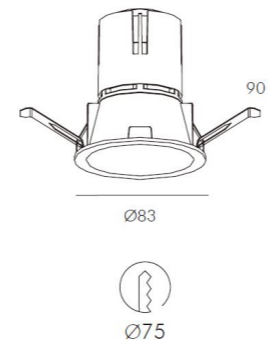

7018-OR

Da incasso orientabile per interni in metallo verniciato bianco, con led integrato e alimentatore remoto incluso.

Recessed adjustable light for interiors, in white painted metal, with integrated led and remote driver included.

Codice | Code	variante | variant
247L.0105.00.24	LED 7W 3000K 220-240V CRI90 IP20 24° bianco | white
247L.0105.10.24	LED 7W 3000K 220-240V CRI90 IP20 24° nero | black

7023

Da incasso per interni con parabola in alluminio, verniciato bianco o nero, e alimentatore remoto incluso.

Recessed light for interiors with aluminium parabola, black or white painted, and remote driver included.

Codice | Code	variante | variant
247L.0106.00.24	LED 7W 3000K 220-240V CRI90 IP20 24° bianco | white
247L.0106.10.24	LED 7W 3000K 220-240V CRI90 IP20 24° nero | black