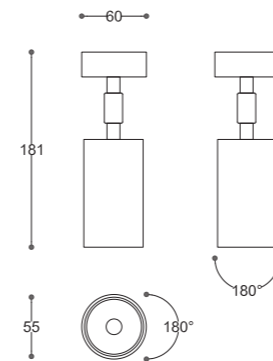

variante | variant

TF0211.00

LED 12W 3000K 500MA 220-240V IP20 bianco | white

24

26

05 LAMPADE A PARETE-SOFFITTO WALL-CEILING LAMPS

TWENTYFOUR7
collection

55-OR