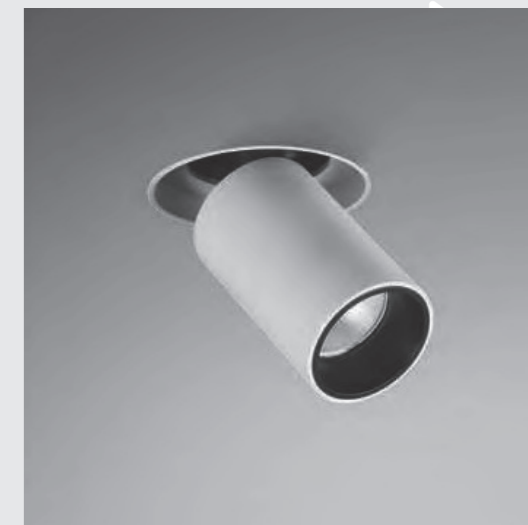

55-OR	pag. 29
RDN	pag. 30

plafone | ceiling

Cube	pag. 33
Tube	pag. 34

strip led

TF7 Channel	pag. 37
1111	pag. 38
GUM	pag. 39

0 LAMPADE AD INCASSO RECESSED LAMPS

TWENTYFOUR7
collection

TELE-7

Da incasso orientabile e telescopico
per interni
in metallo verniciato nero,
con led integrato
e alimentatore remoto incluso.

Recessed adjustable telescopic light
for interiors, in black painted metal,
with integrated led and remote driver
included.

7016

Da incasso per interni con parabola in alluminio, verniciato bianco o nero, e alimentatore remoto (non incluso).

Recessed light for interiors with aluminium parabola, black or white painted, and remote driver (not included).

7018-OR

Da incasso orientabile per interni in metallo verniciato bianco, con led integrato e alimentatore remoto incluso.

Recessed adjustable light for interiors, in white painted metal, with integrated led and remote driver included.