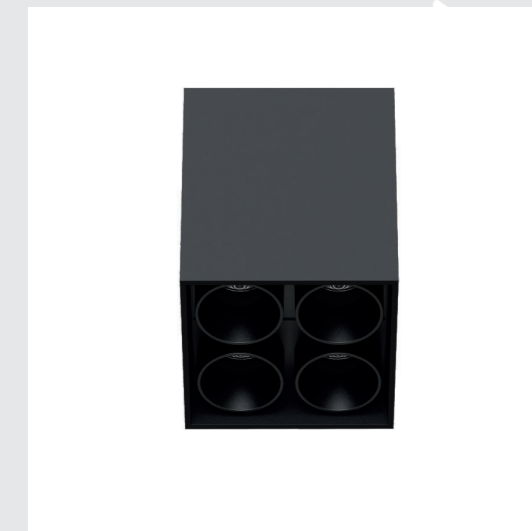

06 LAMPADE A PLAFONE CEILING LAMPS

TWENTYFOUR7
collection

Cube

A plafone per interni a led in metallo verniciato bianco e nero con alimentatore integrato.

Ceiling light for interiors in black or white painted metal with integrated driver.