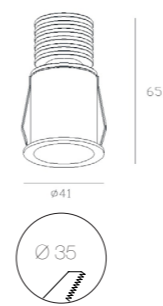

7023 P

Da incasso per interni con parabola in alluminio, verniciato bianco o nero, e alimentatore remoto incluso.

Recessed light for interiors with aluminium parabola, black or white painted, and remote driver included.

Codice | Code	variante | variant
247L.0107.00.24	LED 10W 3000K 220-240V CRI90 IP20 24° bianco | white
247L.0107.10.24	LED 10W 3000K 220-240V CRI90 IP20 24° nero | black

7025

Da incasso per interni in metallo verniciato, con led integrato e alimentatore remoto incluso.

Recessed light for interiors, painted metal, with integrated led and remote driver included.

Codice | Code	variante | variant
247L.0109.00.24	LED 3W 3000K 220-240V CRI90 IP20 24° bianco | white
247L.0109.10.24	LED 3W 3000K 220-240V CRI90 IP20 24° nero | black