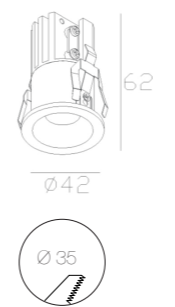

TWENTYFOUR7
collection

7027

Da incasso per interni
con parabola in alluminio,
verniciato bianco o nero,
e alimentatore remoto incluso.

Recessed light for interiors
with aluminium parabola,
black or white painted,
and remote driver included.