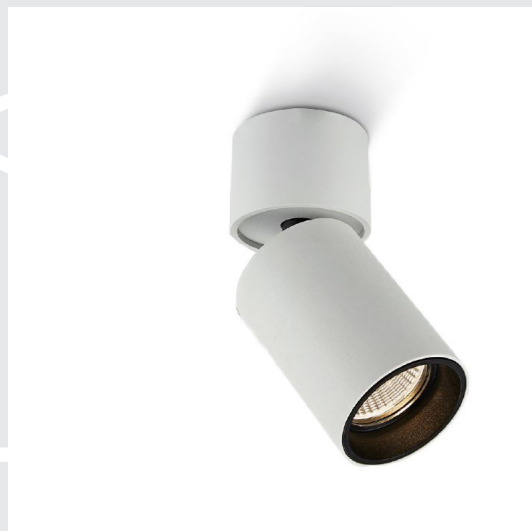

RDN

A plafone a parete o a soffitto, per interni in metallo verniciato bianco o nero con alimentatore integrato.

Wall-Ceiling light for interiors in black or white painted metal with integrated driver.