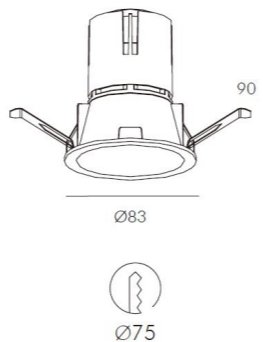

7023 P

Da incasso per interni con parabola in alluminio, verniciato bianco o nero, e alimentatore remoto incluso.

Recessed light for interiors with aluminium parabola, black or white painted, and remote driver included.

Codice | Code	variante | variant
247L.0107.00.24	LED 10W 3000K 220-240V CRI90 IP20 24° bianco | white
247L.0107.10.24	LED 10W 3000K 220-240V CRI90 IP20 24° nero | black

7025

Da incasso per interni in metallo verniciato, con led integrato e alimentatore remoto incluso.

Recessed light for interiors, painted metal, with integrated led and remote driver included.

Codice | Code	variante | variant
247L.0109.00.24	LED 3W 3000K 220-240V CRI90 IP20 24° bianco | white
247L.0109.10.24	LED 3W 3000K 220-240V CRI90 IP20 24° nero | black