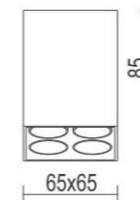

06 LAMPADE A PLAFONE CEILING LAMPS