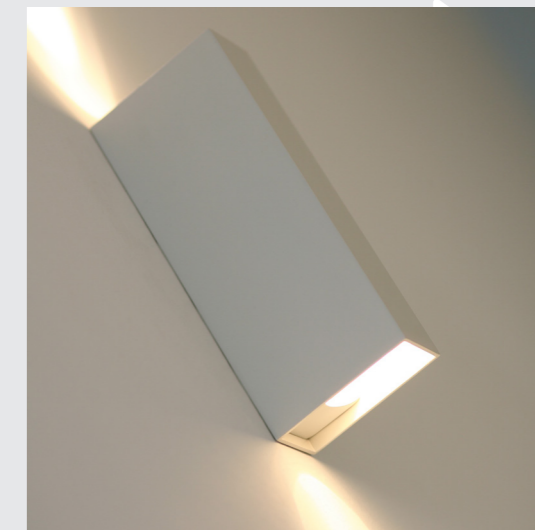

2006

Da parete per interni biemissione in alluminio verniciato bianco.
Wall light for interiors biemission light in white painted aluminium.