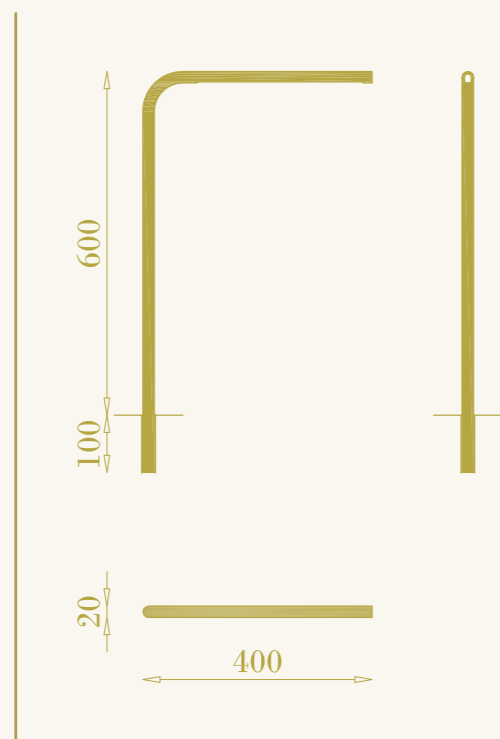

Deus 600 | Deus 600 garden

RB

cod. RB0501.02

da terra per esterni
led e alimentatore integrato inclusi
IP65 5W 220-240V
ottone e schermo opale

floor light for exteriors
led and integrated driver included
IP65 5W 220-240V
brass and opal screen

by Nicola Ceciliot