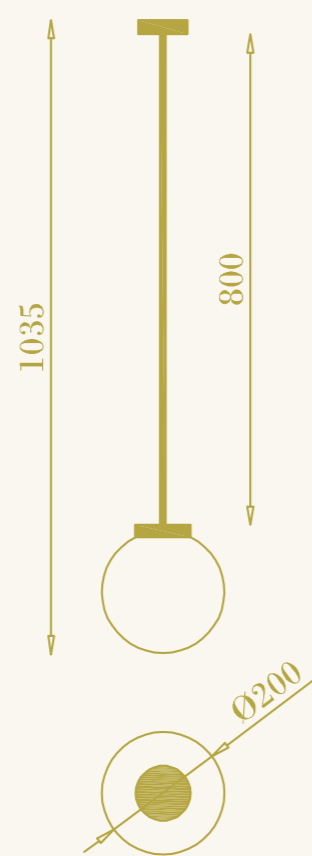

Ro' S con tige

RB

cod. RBO402.02

sospensione per interni
1xE27 LED inclusa
9W max 220-240V
ottone e vetro

pendant lamp for interiors
1xE27 LED included
9W max 220-240V
brass and glass

66