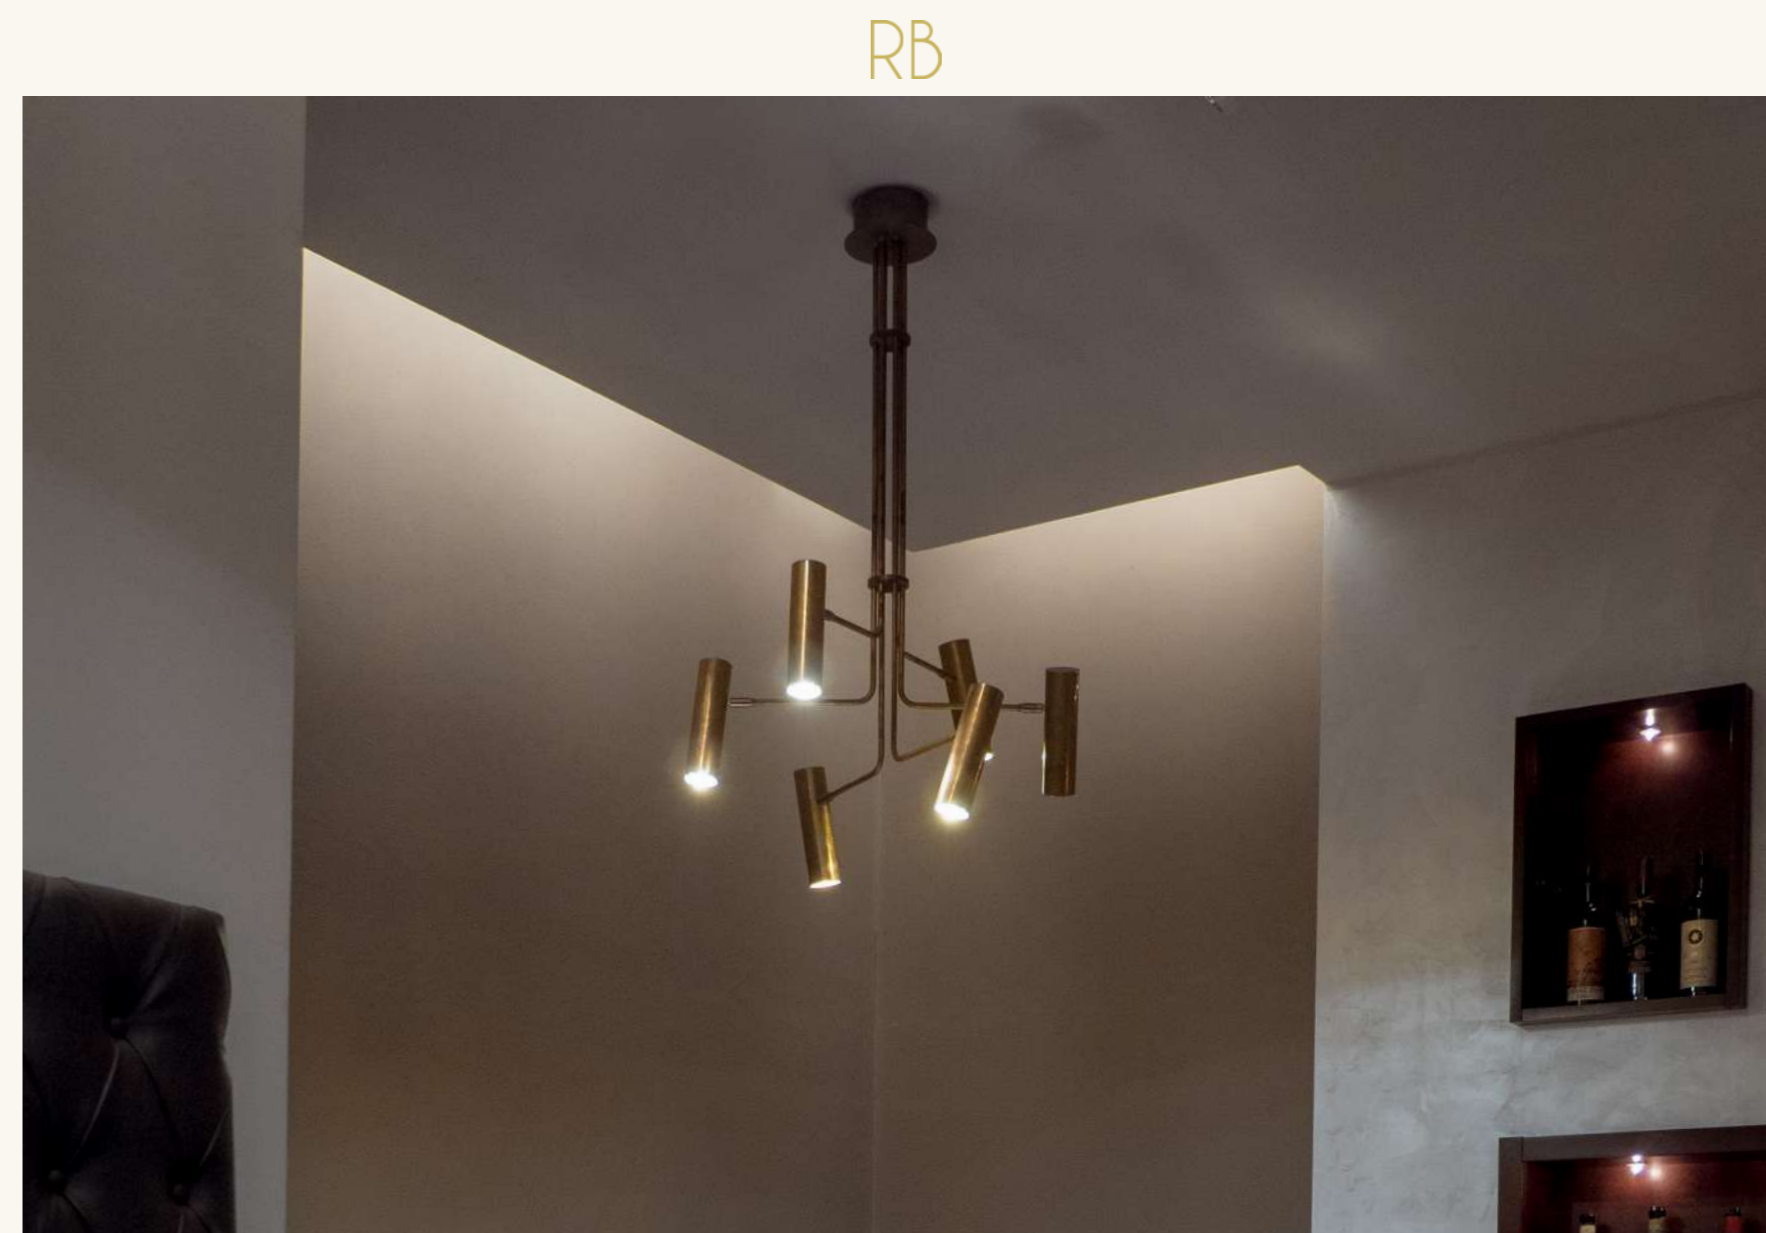

## Buké S6

cod. RBO406.02

sospensione per interni  
6xGU10 LED inclusa  
48W (6x8W) max 220-240V  
ottone

pendant lamp for interiors  
6xGU10 LED included  
48W (6x8W) max 220-240V  
brass

RB

cod. RB0407.02