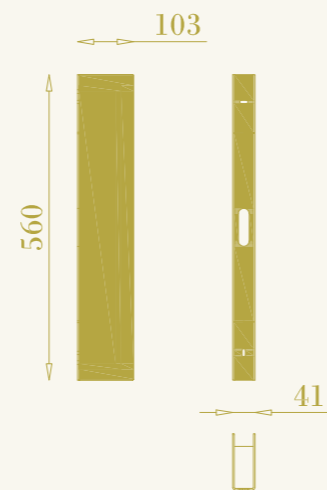

RB

cod. RB0317.02

a plafone a parete per interni
led 10W
220-240V
ottone e plexy opale

wall lamp for interiors
led 10W
220-240V
brass and opal plexy screen

26

Case

RB

27