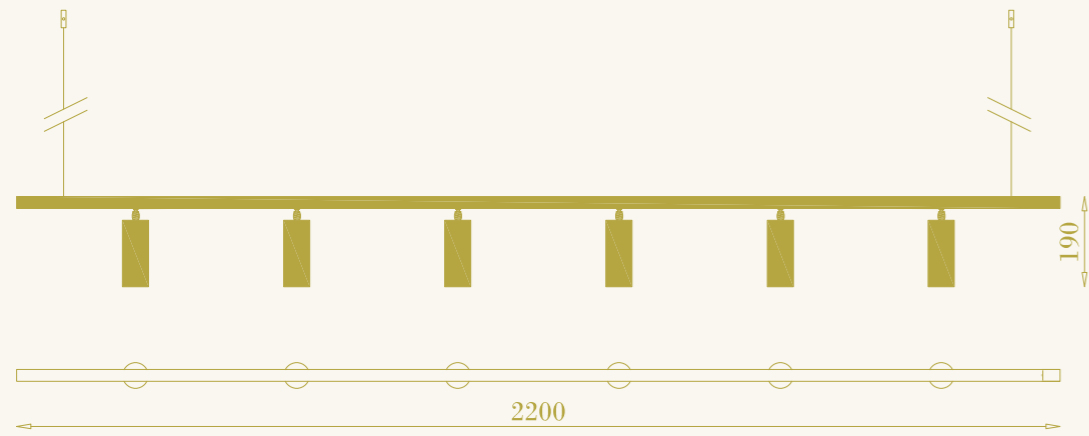

RB

Riga 22/02

cod. RB0411.02

sospensione per interni
6xGU10 LED inclusa
48W (6x8W) max 220-240V
ottone

pendant lamp for interiors
6xGU10 LED included
48W (6x8W) max 220-240V
brass