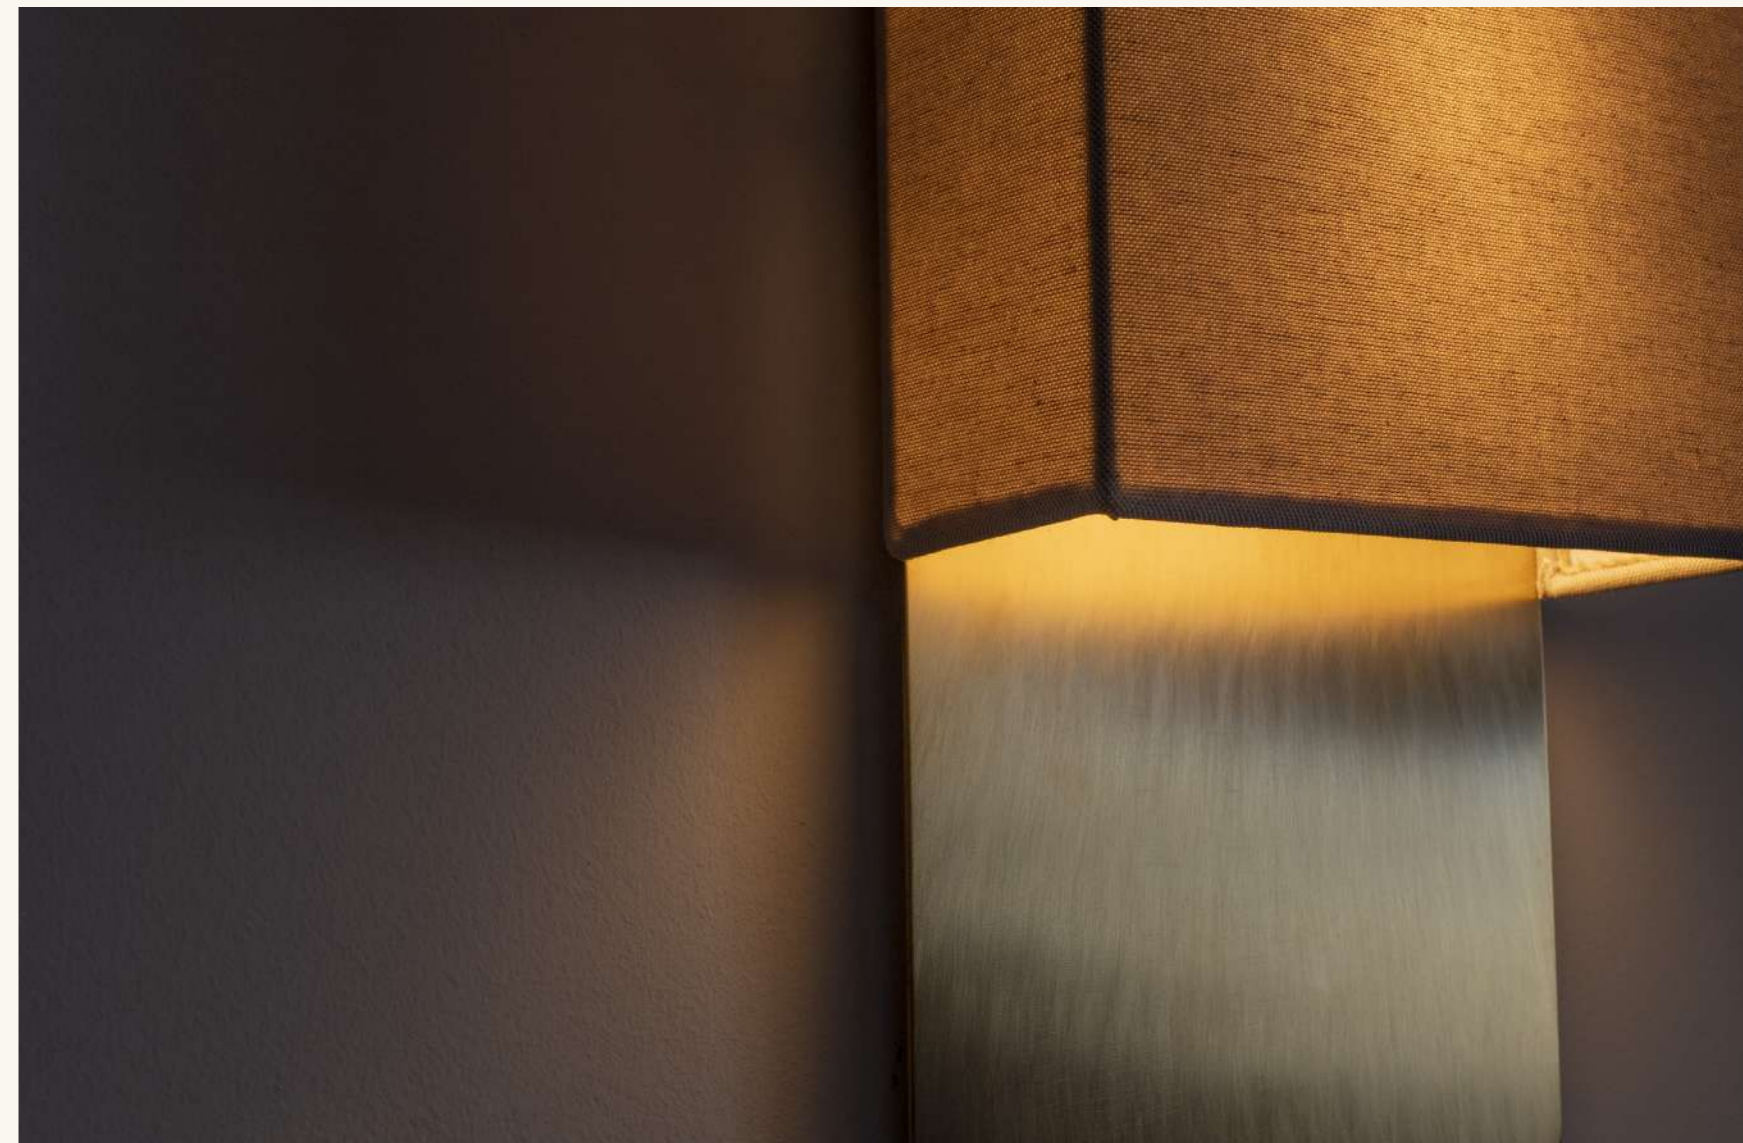

RB

Silk Flat

cod. RB0314.02

a parete per interni
lampadina inclusa
1xR7S 11W
220-240V
ottone con paralume in tessuto

wall lamp for interiors
bulb included
1xR7S 11W
220-240V
brass and fabric lampshade

RB