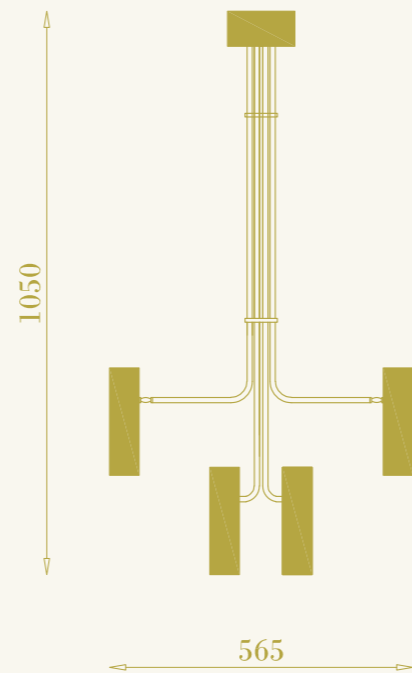

RB

cod. RB0405.02

sospensione per interni
4xGU10 LED inclusa
32W (4x8W) max 220-240V
ottone

pendant lamp for interiors
4xGU10 LED included
32W (4x8W) max 220-240V
brass

Buké S4

RB