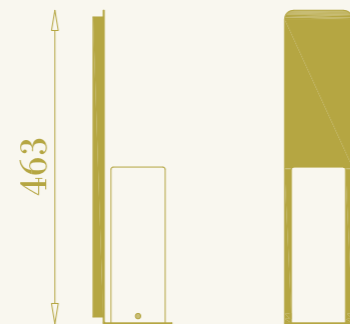

# Square Candle

RB

cod. RB0313.02

a parete per interni  
lampadina inclusa  
1xE27 10W  
220-240V  
ottone e vetro soffiato opale

wall lamp for interiors  
bulb included  
1xE27 10W  
220-240V  
brass and opal blown glass