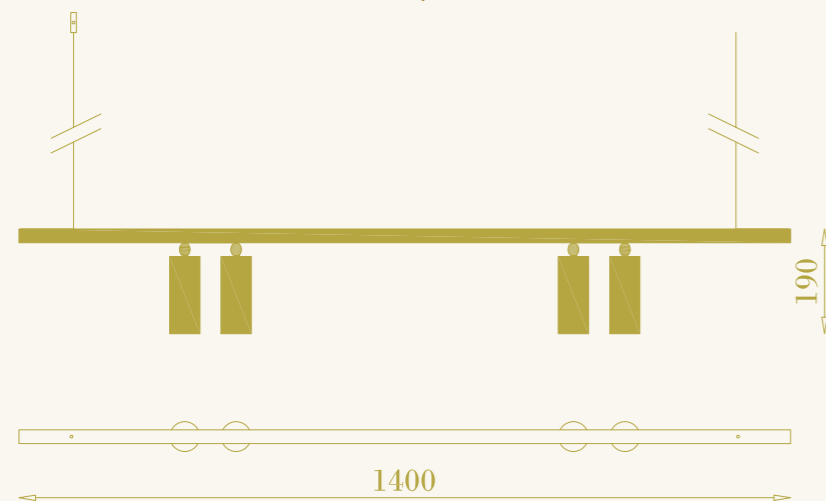

Riga 14/00

RB

cod. RB0408.02

sospensione per interni
4xGU10 LED incluse
32W (4x8W) max 220-240V
ottone

pendant lamp for interiors
4xGU10 LED included
32W (4x8W) max 220-240V
brass