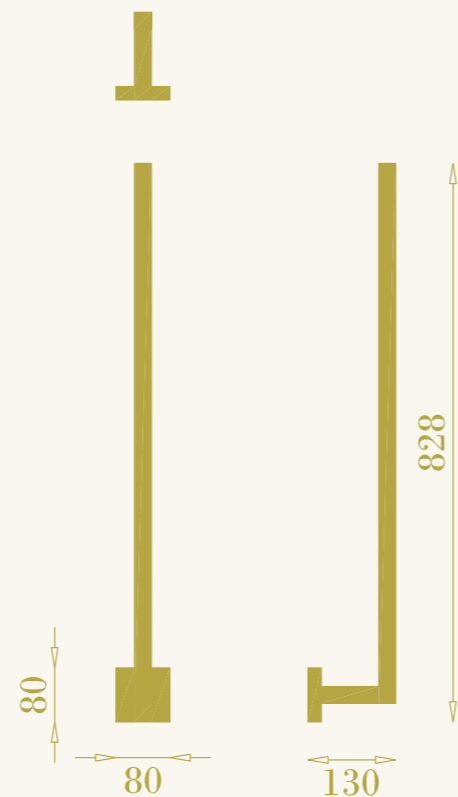

RB

Elle

cod. RB0311.02

a parete per interni
led ed alimentatore integrato inclusi
12W 220-240V
ottone

wall lamp for interiors
led and integrated driver included
12W 220-240V
brass