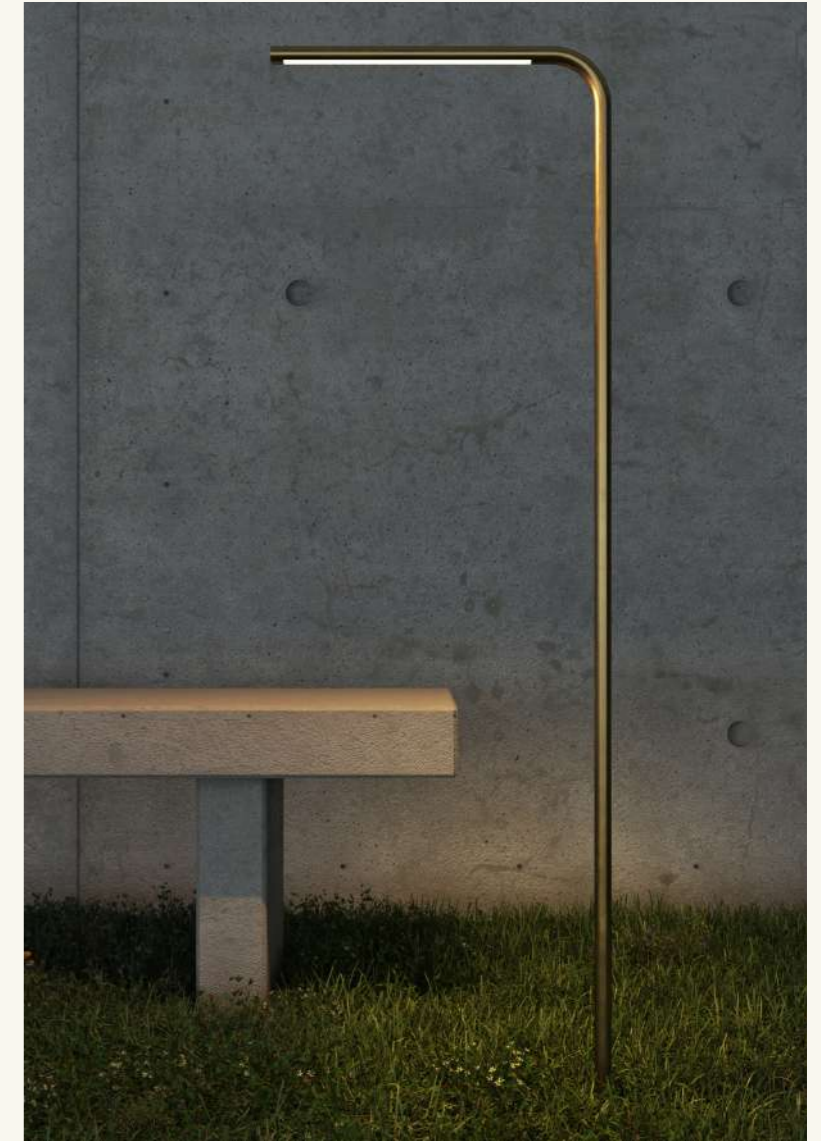

RB

Deus 1250 | Deus 1250 garden

cod. RB0502.02

da terra per esterni
led e alimentatore integrato inclusi
IP65 5W 220-240V
ottone e schermo opale

floor light for exteriors
led and integrated driver included
IP65 5W 220-240V
brass and opal screen

by Nicola Ceciliot

RB