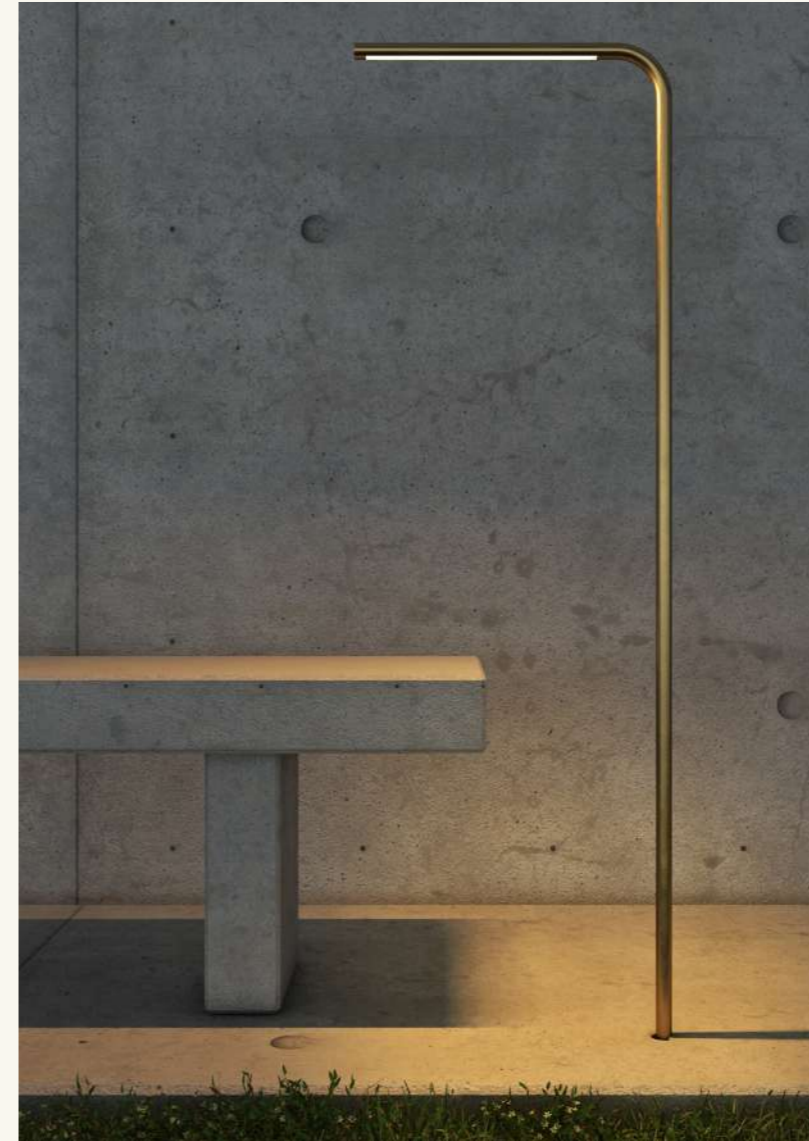

RB

Deus 1250 | Deus 1250 garden

cod. RB0502.02

da terra per esterni
led e alimentatore integrato inclusi
IP65 5W 220-240V
ottone e schermo opale

floor light for exteriors
led and integrated driver included
IP65 5W 220-240V
brass and opal screen

by Nicola Ceciliot

RB