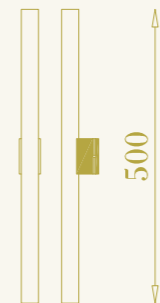

Wandy

cod. RB0304.02

da parete per interni
1x linestra LED inclusa
4,9W 220-240V
ottone

wall lamp for interiors
1x linestra LED included
4,9W 220-240V
brass