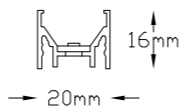

Codice | Code   variante | variant

247L.0000   strip led 3000K 20W/mt 24V
strip led 3000K 14W/mt 24V
strip led 3000K 10W/mt 24V
alluminio | aluminium

247L.0000   strip led 3000K 20W/mt 24V
strip led 3000K 14W/mt 24V
strip led 3000K 10W/mt 24V
bianco | white

247L.0000   cassaforma in alluminio | aluminium housing