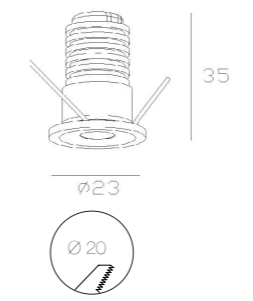

TWENTYFOUR7
collection

7025

Da incasso per interni
in metallo verniciato,
con led integrato
e alimentatore remoto incluso.

Recessed light for interiors,
painted metal, with integrated led
and remote driver Included.

Codice | Code	variante | variant
247L.0109.00.24	LED 3W 3000K 220-240V CRI90 IP20 24° bianco | white
247L.0109.10.24	LED 3W 3000K 220-240V CRI90 IP20 24° nero | black

TWENTYFOUR7
collection

7026

Da incasso per interni
verniciato bianco o nero,
alimentatore remoto incluso.

Recessed light for interiors
black or white painted,
remote driver included.

Codice | Code	variante | variant
247L.0110.00.15	LED 1W 3000K 220-240V CRI90 IP20 15° bianco | white
247L.0110.10.15	LED 1W 3000K 220-240V CRI90 IP20 15° nero | black