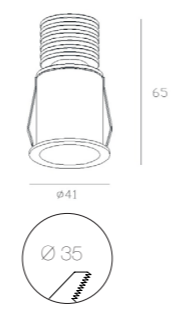

TWENTYFOUR7
collection

7025

Da incasso per interni
in metallo verniciato,
con led integrato
e alimentatore remoto incluso.

Recessed light for interiors,
painted metal, with integrated led
and remote driver Included.

Codice | Code	variante | variant
247L.0109.00.24	LED 3W 3000K 220-240V CRI90 IP20 24° bianco | white
247L.0109.10.24	LED 3W 3000K 220-240V CRI90 IP20 24° nero | black

TWENTYFOUR7
collection

7026

Da incasso per interni
verniciato bianco o nero,
alimentatore remoto incluso.

Recessed light for interiors
black or white painted,
remote driver included.

Codice | Code	variante | variant
247L.0110.00.15	LED 1W 3000K 220-240V CRI90 IP20 15° bianco | white
247L.0110.10.15	LED 1W 3000K 220-240V CRI90 IP20 15° nero | black