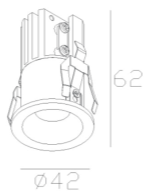

Codice | Code

variante | variant

247L.0111.00.20

LED 7W 3000K 220-240V CRI90 IP20 20° bianco | white

247L.0111.10.20

LED 7W 3000K 220-240V CRI90 IP20 20° nero | black