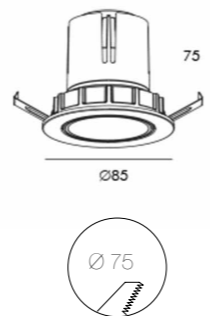

7018-OR

Da incasso orientabile per interni in metallo verniciato bianco, con led integrato e alimentatore remoto incluso.

Recessed adjustable light for interiors, in white painted metal, with integrated led and remote driver included.

Codice | Code	variante | variant
247L.0105.00.24	LED 7W 3000K 220-240V CRI90 IP20 24° bianco | white
247L.0105.10.24	LED 7W 3000K 220-240V CRI90 IP20 24° nero | black

7023 P

Da incasso per interni con parabola in alluminio, verniciato bianco o nero, e alimentatore remoto incluso.

Recessed light for interiors with aluminium parabola, black or white painted, and remote driver included.

Codice | Code	variante | variant
247L.0107.00.24	LED 10W 3000K 220-240V CRI90 IP20 24° bianco | white
247L.0107.10.24	LED 10W 3000K 220-240V CRI90 IP20 24° nero | black