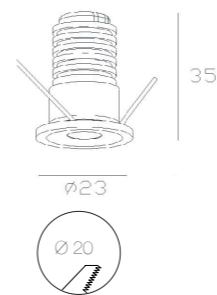

TWENTYFOUR7
collection

7025

Da incasso per interni
in metallo verniciato,
con led integrato
e alimentatore remoto incluso.

Recessed light for interiors,
painted metal, with integrated led
and remote driver Included.

Codice | Code	variante | variant
247L.0109.00.24	LED 3W 3000K 220-240V CRI90 IP20 24° bianco | white
247L.0109.10.24	LED 3W 3000K 220-240V CRI90 IP20 24° nero | black

TWENTYFOUR7
collection

7026

Da incasso per interni
verniciato bianco o nero,
alimentatore remoto incluso.

Recessed light for interiors
black or white painted,
remote driver included.

Codice | Code	variante | variant
247L.0110.00.15	LED 1W 3000K 220-240V CRI90 IP20 15° bianco | white
247L.0110.10.15	LED 1W 3000K 220-240V CRI90 IP20 15° nero | black