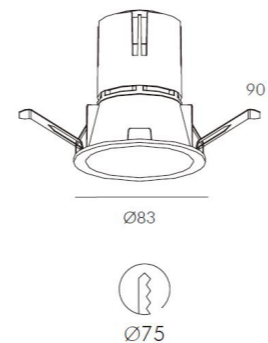

7018-OR

Da incasso orientabile per interni in metallo verniciato bianco, con led integrato e alimentatore remoto incluso.

Recessed adjustable light for interiors, in white painted metal, with integrated led and remote driver included.

Codice | Code	variante | variant
247L.0105.00.24	LED 7W 3000K 220-240V CRI90 IP20 24° bianco | white
247L.0105.10.24	LED 7W 3000K 220-240V CRI90 IP20 24° nero | black

7023 P

Da incasso per interni con parabola in alluminio, verniciato bianco o nero, e alimentatore remoto incluso.

Recessed light for interiors with aluminium parabola, black or white painted, and remote driver included.

Codice | Code	variante | variant
247L.0107.00.24	LED 10W 3000K 220-240V CRI90 IP20 24° bianco | white
247L.0107.10.24	LED 10W 3000K 220-240V CRI90 IP20 24° nero | black