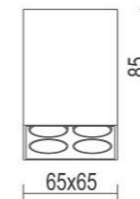

06 LAMPADE A PLAFONE CEILING LAMPS