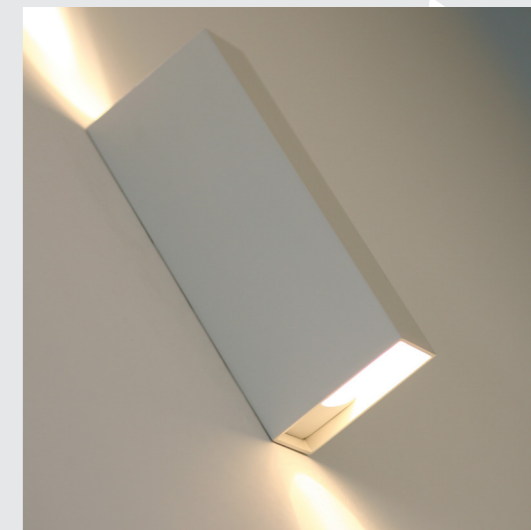

2006

Da parete per interni biemissione in
alluminio verniciato bianco.
Wall light for interiors biemission light in
white painted aluminium.