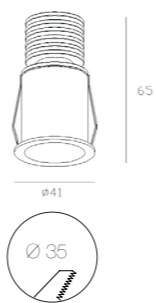

TWENTYFOUR7
collection

7025

Da incasso per interni
in metallo verniciato,
con led integrato
e alimentatore remoto incluso.

Recessed light for interiors,
painted metal, with integrated led
and remote driver Included.

Codice | Code	variante | variant
247L.0109.00.24	LED 3W 3000K 220-240V CRI90 IP20 24° bianco | white
247L.0109.10.24	LED 3W 3000K 220-240V CRI90 IP20 24° nero | black

TWENTYFOUR7
collection

7026

Da incasso per interni
verniciato bianco o nero,
alimentatore remoto incluso.

Recessed light for interiors
black or white painted,
remote driver included.

Codice | Code	variante | variant
247L.0110.00.15	LED 1W 3000K 220-240V CRI90 IP20 15° bianco | white
247L.0110.10.15	LED 1W 3000K 220-240V CRI90 IP20 15° nero | black