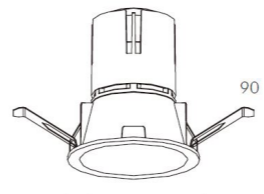

Ø83

Ø75

Codice | Code	variante | variant
247L.0106.00.24	LED 7W 3000K 220-240V CRI90 IP20 24° bianco | white
247L.0106.10.24	LED 7W 3000K 220-240V CRI90 IP20 24° nero | black

TWENTYFOUR7
collection