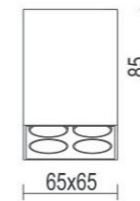

06 LAMPADE A PLAFONE CEILING LAMPS