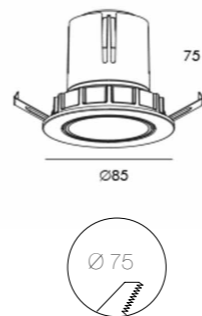

TWENTYFOUR7
collection

7016

Da incasso per interni con parabola in alluminio, verniciato bianco o nero, e alimentatore remoto (non incluso).

Recessed light for interiors with aluminium parabola, black or white painted, and remote driver (not included).

TWENTYFOUR7
collection

7018-OR

Da incasso orientabile per interni in metallo verniciato bianco, con led integrato e alimentatore remoto incluso.

Recessed adjustable light for interiors, in white painted metal, with integrated led and remote driver included.

Codice | Code   variante | variant

TF0543.00.15   LED 6-9W 3000K 350-500MA 220-240V IP20 15°
TF0543.00.24   LED 6-9W 3000K 350-500MA 220-240V IP20 24°
TF0543.00.45   LED 6-9W 3000K 350-500MA 220-240V IP20 45°
bianco | white

TF0543.10.15   LED 6-9W 3000K 350-500MA 220-240V IP20 15°
TF0543.10.24   LED 6-9W 3000K 350-500MA 220-240V IP20 24°
TF0543.10.45   LED 6-9W 3000K 350-500MA 220-240V IP20 45°
nero | black

Codice | Code   variante | variant

247L.0105.00.24   LED 7W 3000K 220-240V CRI90 IP20 24° bianco | white
247L.0105.10.24   LED 7W 3000K 220-240V CRI90 IP20 24° nero | black