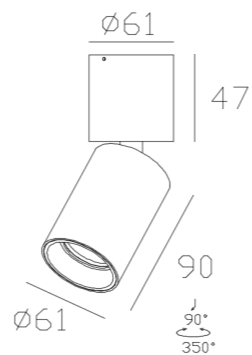

Codice | Code

variante | variant

247L.0602.00.24

LED 7W 3000K 220-240V IP20 32° bianco | white

247L.0602.10.24

LED 7W 3000K 220-240V IP20 32° nero | black