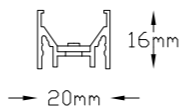

Codice | Code   variante | variant

247L.0000   strip led 3000K 20W/mt 24V
strip led 3000K 14W/mt 24V
strip led 3000K 10W/mt 24V
alluminio | aluminium

247L.0000   strip led 3000K 20W/mt 24V
strip led 3000K 14W/mt 24V
strip led 3000K 10W/mt 24V
bianco | white

247L.0000   cassaforma in alluminio | aluminium housing