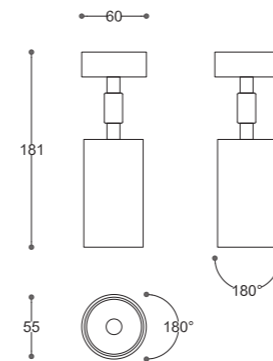

05 LAMPADE A PARETE-SOFFITTO WALL-CEILING LAMPS