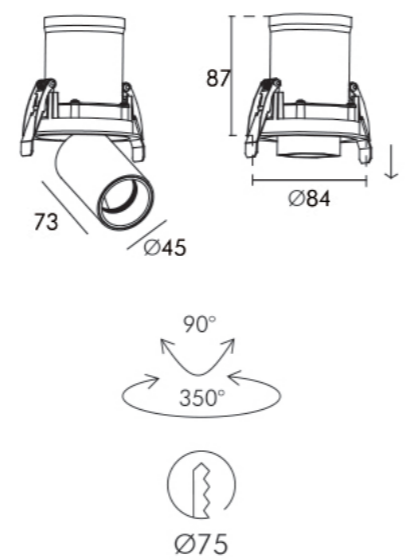

TWENTYFOUR7
collection

TELE-7

Da incasso orientabile e telescopico per interni in metallo verniciato nero, con led integrato e alimentatore remoto incluso.

Recessed adjustable telescopic light for interiors, in black painted metal, with integrated led and remote driver included.

Codice | Code	variante | variant
247L.0104.00.24	LED 7W 3000K 220-240V CRI90 IP20 24° bianco | white
247L.0104.10.24	LED 7W 3000K 220-240V CRI90 IP20 24° nero | black

TWENTYFOUR7
collection

SPOT OR-7

Da semi incasso orientabile per interni in metallo verniciato bianco o nero, con led integrato e alimentatore remoto incluso.

Semi recessed adjustable light for interiors, in white or black painted metal, with integrated led and remote driver included.

Codice | Code	variante | variant
247L.0103.00.24	LED 7W 3000K 220-240V CRI90 IP20 24° bianco | white
247L.0103.10.24	LED 7W 3000K 220-240V CRI90 IP20 24° nero | black