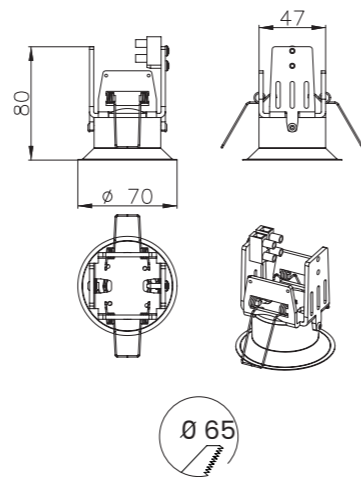

TWENTYFOUR7
collection

7016

Da incasso per interni con parabola in alluminio, verniciato bianco o nero, e alimentatore remoto (non incluso).

Recessed light for interiors with aluminium parabola, black or white painted, and remote driver (not included).

TWENTYFOUR7
collection

7018-OR

Da incasso orientabile per interni in metallo verniciato bianco, con led integrato e alimentatore remoto incluso.

Recessed adjustable light for interiors, in white painted metal, with integrated led and remote driver included.

Codice | Code   variante | variant

TF0543.00.15   LED 6-9W 3000K 350-500MA 220-240V IP20 15°
TF0543.00.24   LED 6-9W 3000K 350-500MA 220-240V IP20 24°
TF0543.00.45   LED 6-9W 3000K 350-500MA 220-240V IP20 45°
bianco | white

TF0543.10.15   LED 6-9W 3000K 350-500MA 220-240V IP20 15°
TF0543.10.24   LED 6-9W 3000K 350-500MA 220-240V IP20 24°
TF0543.10.45   LED 6-9W 3000K 350-500MA 220-240V IP20 45°
nero | black

Codice | Code   variante | variant

247L.0105.00.24   LED 7W 3000K 220-240V CRI90 IP20 24° bianco | white
247L.0105.10.24   LED 7W 3000K 220-240V CRI90 IP20 24° nero | black