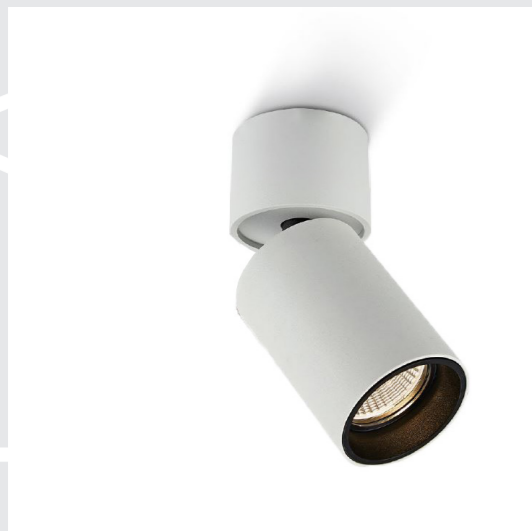

TWENTYFOUR7

collection

RDN

A plafone a parete o a soffitto, per interni in metallo verniciato bianco o nero con alimentatore integrato.

Wall-Ceiling light for interiors in black or white painted metal with integrated driver.