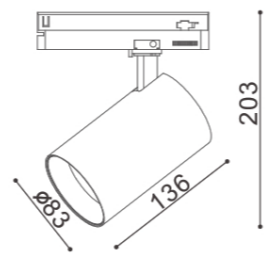

Codice | Code

variante | variant

247L.0203.00.24
247L.0203.00.35

LED 30W 3000K 220-240V CRI90 IP20 24°
LED 30W 3000K 220-240V CRI90 IP20 35°
bianco | white

247L.0203.10.24
247L.0203.10.35

LED 30W 3000K 220-240V CRI90 IP20 24°
LED 30W 3000K 220-240V CRI90 IP20 35°
nero | black