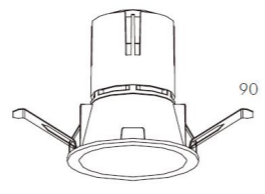

# 7023

Da incasso per interni con parabola in alluminio, verniciato bianco o nero, e alimentatore remoto incluso.

Recessed light for interiors with aluminium parabola, black or white painted, and remote driver included.