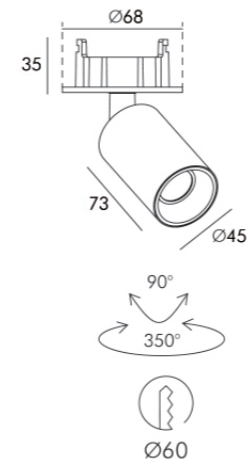

TWENTYFOUR7
collection

TELE-7

Da incasso orientabile e telescopico per interni in metallo verniciato nero, con led integrato e alimentatore remoto incluso.

Recessed adjustable telescopic light for interiors, in black painted metal, with integrated led and remote driver included.

Codice | Code	variante | variant
247L.0104.00.24	LED 7W 3000K 220-240V CRI90 IP20 24° bianco | white
247L.0104.10.24	LED 7W 3000K 220-240V CRI90 IP20 24° nero | black

TWENTYFOUR7
collection

SPOT OR-7

Da semi incasso orientabile per interni in metallo verniciato bianco o nero, con led integrato e alimentatore remoto incluso.

Semi recessed adjustable light for interiors, in white or black painted metal, with integrated led and remote driver included.

Codice | Code	variante | variant
247L.0103.00.24	LED 7W 3000K 220-240V CRI90 IP20 24° bianco | white
247L.0103.10.24	LED 7W 3000K 220-240V CRI90 IP20 24° nero | black