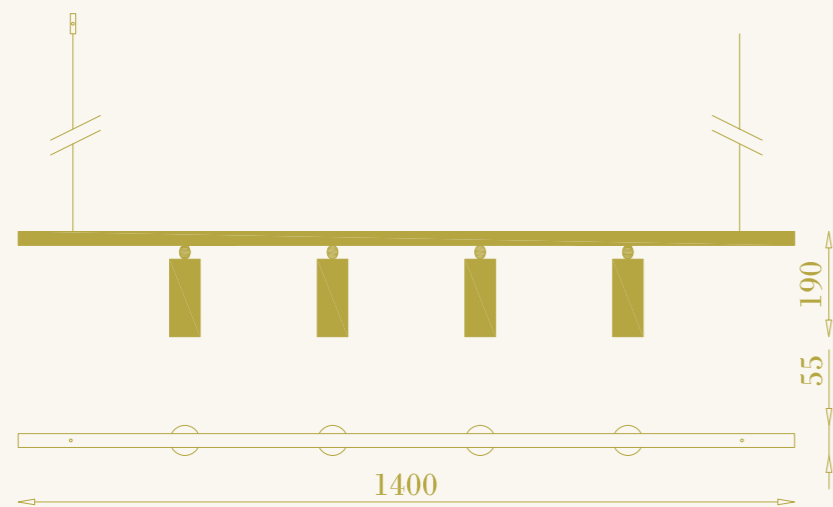

RB

Riga 14/02

cod. RB0409.02

sospensione per interni
4xGU10 LED incluse
32W (4x8W) max 220-240V
ottone

pendant lamp for interiors
4xGU10 LED included
32W (4x8W) max 220-240V
brass