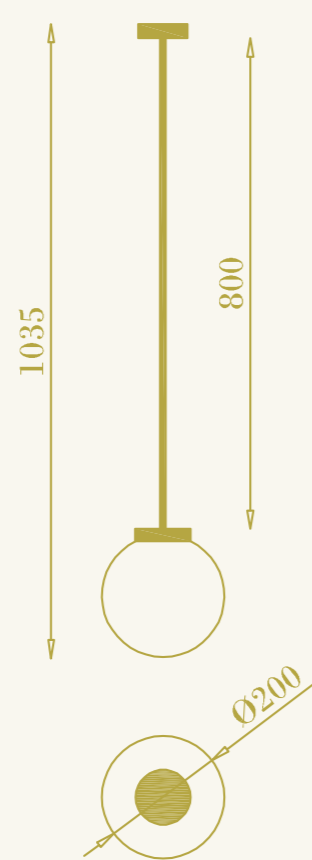

Ro' S con tige

RB

cod. RB0402.02

sospensione per interni
1xE27 LED inclusa
9W max 220-240V
ottone e vetro

pendant lamp for interiors
1xE27 LED included
9W max 220-240V
brass and glass

66