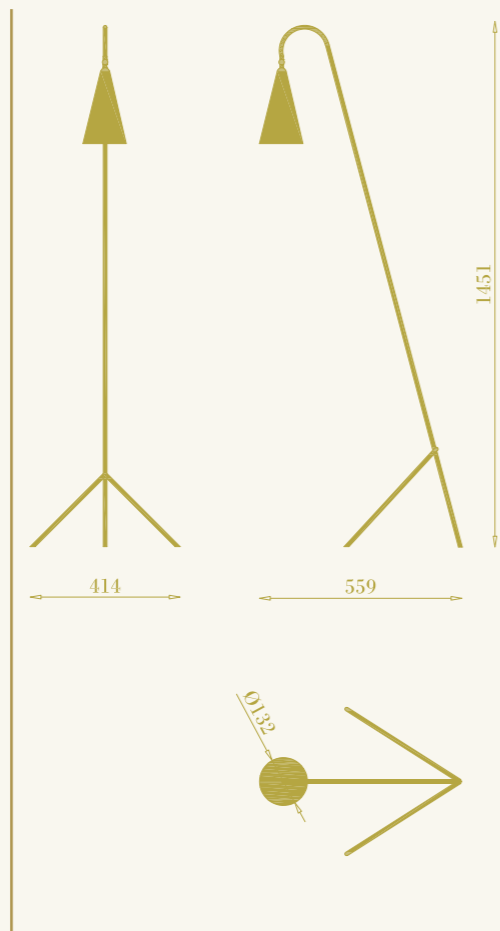

# Thinkerbell

RB

cod. RB0203.02.

da terra per interni  
1xE27 LED inclusa  
9W max 220-240V  
ottone naturale

floor lamp for interiors  
1xE27 LED inclusa  
9W max 220-240V  
natural brass

16

RB

17