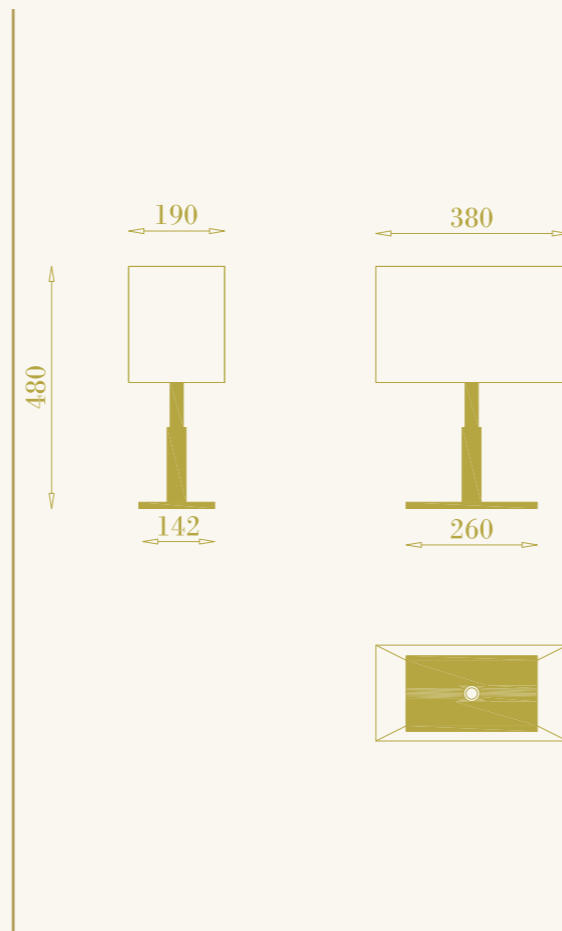

RB

Lucy Tavolo

cod. RB0102.02

da tavolo per interni
1xE14 LED inclusa
5W max 220-240V
ottone brunito e tessuto

table lamp for interiors
1xE14 LED included
5W max 220-240V
burnished brass and fabric