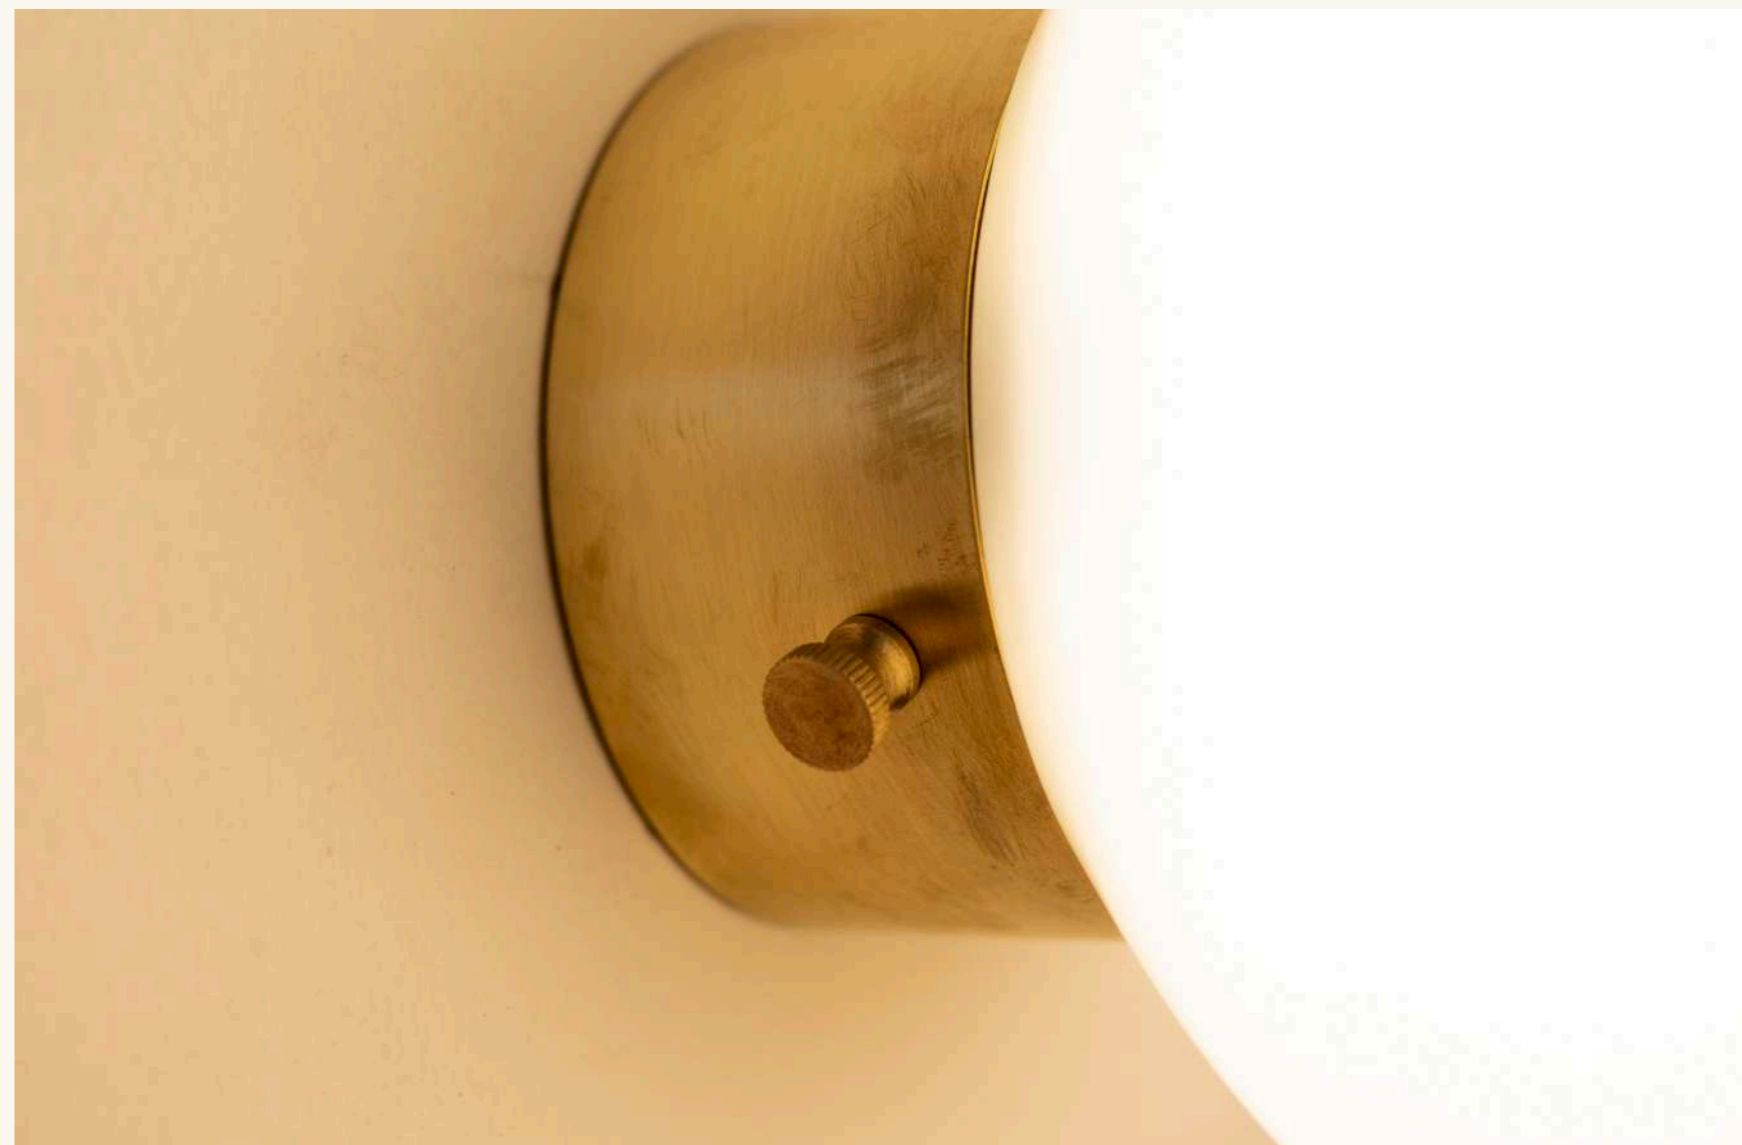

wall lamp for interiors  
1xE27 LED inclusa  
9W 220-240V  
brass and glass

Ro' PS

232

RB