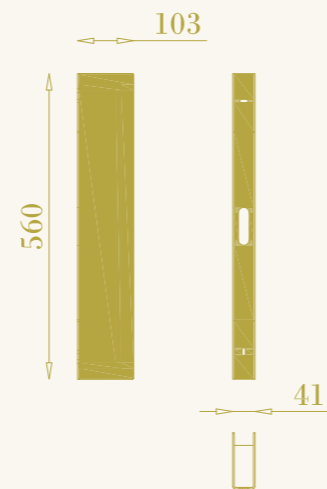

RB

cod. RB0317.02

a plafone a parete per interni
led 10W
220-240V
ottone e plexy opale

wall lamp for interiors
led 10W
220-240V
brass and opal plexy screen

26

Case

RB

27