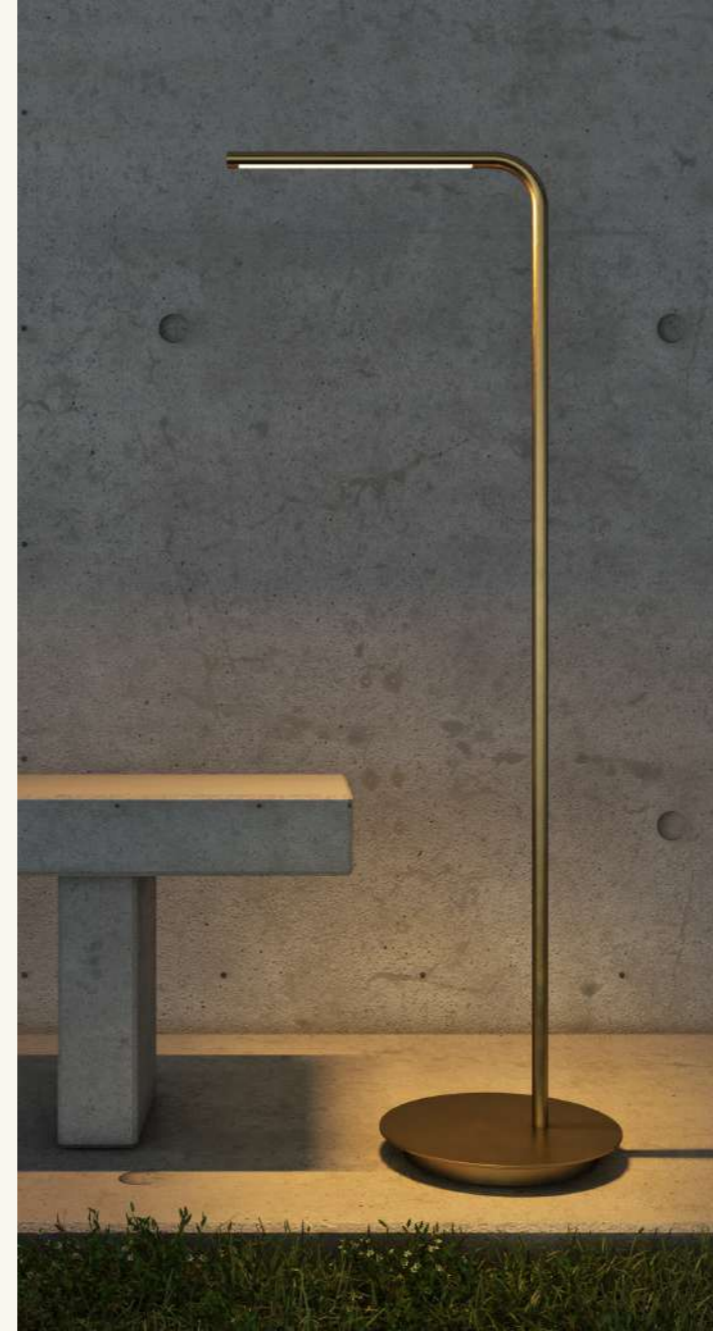

RB

Deus terra

cod. RB0503.02

da terra per esterni
led e alimentatore integrato inclusi
IP65 5W 220-240V
ottone e schermo opale

floor light for exteriors
led and integrated driver included
IP65 5W 220-240V
brass and opal screen

by Nicola Ceciliot

100

RB

101