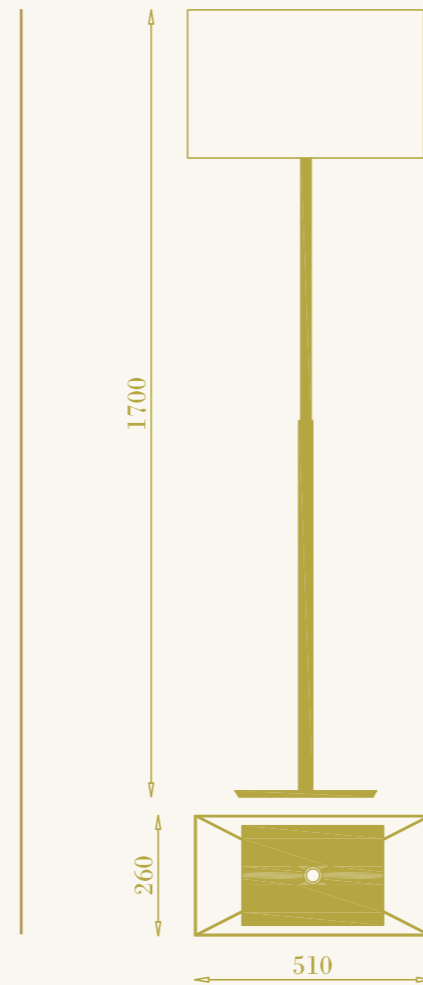

Lucy Terra

cod. RB0202.02

da terra per interni
1xE27 LED inclusa
12W max 220-240V
ottone e tessuto

floor lamp for interiors
1xE27 LED included
12W max 220-240V
brass and fabric