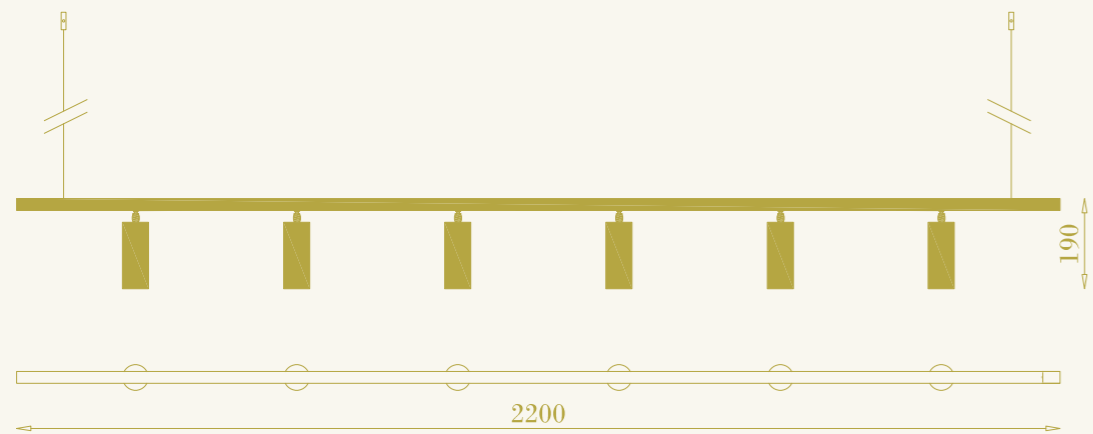

RB

Riga 22/02

cod. RB0411.02

sospensione per interni
6xGU10 LED inclusa
48W (6x8W) max 220-240V
ottone

pendant lamp for interiors
6xGU10 LED included
48W (6x8W) max 220-240V
brass