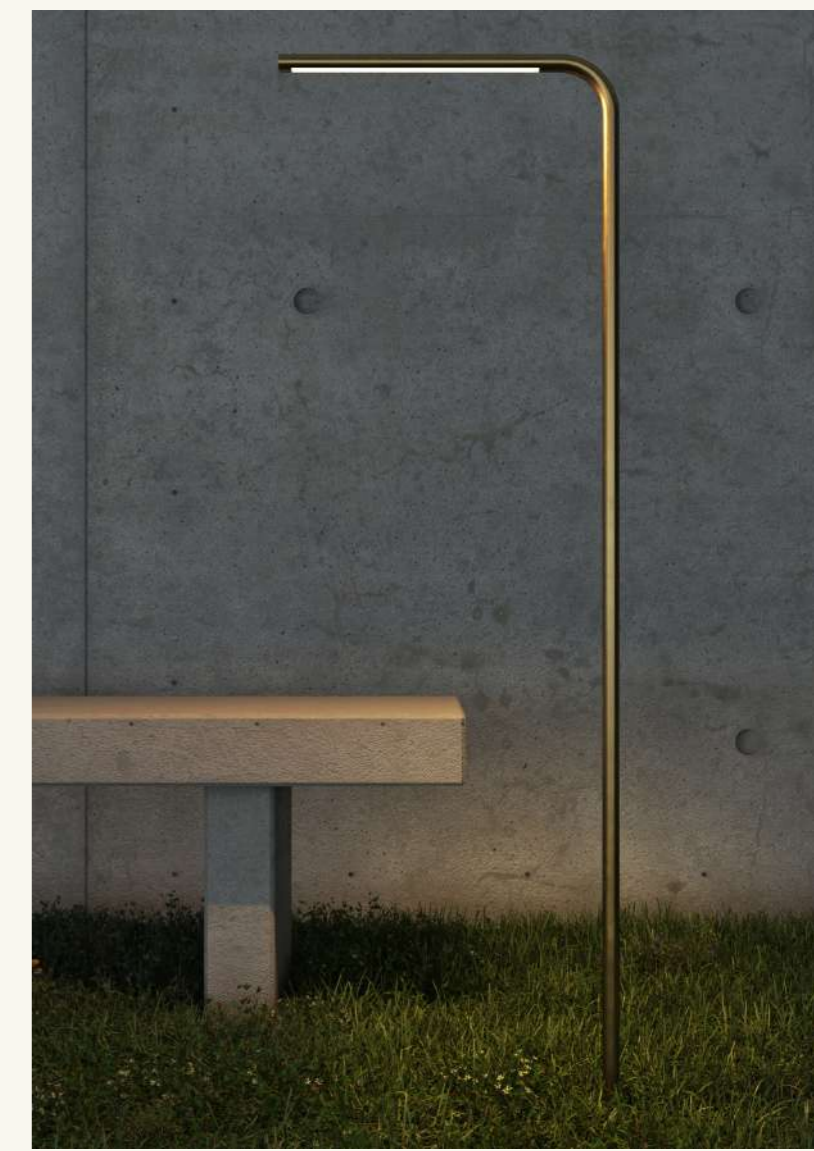

RB

Deus 1250 | Deus 1250 garden

cod. RB0502.02

da terra per esterni
led e alimentatore integrato inclusi
IP65 5W 220-240V
ottone e schermo opale

floor light for exteriors
led and integrated driver included
IP65 5W 220-240V
brass and opal screen

by Nicola Ceciliot

RB