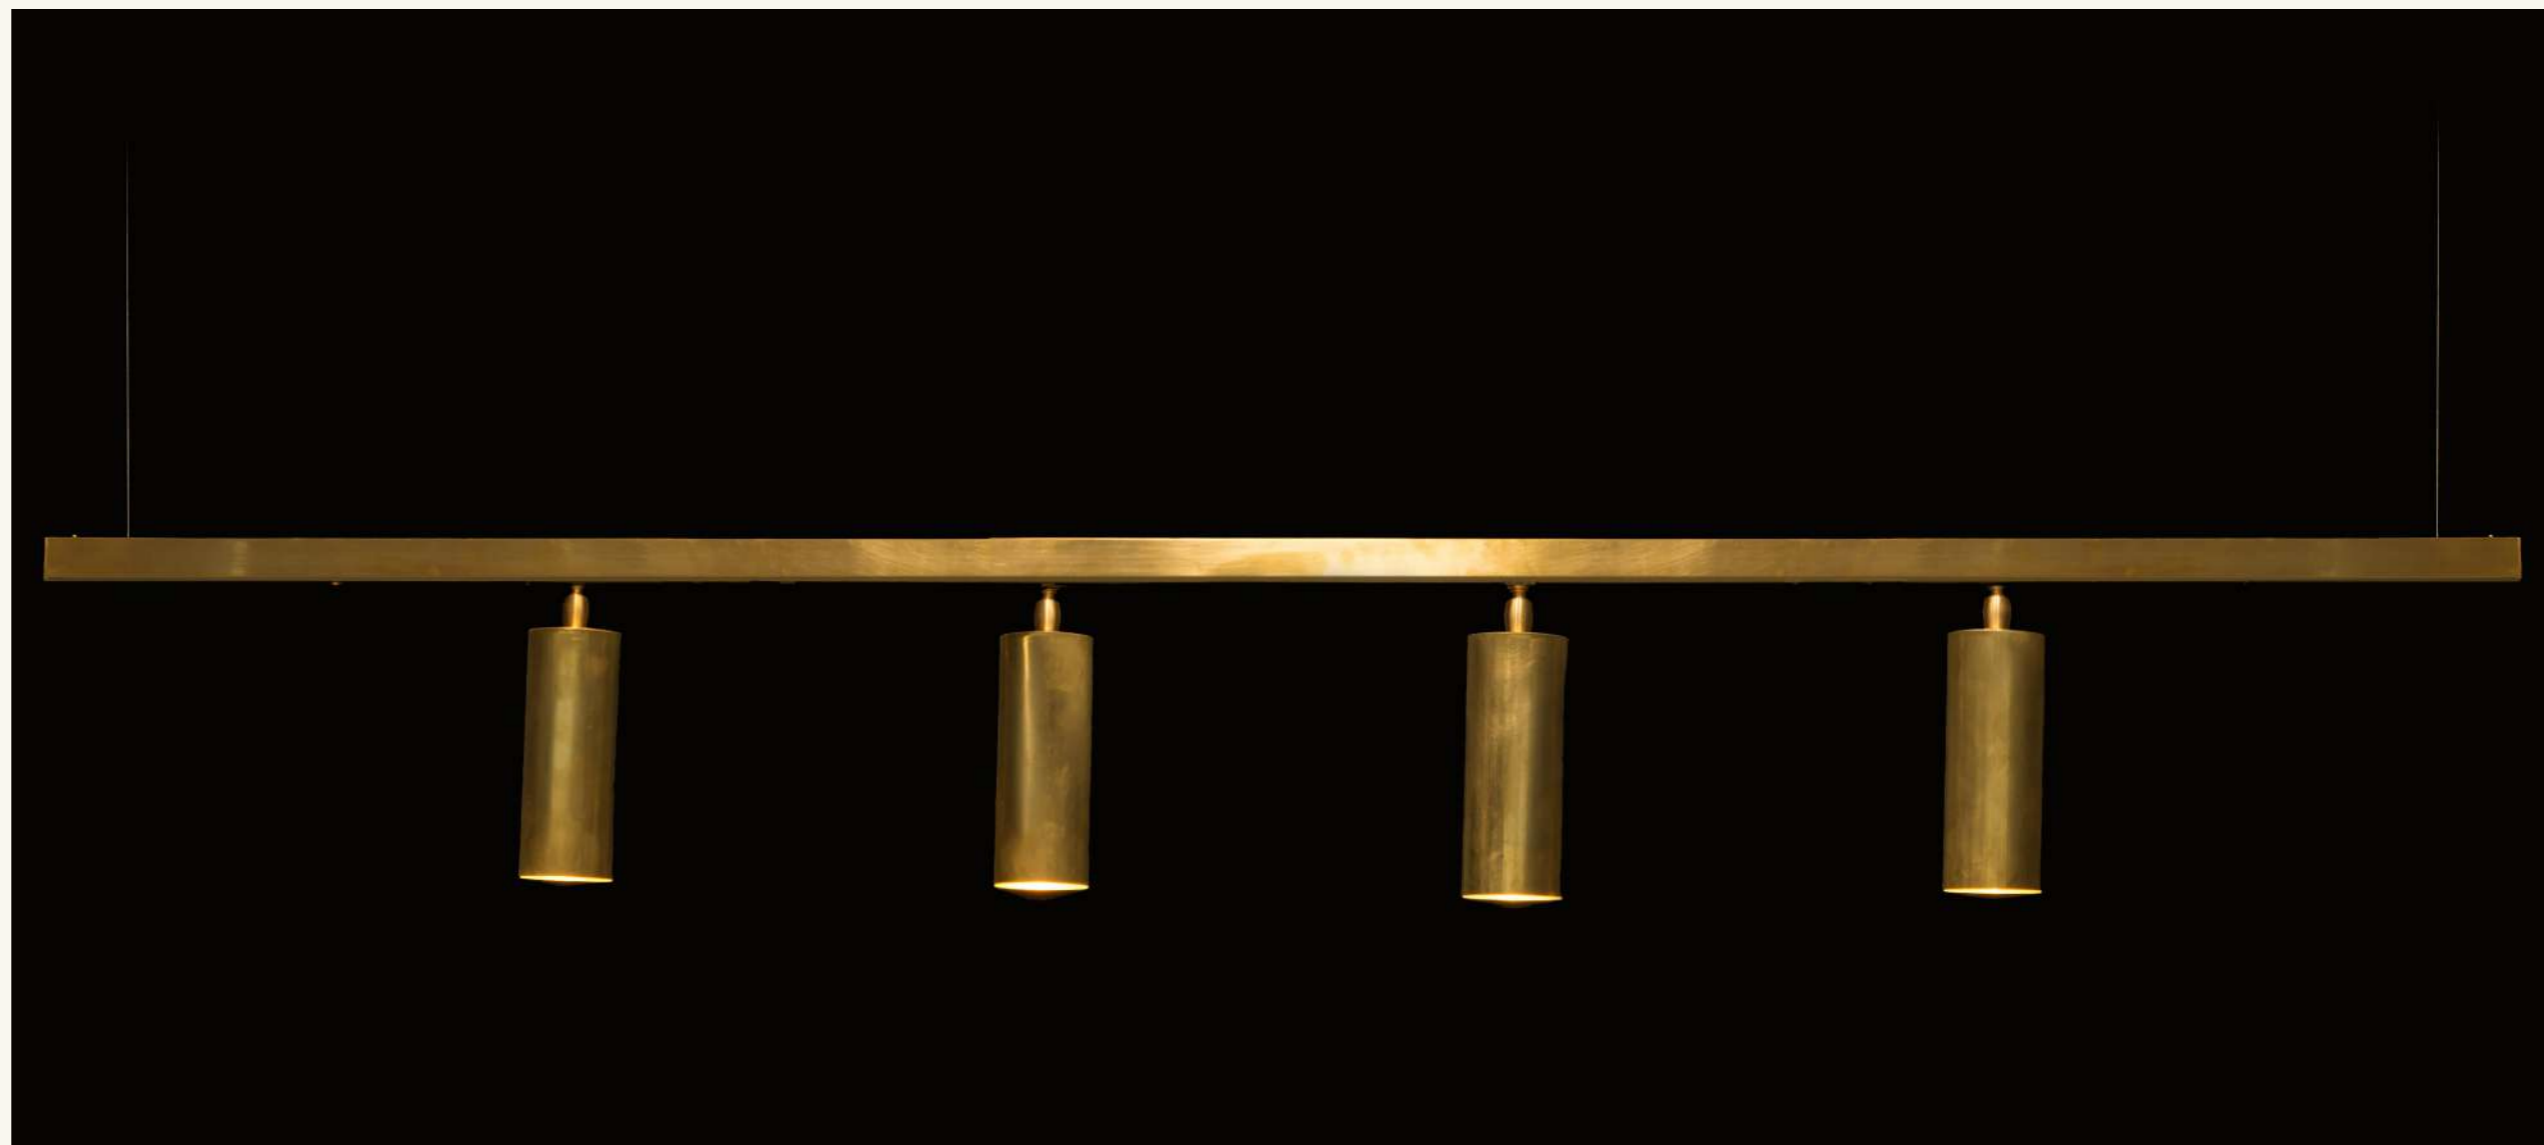

# Riga 14/02

cod. RB0409.02

sospensione per interni  
4xGU10 LED incluse  
32W (4x8W) max 220-240V  
ottone

pendant lamp for interiors  
4xGU10 LED included  
32W (4x8W) max 220-240V  
brass

RB

RB