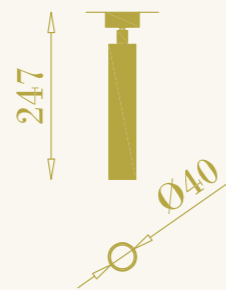

Mini Kyle PL

cod. RB0310.02

a plafone per interni
1xGU4LED inclusa
4W max 220-240V
ottone

ceiling lamp for interiors
1xGU4LED included
4W max 220-240V
brass

RB