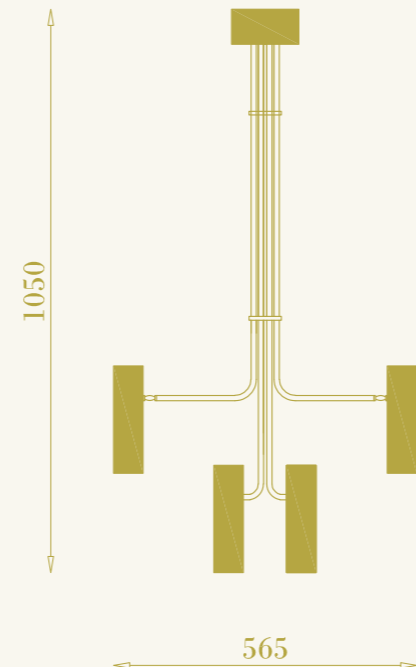

RB

cod. RB0405.02

sospensione per interni
4xGU10 LED inclusa
32W (4x8W) max 220-240V
ottone

pendant lamp for interiors
4xGU10 LED included
32W (4x8W) max 220-240V
brass

Buké S4

RB