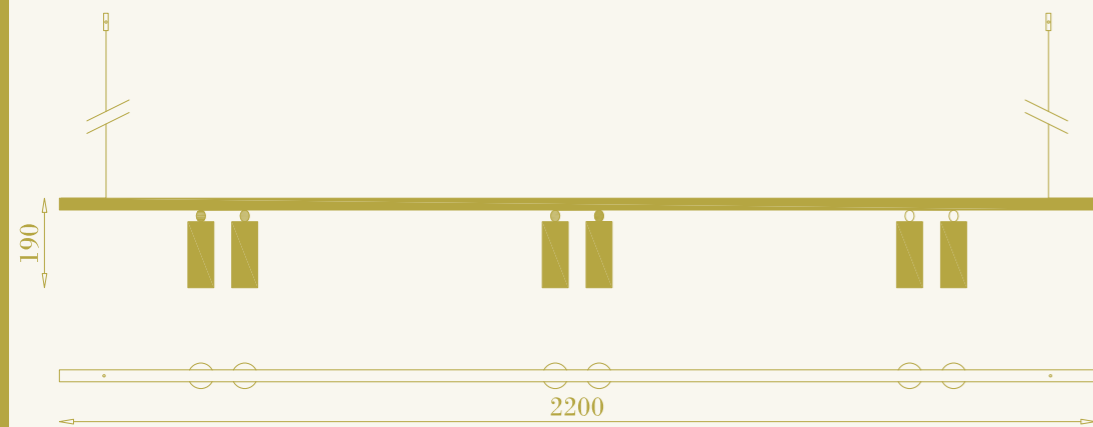

RB

Riga 22/00

cod. RB0410.02

sospensione per interni
6xGU10 LED inclusa
48W (6x8W) max 220-240V
ottone

pendant lamp for interiors
6xGU10 LED included
48W (6x8W) max 220-240V
brass