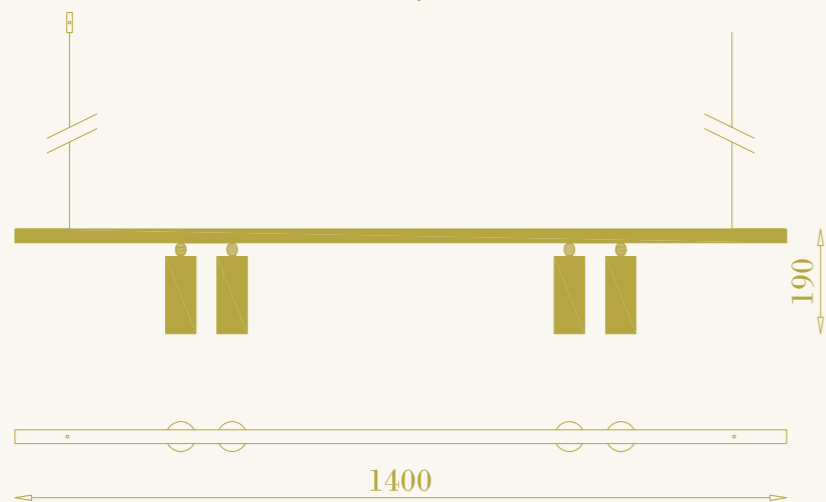

Riga 14/00

RB

cod. RB0408.02

sospensione per interni
4xGU10 LED incluse
32W (4x8W) max 220-240V
ottone

pendant lamp for interiors
4xGU10 LED included
32W (4x8W) max 220-240V
brass