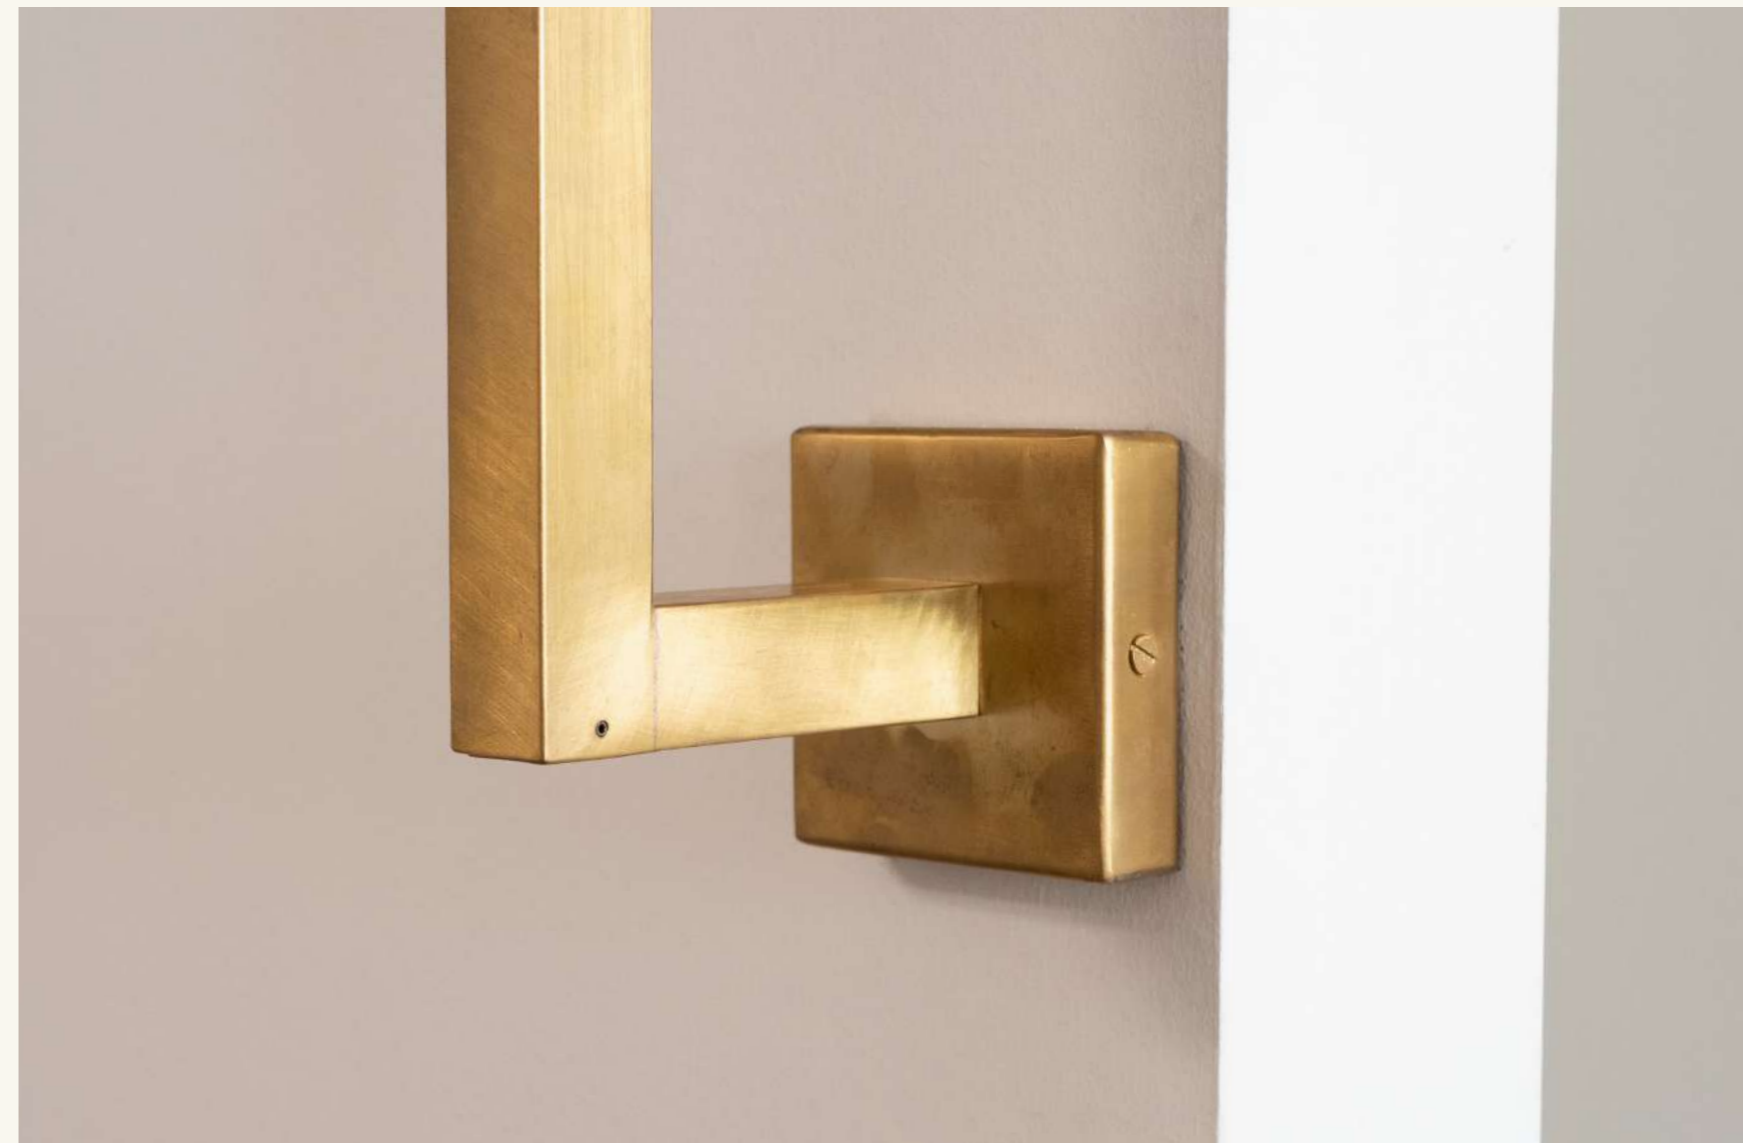

RB

Elle

cod. RB0311.02

a parete per interni  
led ed alimentatore integrato inclusi  
12W 220-240V  
ottone

wall lamp for interiors  
led and integrated driver included  
12W 220-240V  
brass

RB