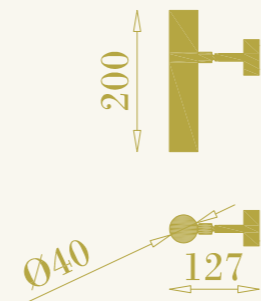

RB

Mini Kyle PT

cod. RB0309.02

da parete per interni
1xGU4LED inclusa
4W max 220-240V
ottone

wall lamp for interiors
1xGU4LED included
4W max 220-240V
brass