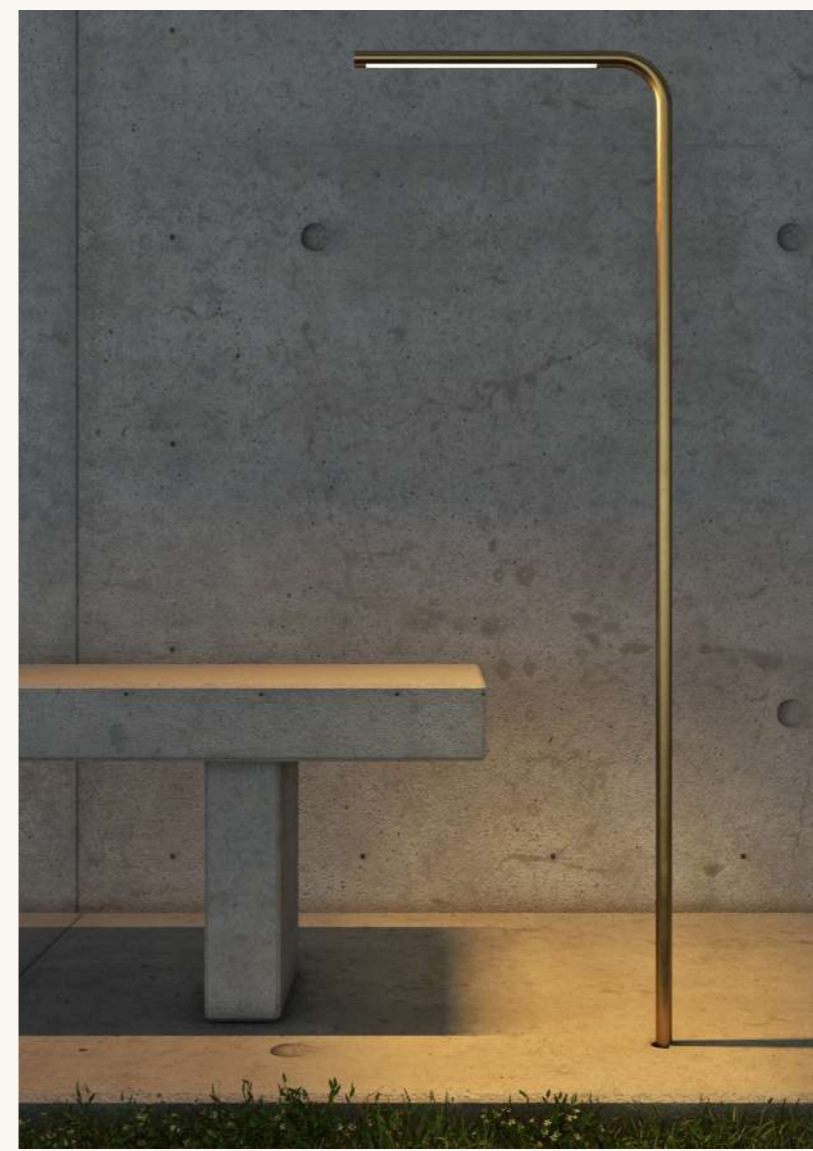

RB

Deus 1250 | Deus 1250 garden

cod. RB0502.02

da terra per esterni
led e alimentatore integrato inclusi
IP65 5W 220-240V
ottone e schermo opale

floor light for exteriors
led and integrated driver included
IP65 5W 220-240V
brass and opal screen

by Nicola Ceciliot

RB