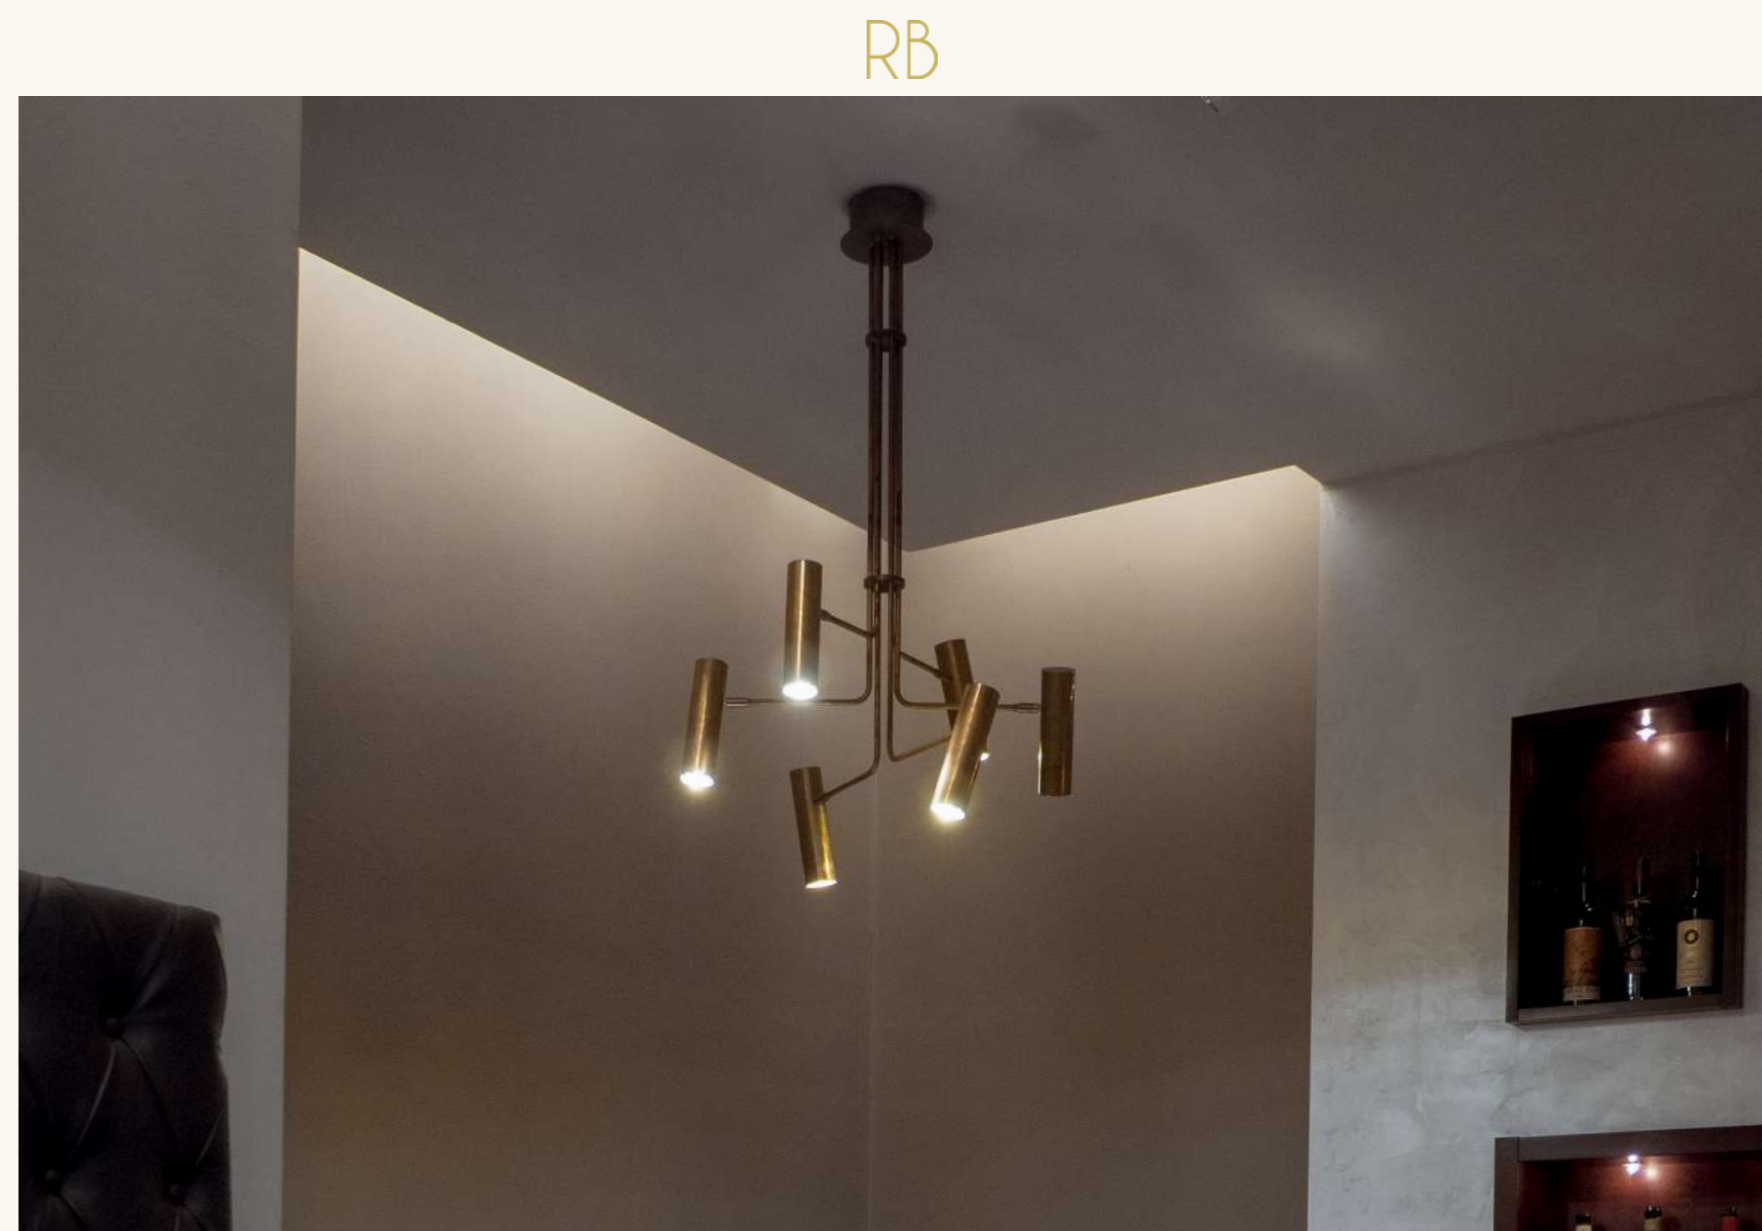

# Buké S6

cod. RBO406.02

sospensione per interni  
6xGU10 LED inclusa  
48W (6x8W) max 220-240V  
ottone

pendant lamp for interiors  
6xGU10 LED included  
48W (6x8W) max 220-240V  
brass

RB

cod. RB0407.02