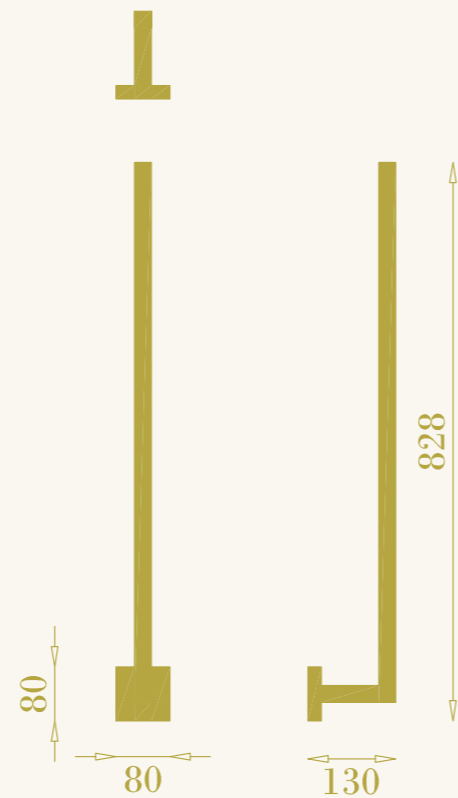

RB

Elle

cod. RB0311.02

a parete per interni
led ed alimentatore integrato inclusi
12W 220-240V
ottone

wall lamp for interiors
led and integrated driver included
12W 220-240V
brass