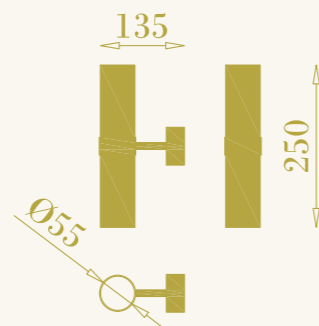

Kyle PT2

cod. RB0305.02

da parete per interni
2xGU10LED incluse
16W (2x8W) max 220-240V
ottone

wall lamp for interiors
2xGU10 LED included
16W (2x8W) max220-240V
brass