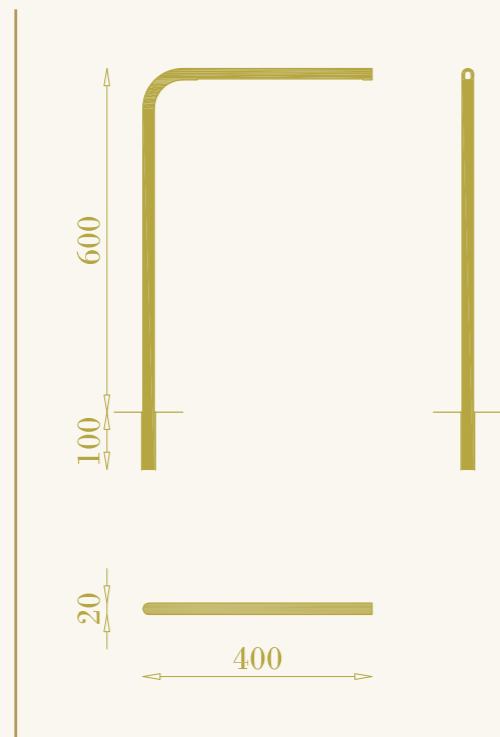

Deus 600 | Deus 600 garden

RB

cod. RB0501.02

da terra per esterni
led e alimentatore integrato inclusi
IP65 5W 220-240V
ottone e schermo opale

floor light for exteriors
led and integrated driver included
IP65 5W 220-240V
brass and opal screen

by Nicola Ceciliot