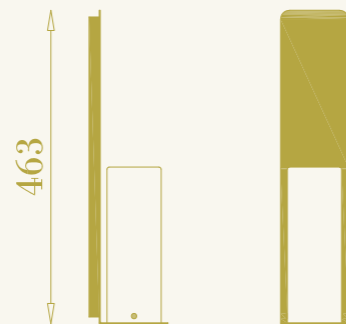

# Square Candle

RB

cod. RB0313.02

a parete per interni  
lampadina inclusa  
1xE27 10W  
220-240V  
ottone e vetro soffiato opale

wall lamp for interiors  
bulb included  
1xE27 10W  
220-240V  
brass and opal blown glass