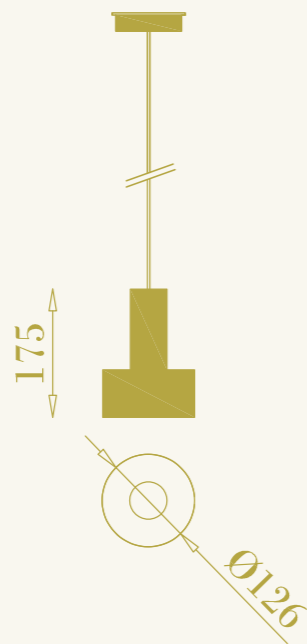

Boaty S

cod. RB0403.02

sospensione per interni
1xGU10 LED inclusa
8W max 220-240V
ottone

pendant lamp for interiors
1xGU10 LED included
8W max 220-240V
brass

RB

80