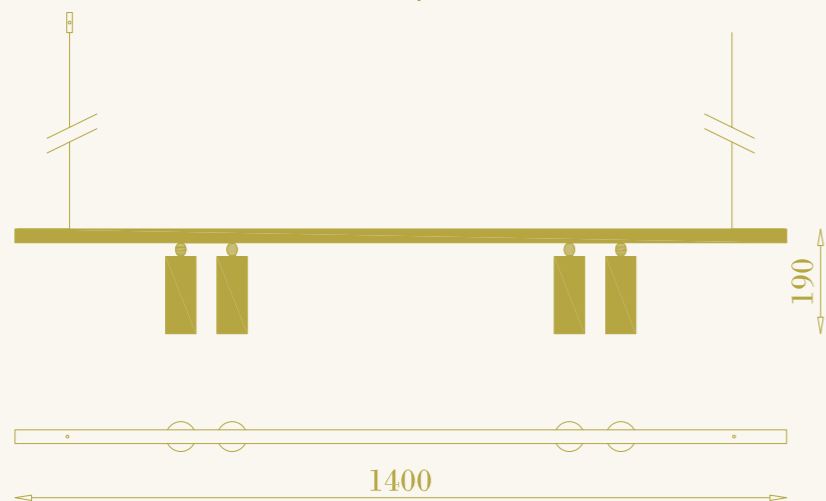

# Riga 14/00

RB

cod. RB0408.02

sospensione per interni  
4xGU10 LED incluse  
32W (4x8W) max 220-240V  
ottone

pendant lamp for interiors  
4xGU10 LED included  
32W (4x8W) max 220-240V  
brass

RB

RB