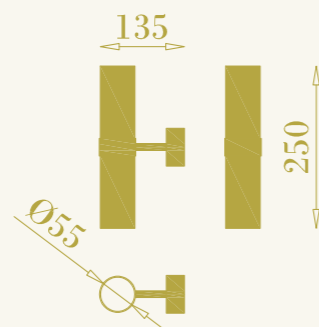

Kyle PT2

cod. RB0305.02

da parete per interni
2xGU10LED incluse
16W (2x8W) max 220-240V
ottone

wall lamp for interiors
2xGU10 LED included
16W (2x8W) max220-240V
brass