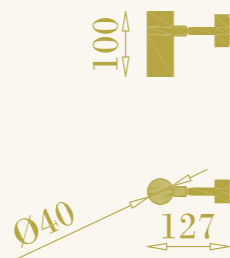

Micro Kyle PT

RB

cod. RB0318.02

da parete per interni
1xGU4LED inclusa
4W max 220-240V
ottone

wall lamp for interiors
1xGU4LED included
4W max 220-240V
brass