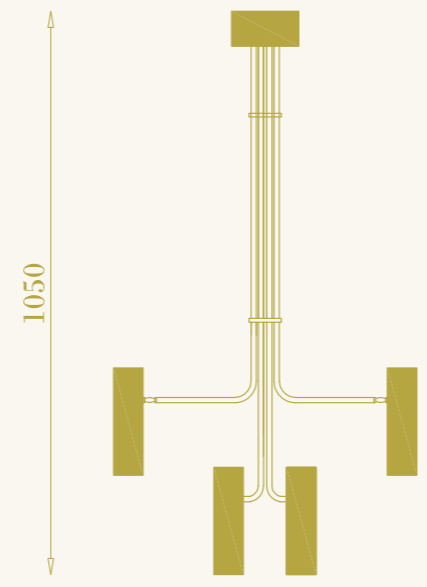

RB

cod. RB0405.02

sospensione per interni
4xGU10 LED inclusa
32W (4x8W) max 220-240V
ottone

pendant lamp for interiors
4xGU10 LED included
32W (4x8W) max 220-240V
brass

Buké S4

RB