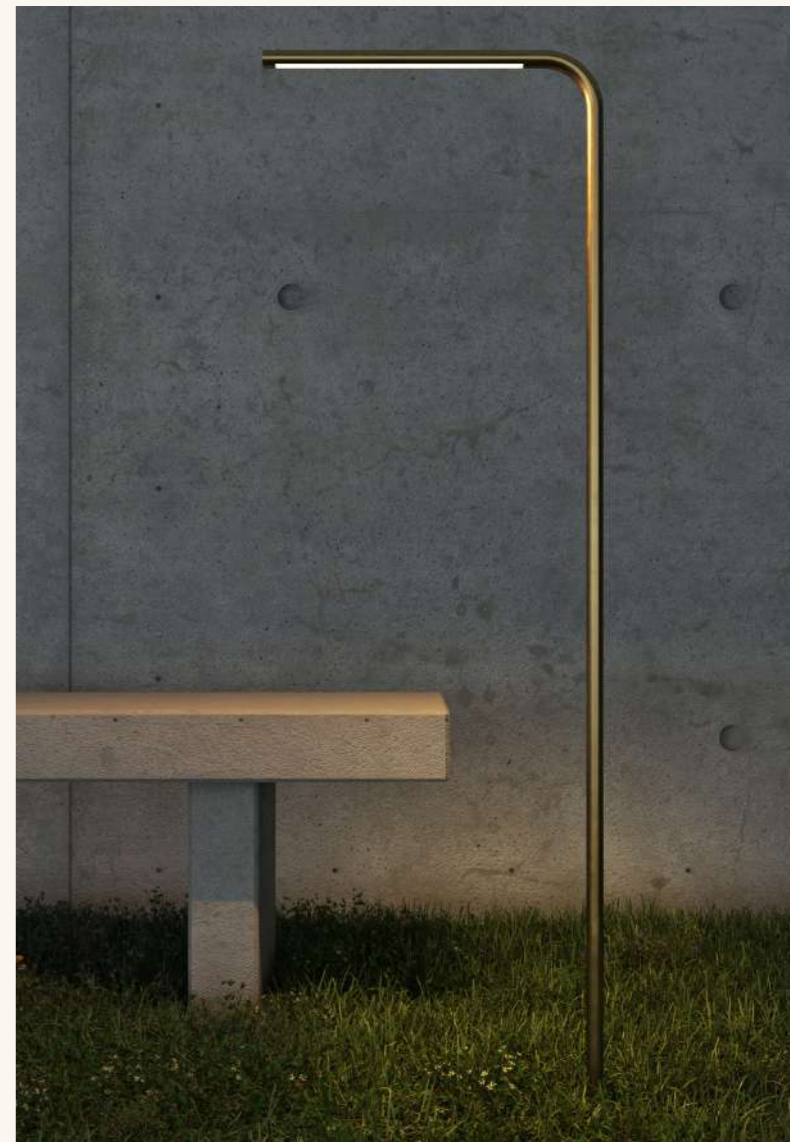

RB

Deus 1250 | Deus 1250 garden

cod. RB0502.02

da terra per esterni
led e alimentatore integrato inclusi
IP65 5W 220-240V
ottone e schermo opale

floor light for exteriors
led and integrated driver included
IP65 5W 220-240V
brass and opal screen

by Nicola Ceciliot

RB