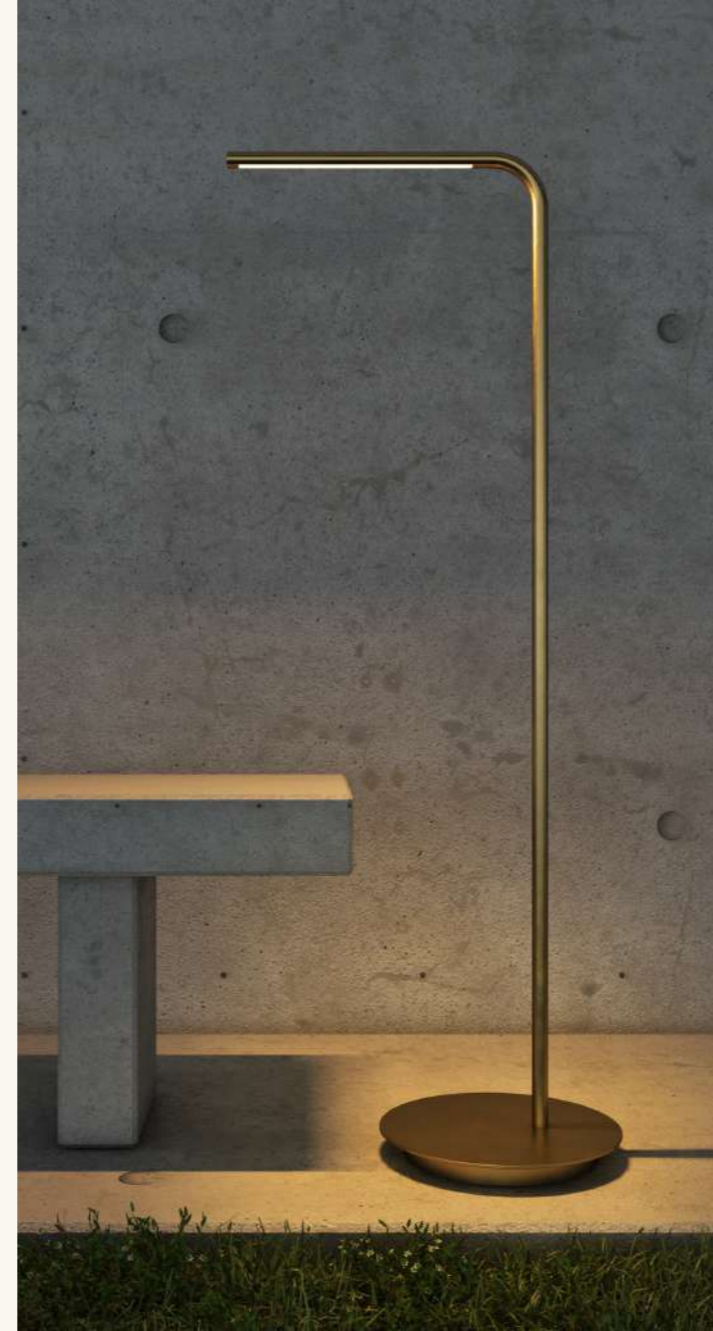

Deus terra

RB

cod. RB0503.02

da terra per esterni
led e alimentatore integrato inclusi
IP65 5W 220-240V
ottone e schermo opale

floor light for exteriors
led and integrated driver included
IP65 5W 220-240V
brass and opal screen

by Nicola Ceciliot

102

RB

103