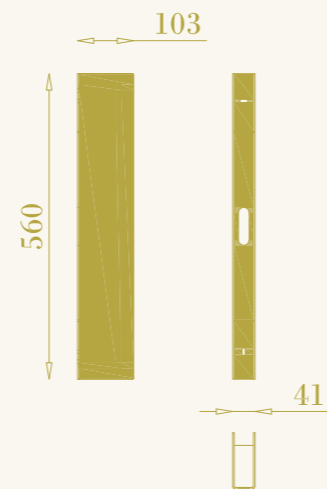

Case

cod. RB0317.02

a plafone a parete per interni
led 10W
220-240V
ottone e plexy opale

wall lamp for interiors
led 10W
220-240V
brass and opal plexy screen