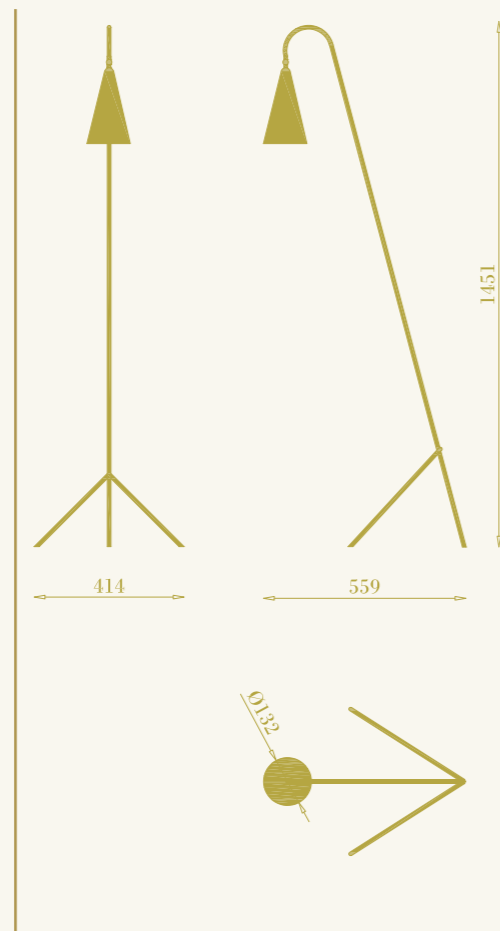

# Thinkerbell

RB

cod. RB0203.02.

da terra per interni  
1xE27 LED inclusa  
9W max 220-240V  
ottone naturale

floor lamp for interiors  
1xE27 LED inclusa  
9W max 220-240V  
natural brass

16

RB

17