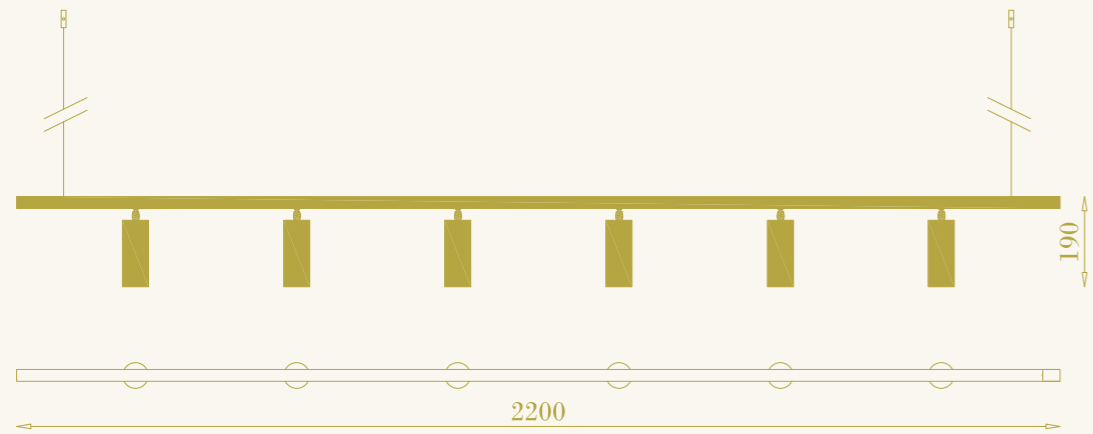

RB

Riga 22/02

cod. RB0411.02

sospensione per interni
6xGU10 LED inclusa
48W (6x8W) max 220-240V
ottone

pendant lamp for interiors
6xGU10 LED included
48W (6x8W) max 220-240V
brass