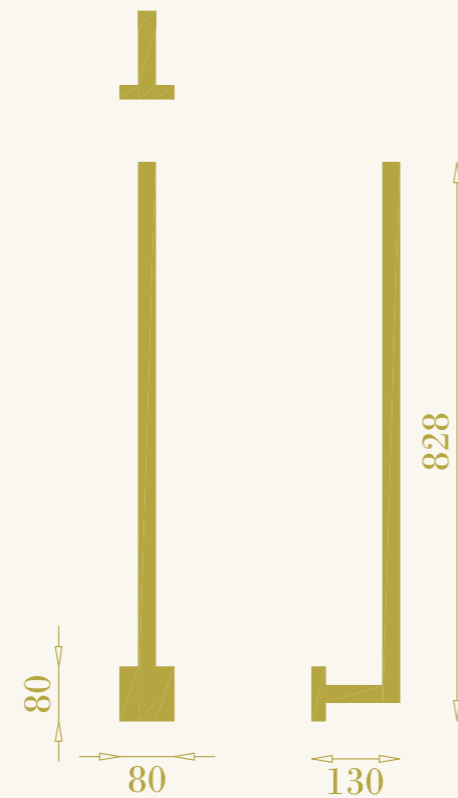

RB

Elle

cod. RB0311.02

a parete per interni
led ed alimentatore integrato inclusi
12W 220-240V
ottone

wall lamp for interiors
led and integrated driver included
12W 220-240V
brass