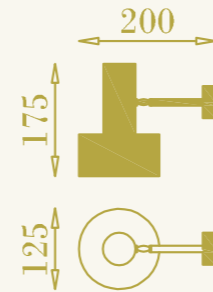

RB

Boaty PT

cod. RB0302.02

da parete per interni
1xGU10 LED inclusa
8W max 220-240V
ottone

wall lamp for interiors
1xGU10 LED included
8W max 220-240V
brass