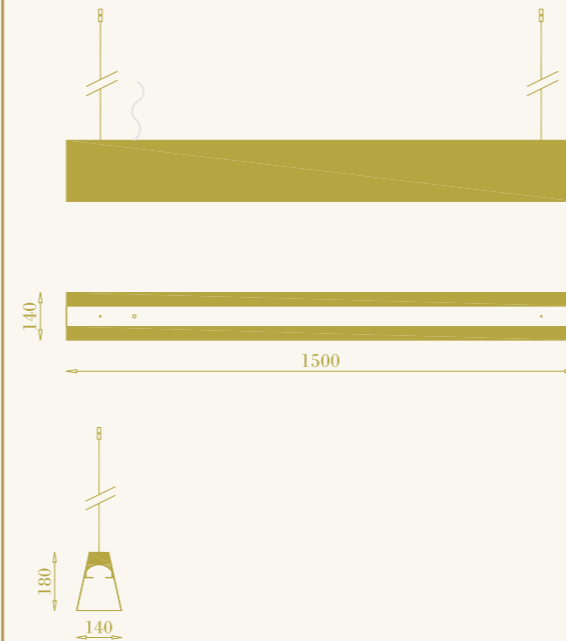

RB

Gianduio

cod. RB0412.02

a sospensione
strip LED 3000K 60W (2x30W)
alimentatore integrato incluso
220-240V
ottone | brass

pendant lamp for interiors
strip LED 3000K 60W (2x30W)
integrated power supply included
220-240V
ottone | brass