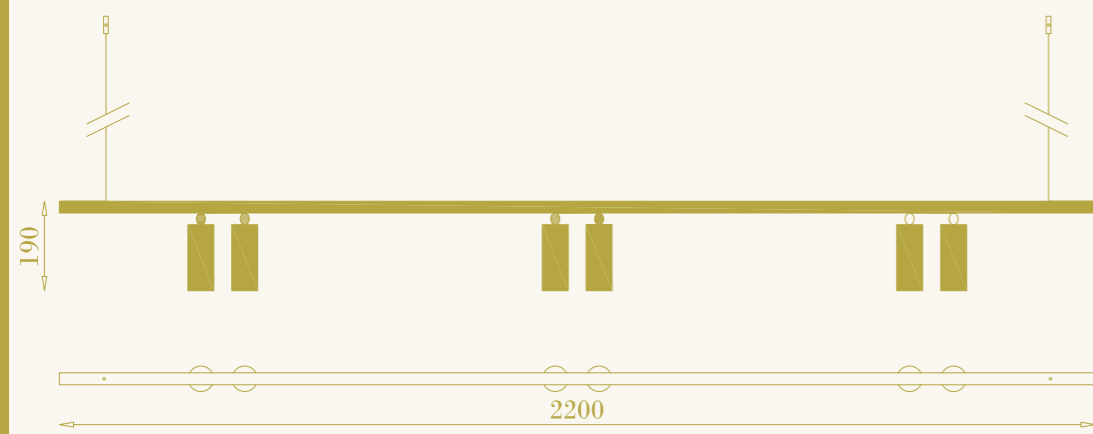

RB

Riga 22/00

cod. RB0410.02

sospensione per interni
6xGU10 LED inclusa
48W (6x8W) max 220-240V
ottone

pendant lamp for interiors
6xGU10 LED included
48W (6x8W) max 220-240V
brass