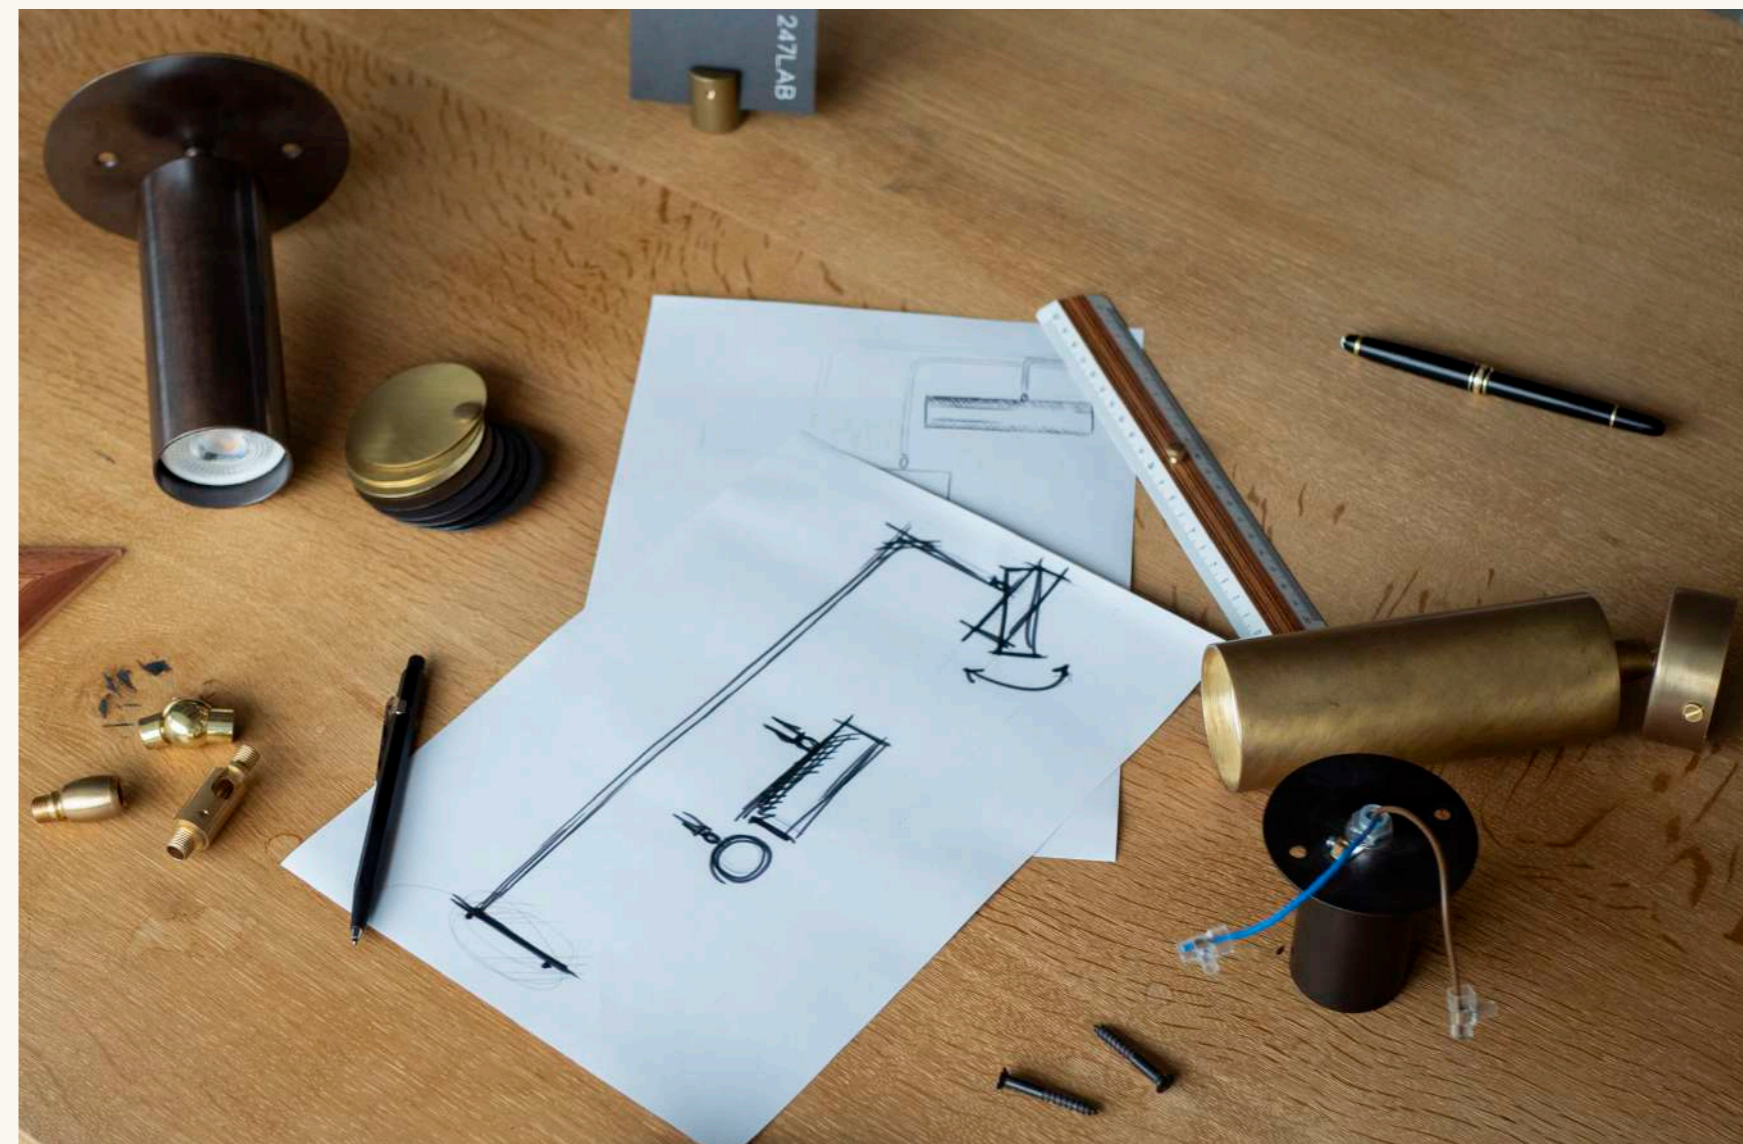

RB

Tailor-made

Se non hai trovato esattamente quello che cercavi, contattaci per valutare insieme lo sviluppo di un modello custom realizzato in base alle tue esigenze.

Il nostro team sarà a tua disposizione per cercare la soluzione che più si adatta a te.

RB