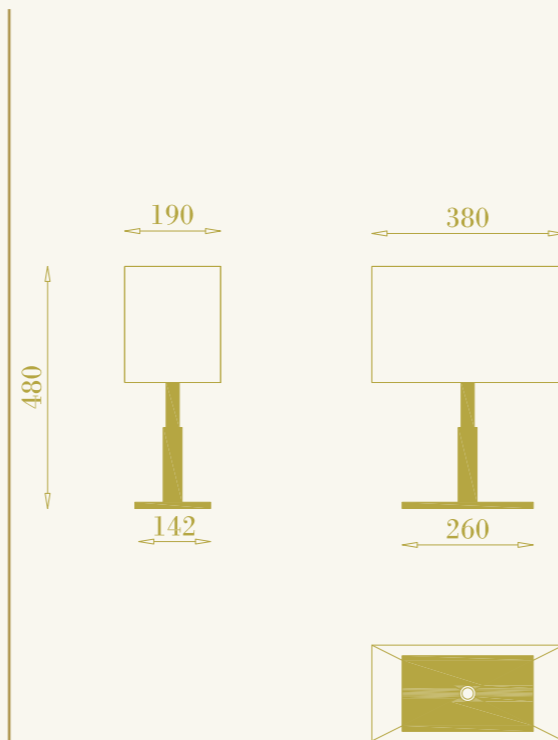

RB

Lucy Tavolo

cod. RB0102.02

da tavolo per interni
1xE14 LED inclusa
5W max 220-240V
ottone brunito e tessuto

table lamp for interiors
1xE14 LED included
5W max 220-240V
burnished brass and fabric