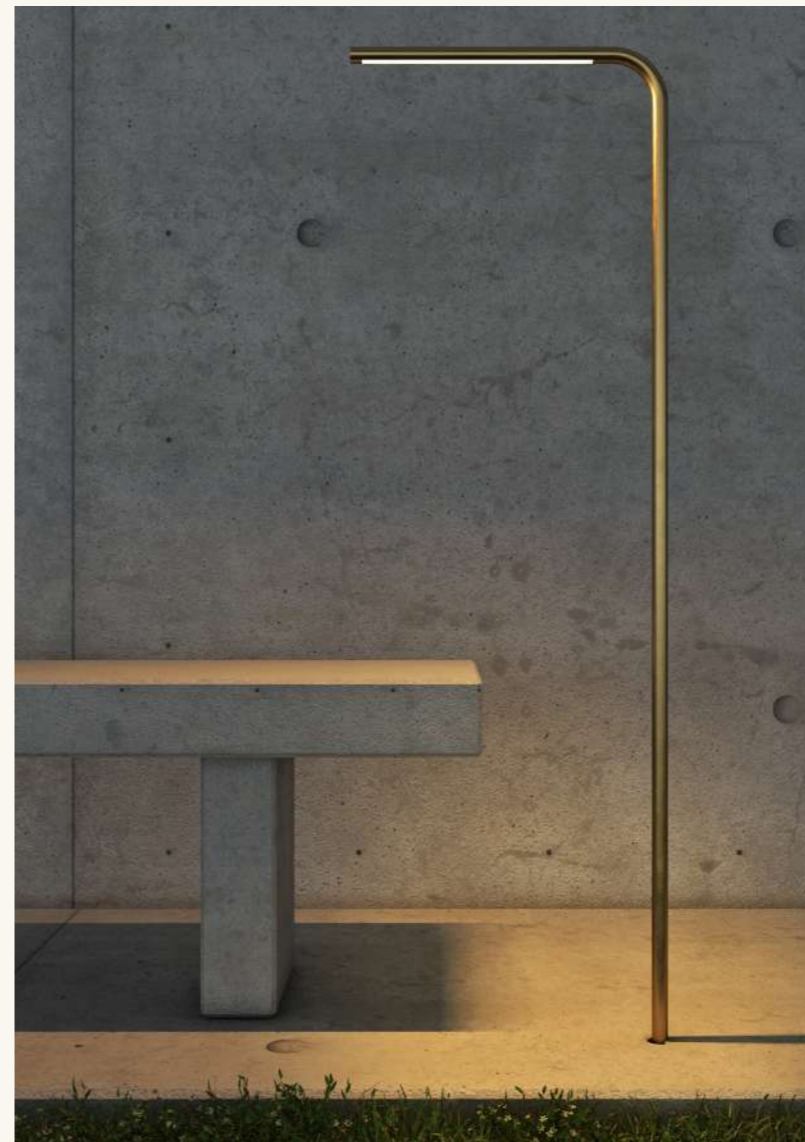

RB

Deus 1250 | Deus 1250 garden

cod. RB0502.02

da terra per esterni
led e alimentatore integrato inclusi
IP65 5W 220-240V
ottone e schermo opale

floor light for exteriors
led and integrated driver included
IP65 5W 220-240V
brass and opal screen

by Nicola Ceciliot

RB