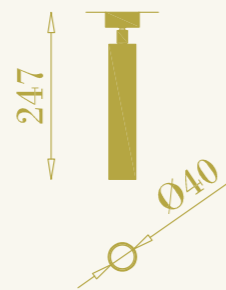

Mini Kyle PL

RB

cod. RB0310.02

a plafone per interni
1xGU4LED inclusa
4W max 220-240V
ottone

ceiling lamp for interiors
1xGU4LED included
4W max 220-240V
brass