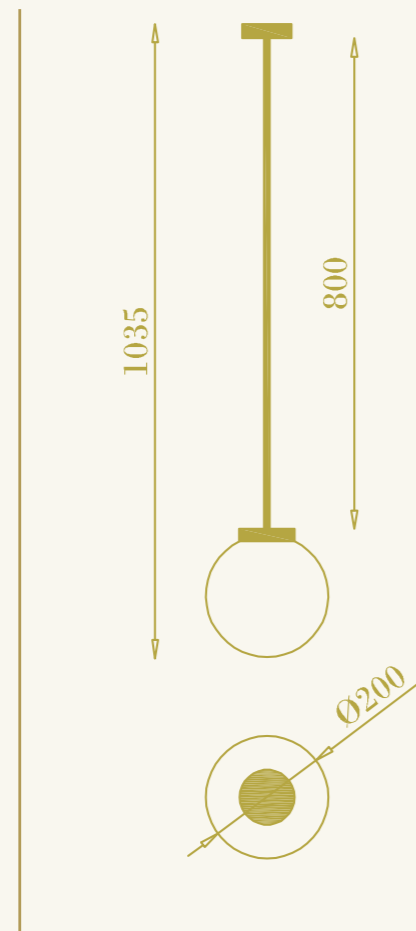

Ro' S con tige

RB

cod. RBO402.02

sospensione per interni
1xE27 LED inclusa
9W max 220-240V
ottone e vetro

pendant lamp for interiors
1xE27 LED included
9W max 220-240V
brass and glass

68