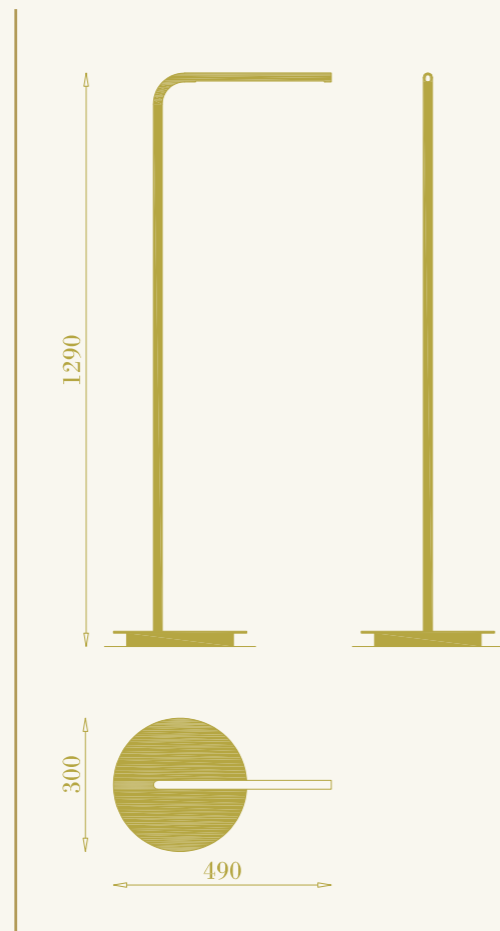

Deus terra

RB

cod. RB0503.02

da terra per esterni
led e alimentatore integrato inclusi
IP65 5W 220-240V
ottone e schermo opale

floor light for exteriors
led and integrated driver included
IP65 5W 220-240V
brass and opal screen

by Nicola Ceciliot

102