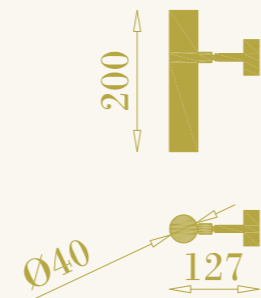

RB

Mini Kyle PT

cod. RB0309.02

da parete per interni
1xGU4LED inclusa
4W max 220-240V
ottone

wall lamp for interiors
1xGU4LED included
4W max 220-240V
brass