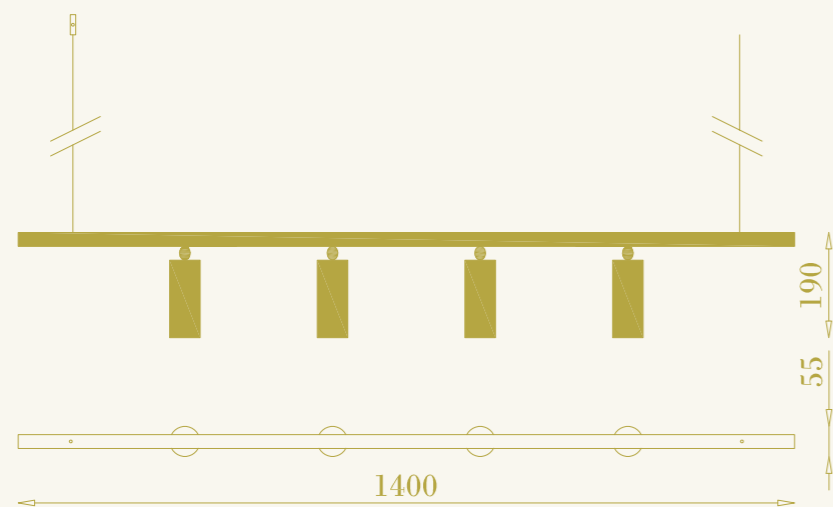

RB

Riga 14/02

cod. RB0409.02

sospensione per interni
4xGU10 LED incluse
32W (4x8W) max 220-240V
ottone

pendant lamp for interiors
4xGU10 LED included
32W (4x8W) max 220-240V
brass